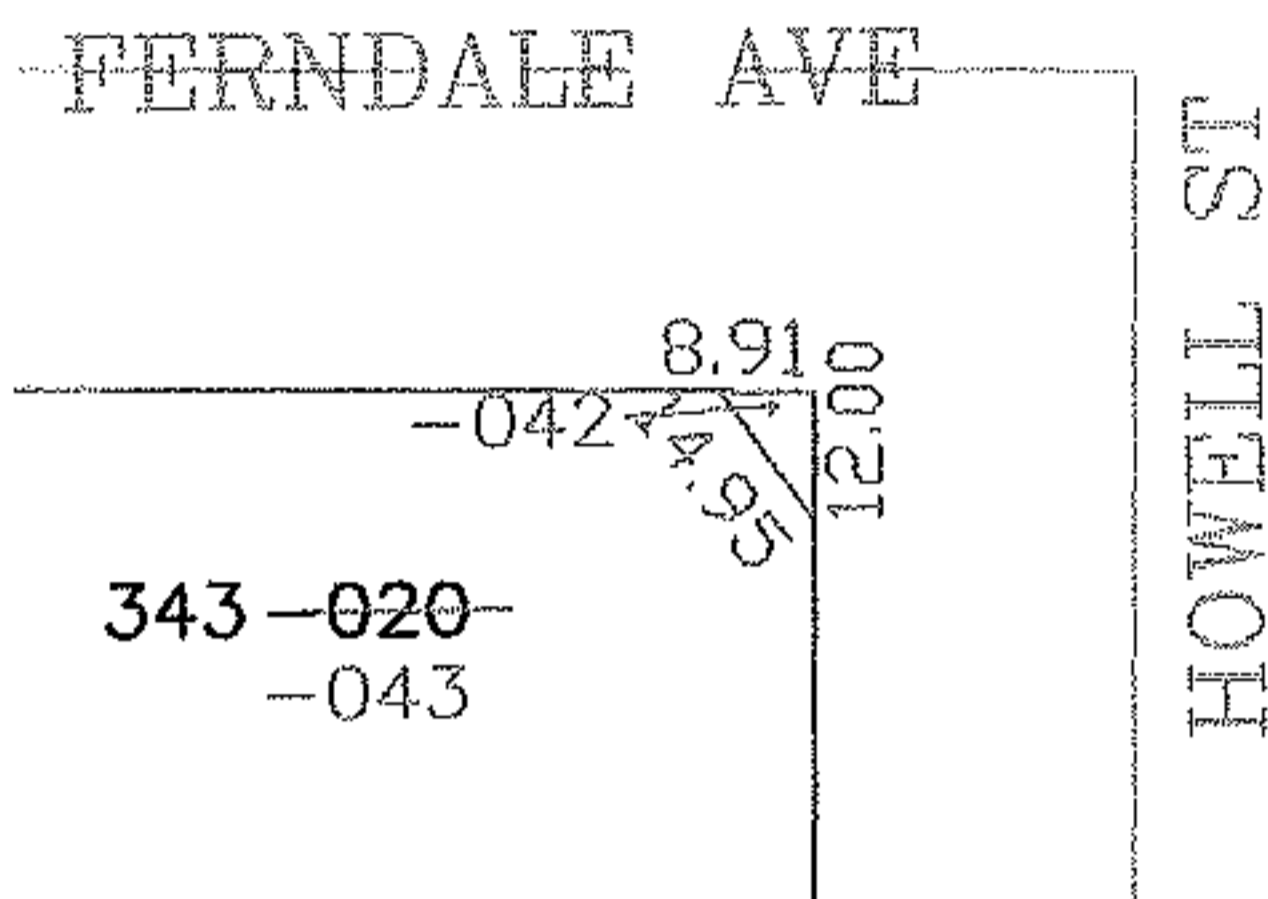

PARENT PARCEL: 03-00-042-113-020

CHILD PARCEL: 03-00-042-113-042, -043

STARTING POINT: SIDELINE OF FERNDALE AVE & HOWELL ST

07-00172

SPLITS/DEEDS PROCESSED

LORAIN COUNTY TAX MAP DEPARTMENT
226 MIDDLE AVE. ELYRIA, OHIO

SURVEYED BY: ROBERT J MCAULEY

CLOSURE: 0.00 : 10.000

MAP PAGE(S): 03-00-042-B

APPROVED BY: JAH DATE: 3-5-07

SCALE: 1" = 100' PRIOR INSTRUMENT: 20040045306