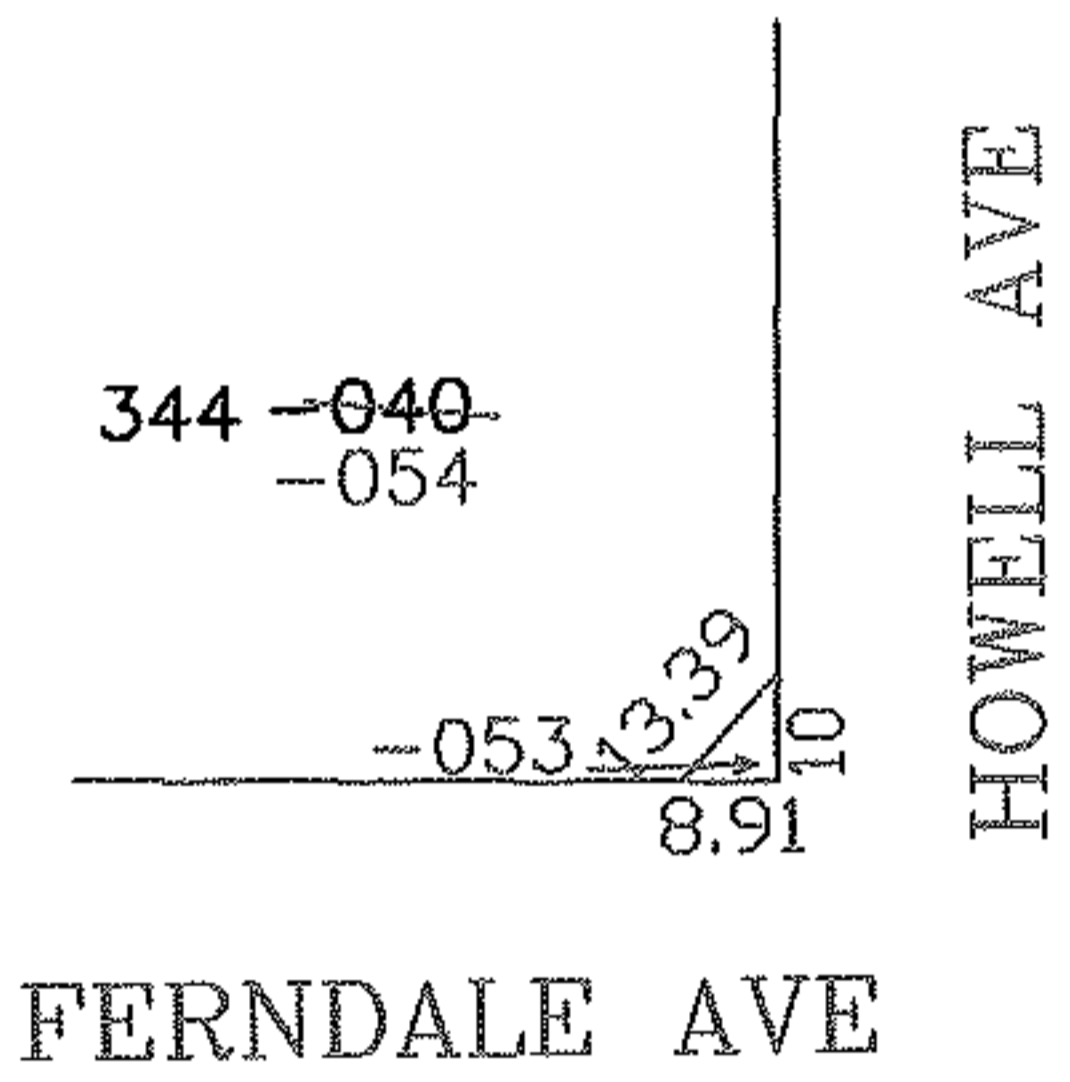

PARENT PARCEL: 03-00-042-109-040

CHILD PARCEL: 03-00-042-109-053, -054

STARTING POINT: SIDELINE OF FERNDALE AVE & HOWELL AVE

07-00171

**SPLITS/DEEDS PROCESSED**

LORAIN COUNTY TAX MAP DEPARTMENT  
226 MIDDLE AVE. ELYRIA, OHIO

SURVEYED BY: ROBERT J MCAULEY

CLOSURE: 0.00 : 10.000

MAP PAGE(S): 03-00-042-A

APPROVED BY: JAH DATE: 3-1-07

SCALE: 1" = 100' PRIOR INSTRUMENT: DV 970/429