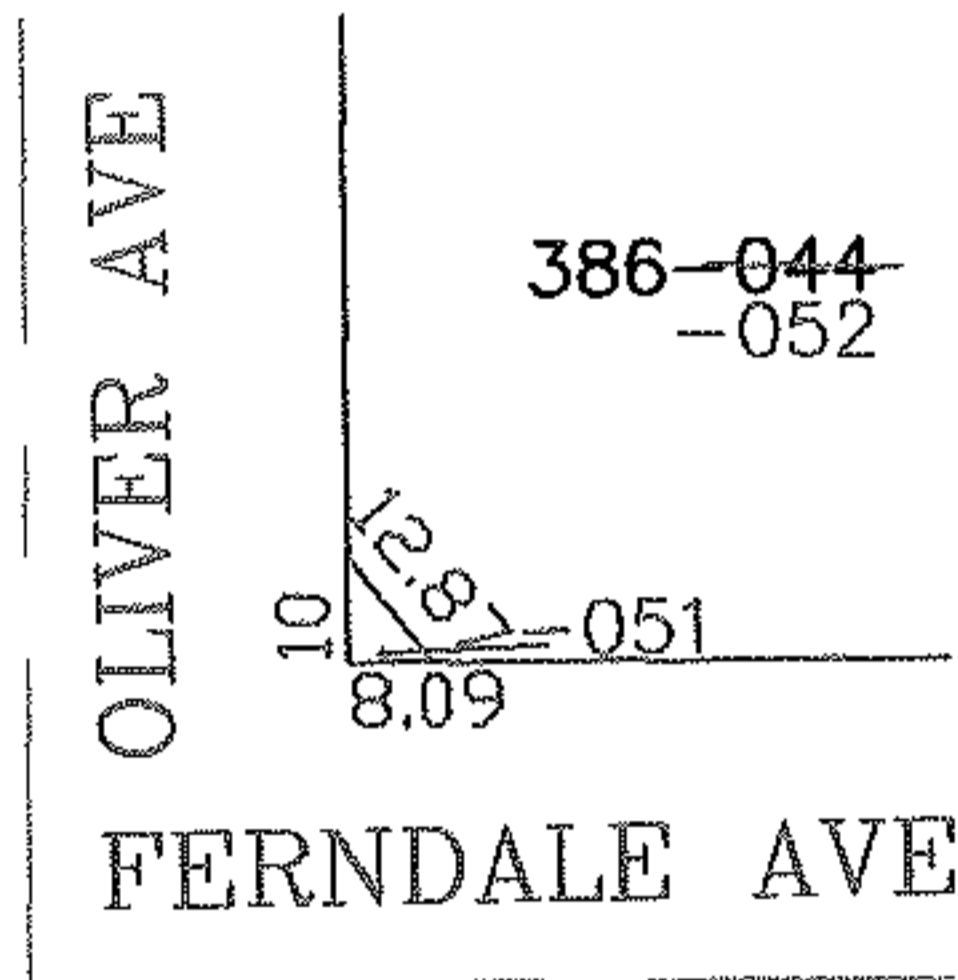

PARENT PARCEL: 03-00-042-109-044

CHILD PARCEL: 03-00-042-109-051, -052

STARTING POINT: SIDELINE OF FERNDALE AVE & OLIVER AVE

07-00170

SPLITS/DEEDS PROCESSED

LORAIN COUNTY TAX MAP DEPARTMENT
226 MIDDLE AVE. ELYRIA, OHIO

SURVEYED BY: ROBERT J MCAULEY

CLOSURE: 0.00 : 10.000

MAP PAGE(S): 03-00-042-A

APPROVED BY: JAH DATE: 3-1-07

SCALE: 1" = 100' PRIOR INSTRUMENT: 20010745451