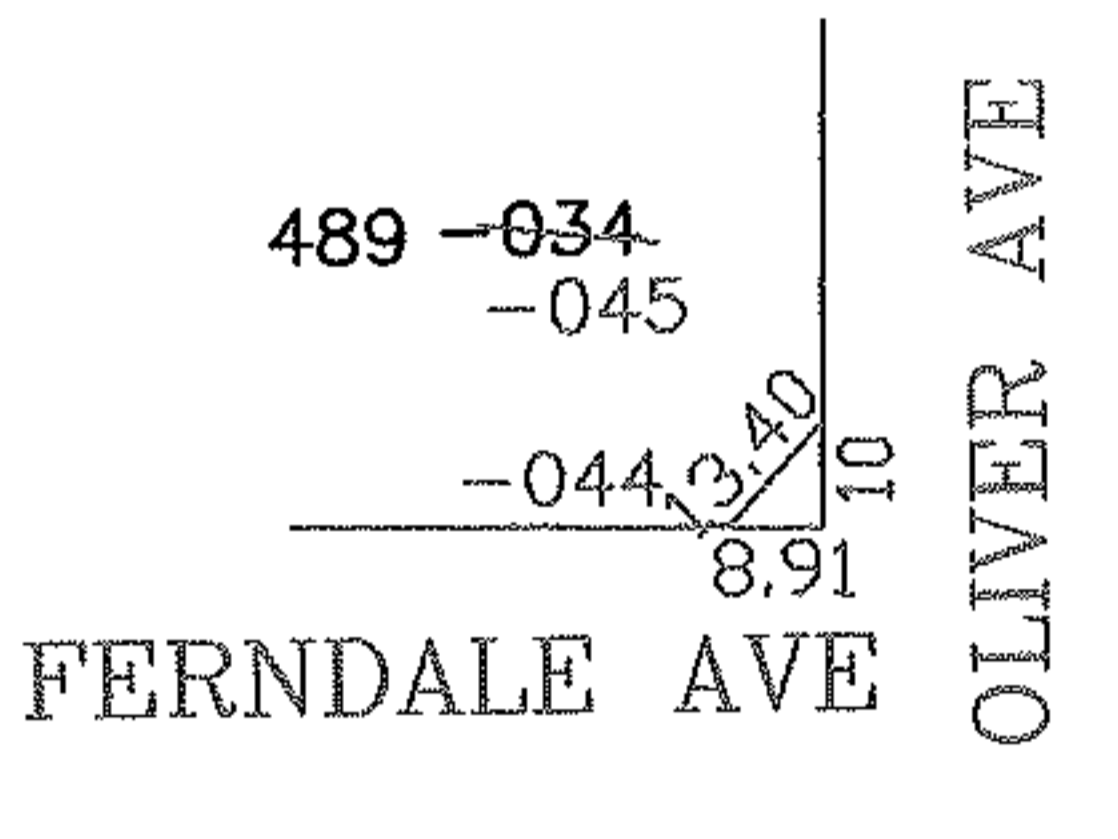

PARENT PARCEL: 03-00-042-108-034

CHILD PARCEL: 03-00-042-108-044, -045

STARTING POINT: SIDELINE OF FERNDALE AVE & OLIVER AVE

07-00169

SPLITS/DEEDS PROCESSED

LORAIN COUNTY TAX MAP DEPARTMENT
226 MIDDLE AVE. ELYRIA, OHIO

SURVEYED BY: ROBERT J MCAULEY

CLOSURE: 0.00 : 10.000

MAP PAGE(S): 03-00-042-A

APPROVED BY: JAH DATE: 3-1-07

SCALE: 1" = 100 PRIOR INSTRUMENT: OR 946/530