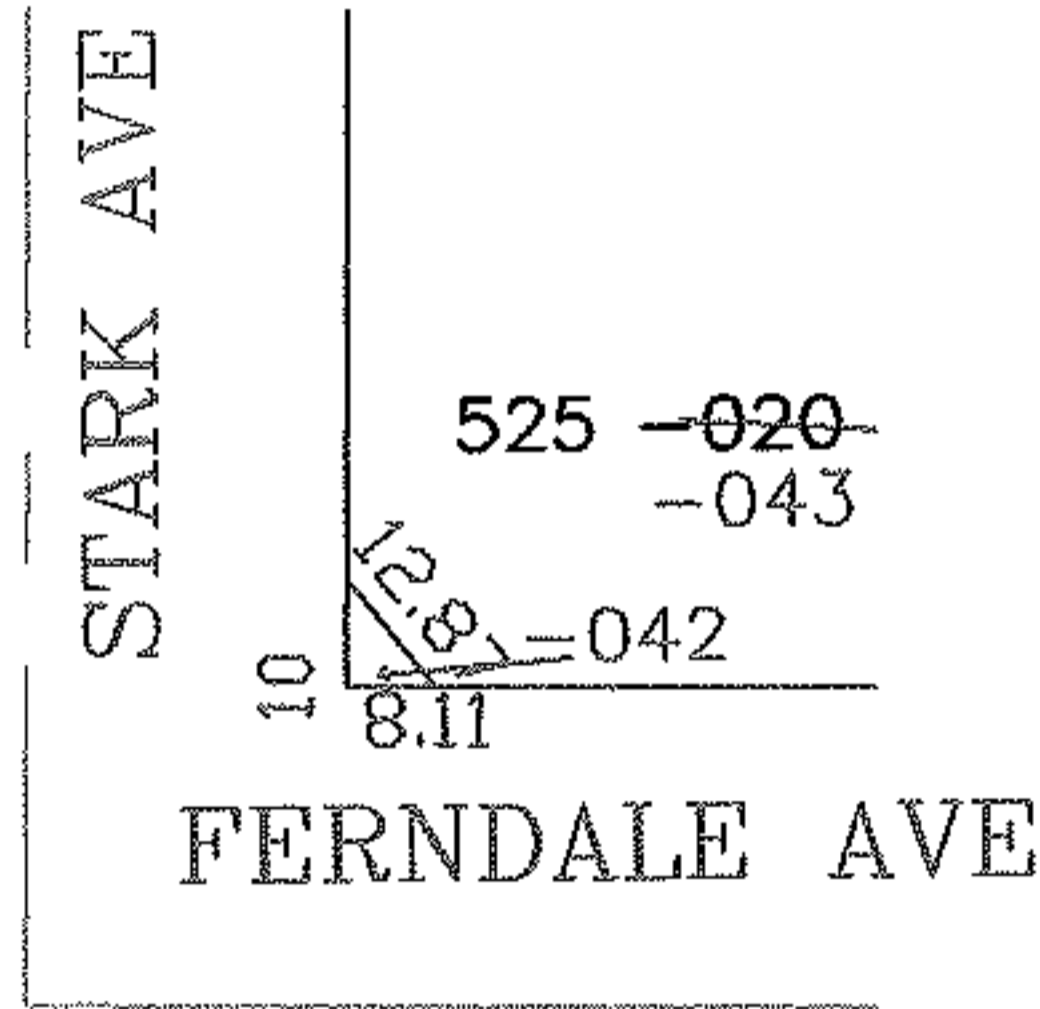

PARENT PARCEL: 03-00-042-108-020

CHILD PARCEL: 03-00-042-108-042, -043

STARTING POINT: SIDELINE OF FERNDALE AVE & STARK AVE

07-00168

SPLITS/DEEDS PROCESSED

LORAIN COUNTY TAX MAP DEPARTMENT  
226 MIDDLE AVE. ELYRIA, OHIO

SURVEYED BY: ROBERT J MCAULEY

CLOSURE: 0.00 : 10.000

MAP PAGE(S): 03-00-042-A

APPROVED BY: JAH DATE: 3-1-07

SCALE: 1" = 100' PRIOR INSTRUMENT: 20050064604