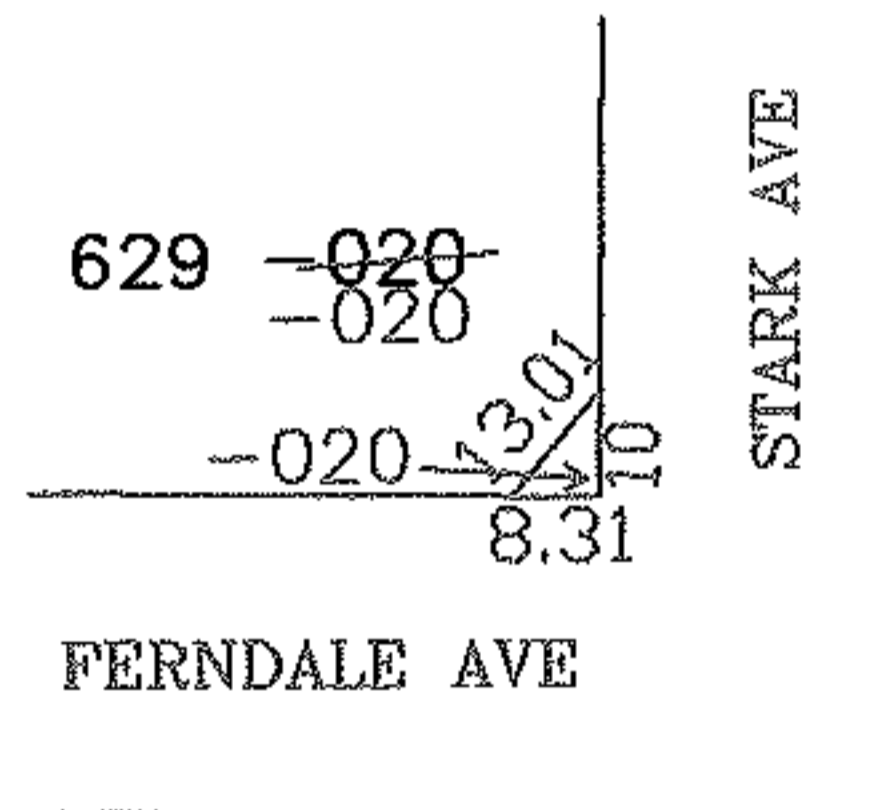

PARENT PARCEL: 03-00-042-107-020

CHILD PARCEL: 3-00-042-107-032, -033

STARTING POINT: SIDELINE OF FERNDALE AVE & STARK AVE

07-00167

SPLITS/DEEDS PROCESSED

LORAIN COUNTY TAX MAP DEPARTMENT
226 MIDDLE AVE. ELYRIA, OHIO

SURVEYED BY: ROBERT J MCAULEY

CLOSURE: 0.00 ; 10.000

MAP PAGE(S): 03-00-042-A

APPROVED BY: JAH DATE: 3-1-07

SCALE: 1" = 100 PRIOR INSTRUMENT: 20030913510