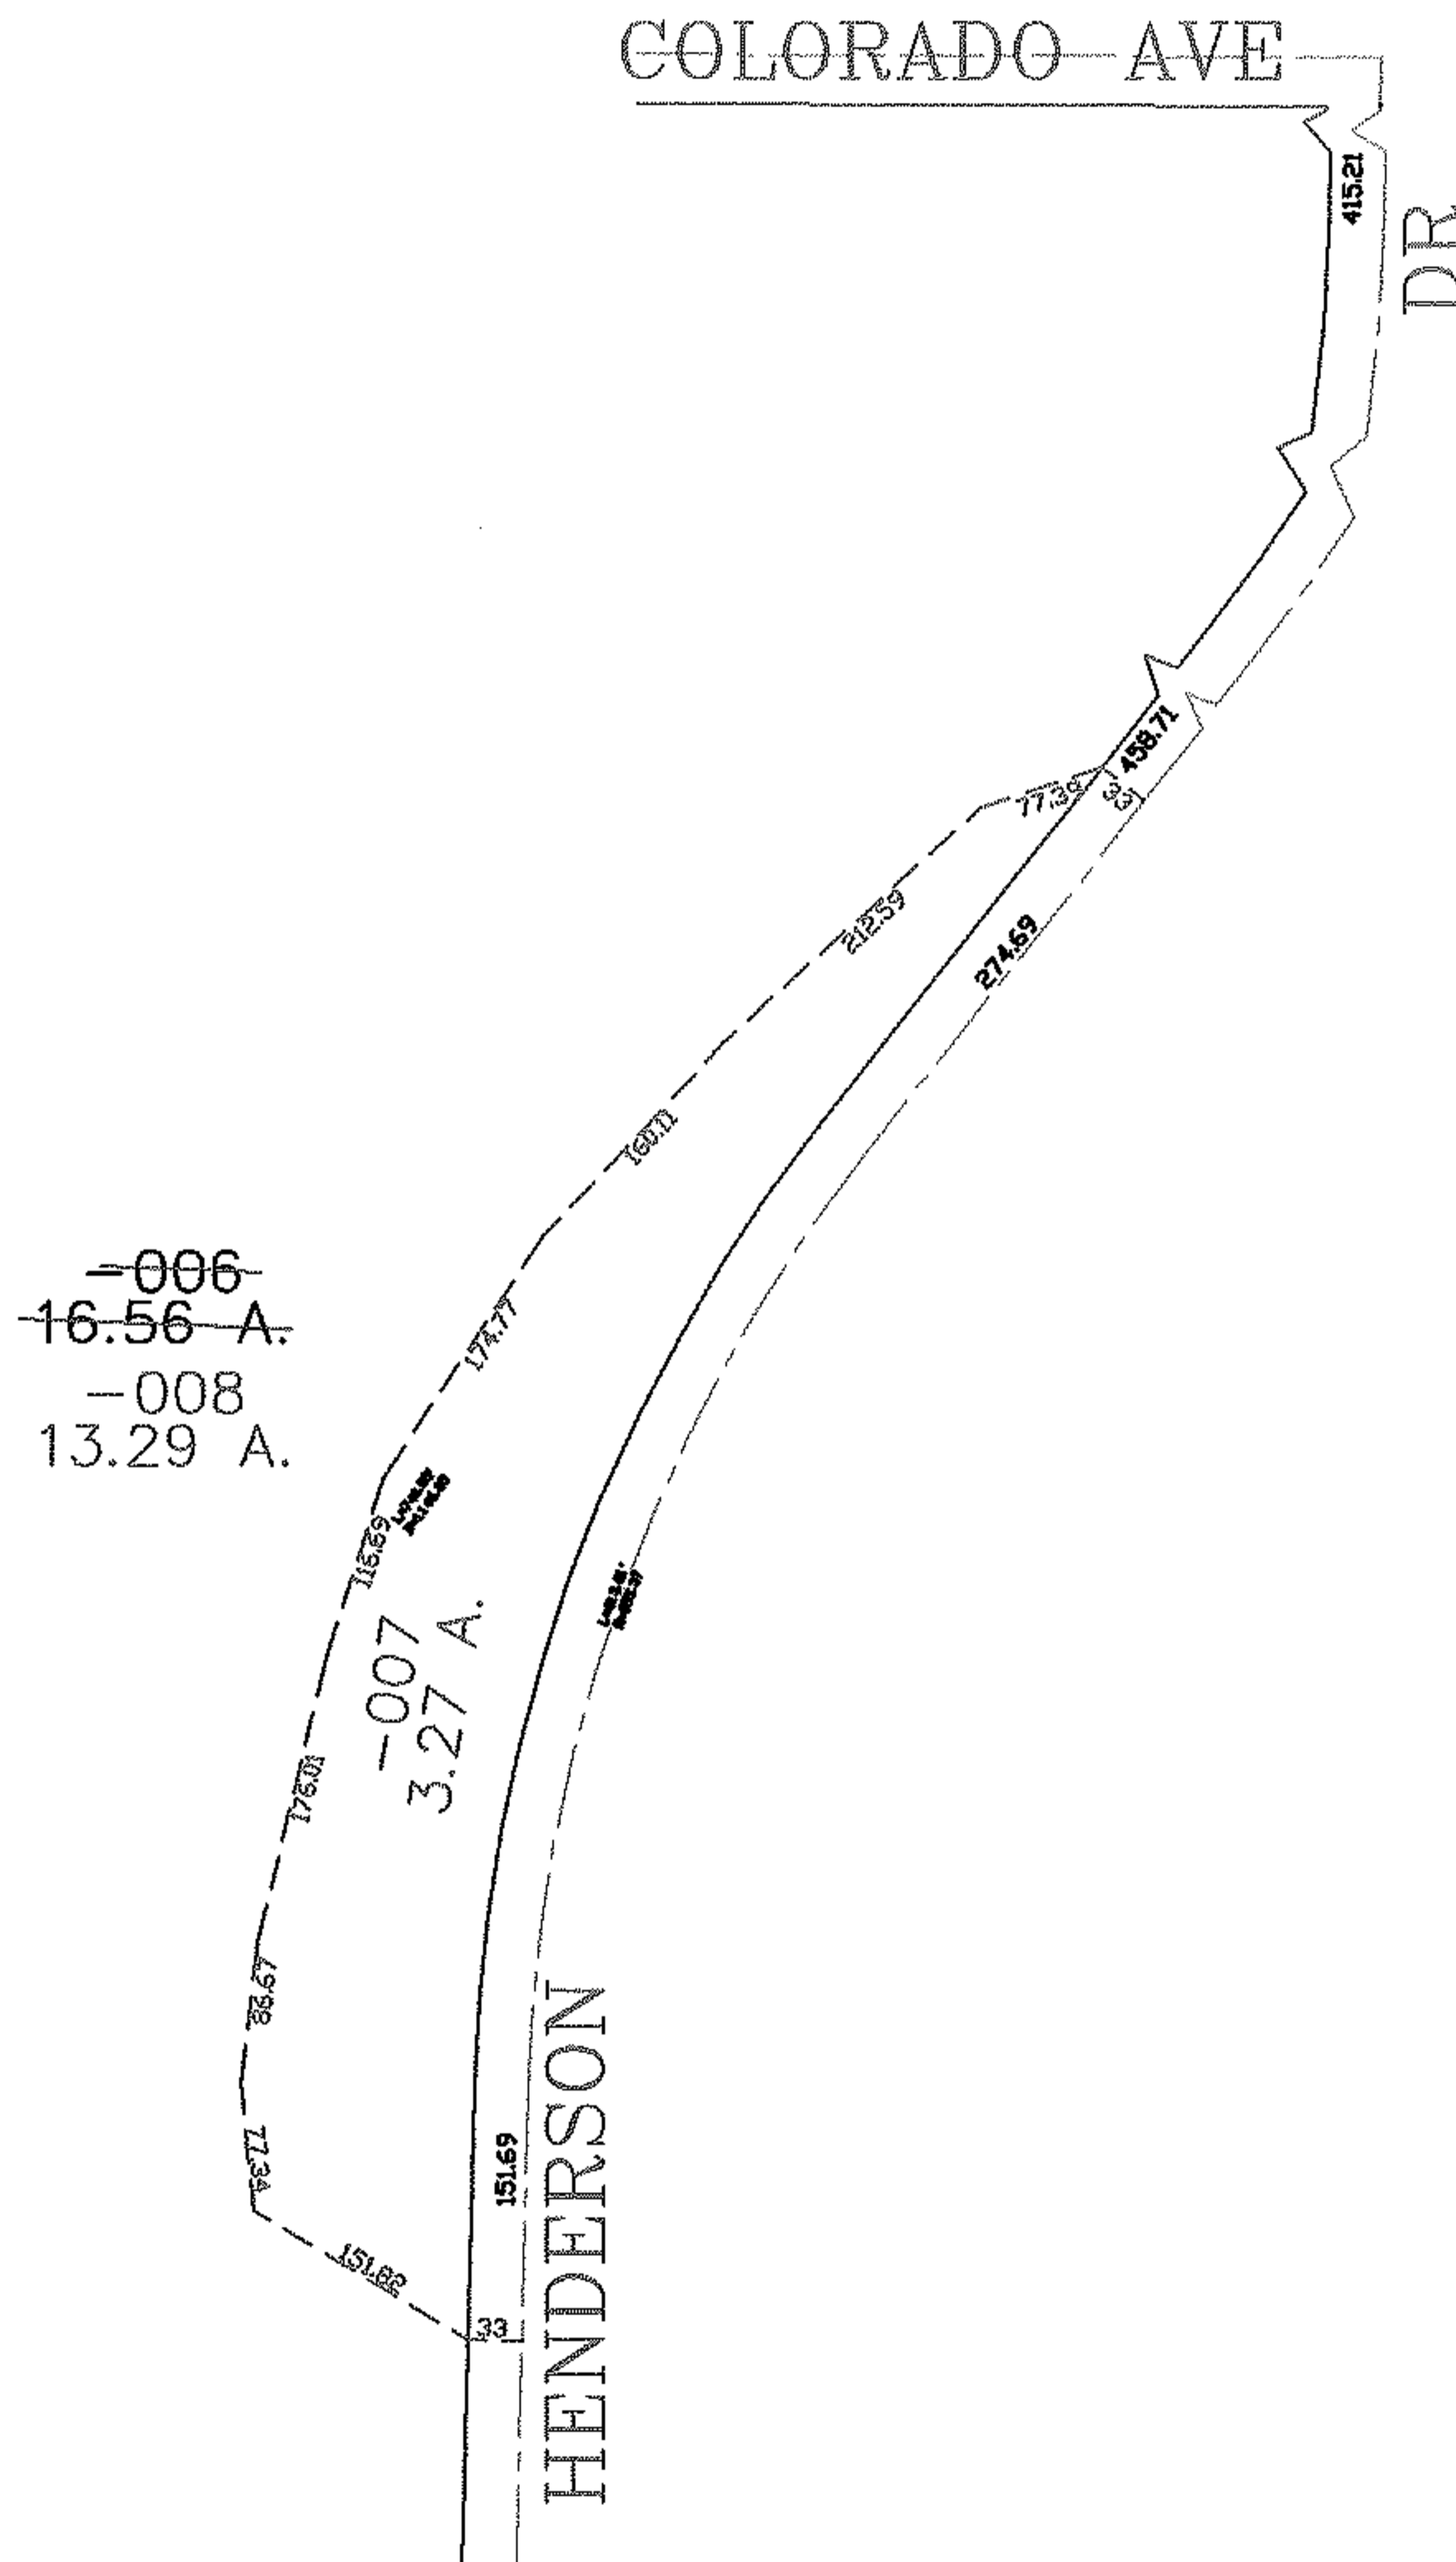

PARENT PARCEL: 02-00-052-000-006

CHILD PARCEL: 02-00-052-000-007, -008

STARTING POINT: CENTERLINE OF COLORADO AVE & HENDERSON RD

06-00152

SPLITS/DEEDS PROCESSED
 LORAIN COUNTY TAX MAP DEPARTMENT
 226 MIDDLE AVE. ELYRIA, OHIO

SURVEYED BY: ROBERT J MCAULEY
 CLOSURE: 0.00 : 10.000
 MAP PAGE(S): 02-00-052
 APPROVED BY: JAH DATE: 8-22-06
 SCALE: 1" = 200 PRIOR INSTRUMENT: DV 687/364