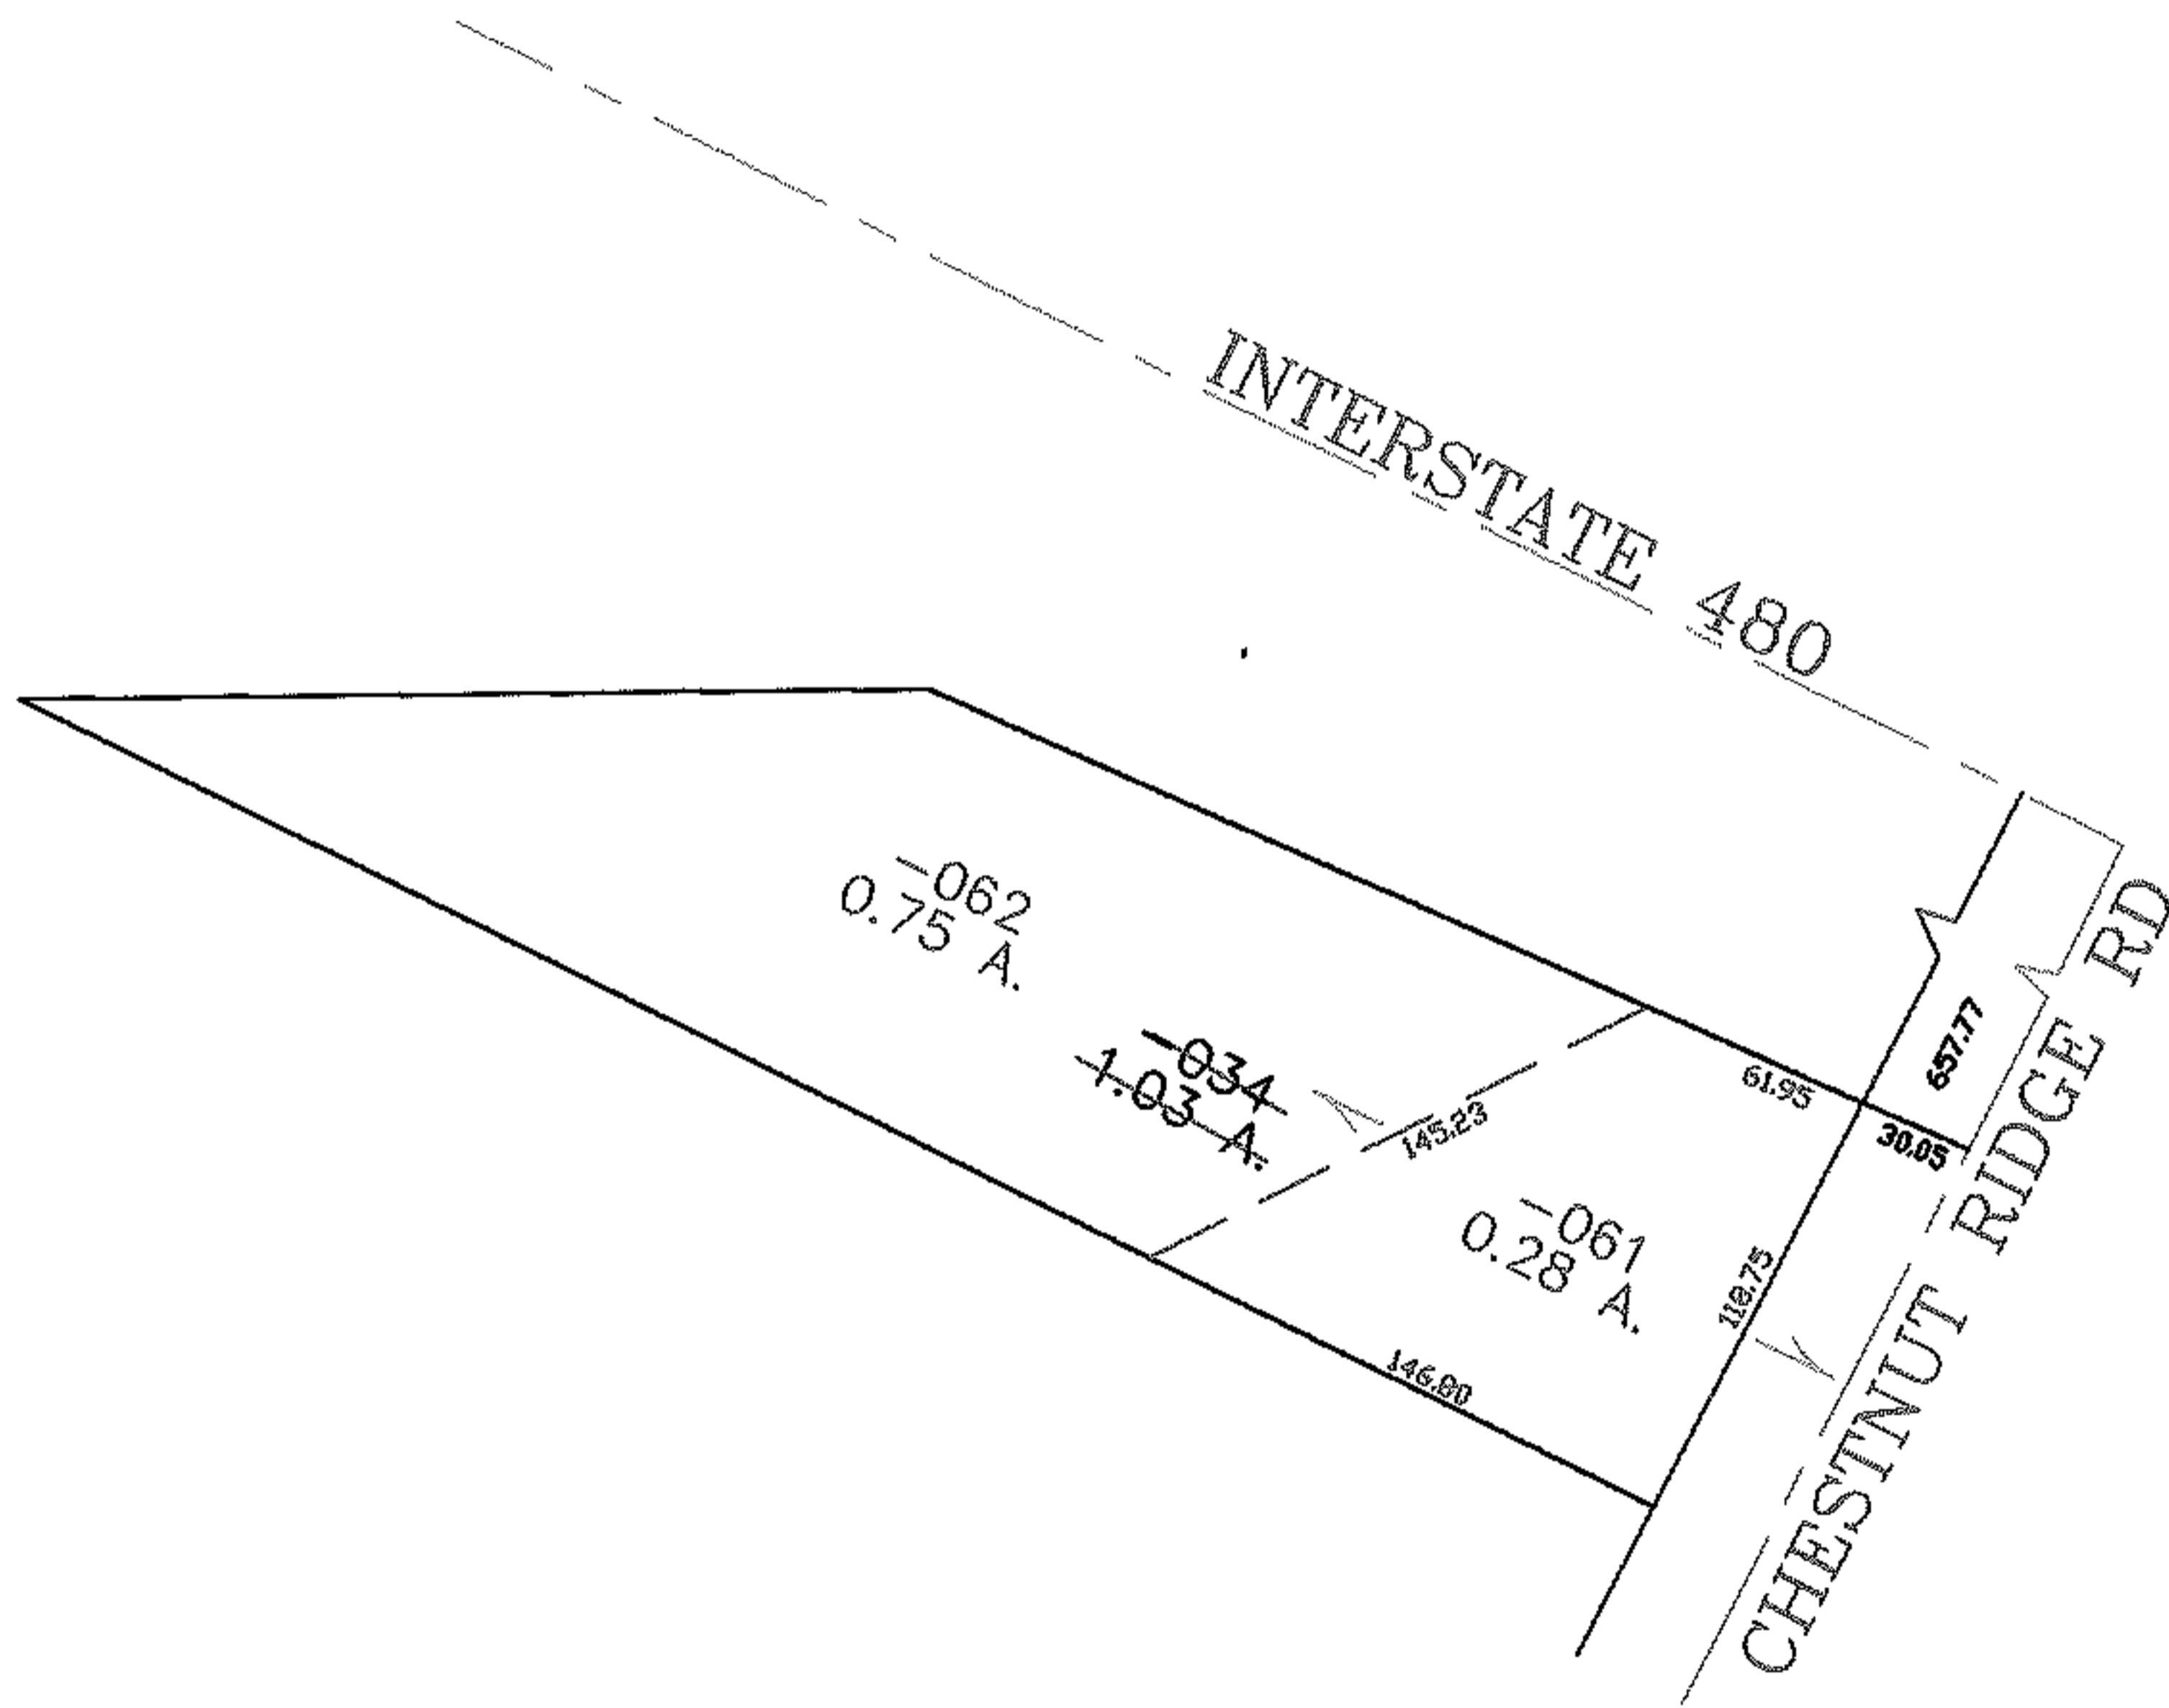

PARENT PARCEL: 07-00-010-106-034

CHILD PARCEL: 07-00-010-106-061, -062

STARTING POINT: CENTERLINE OF CHESTNUT RIDGE RD & INTERSTATE 480

06-00151

SPLITS/DEEDS PROCESSED

LORAIN COUNTY TAX MAP DEPARTMENT
226 MIDDLE AVE. ELYRIA, OHIO

SURVEYED BY: JAMES KENYON

CLOSURE: 0.00 : 10.000

MAP PAGE(S): 07-00-010-A

APPROVED BY: JAH DATE: 7-31-06

SCALE: 1" = 100 PRIOR INSTRUMENT: DV 1068/871