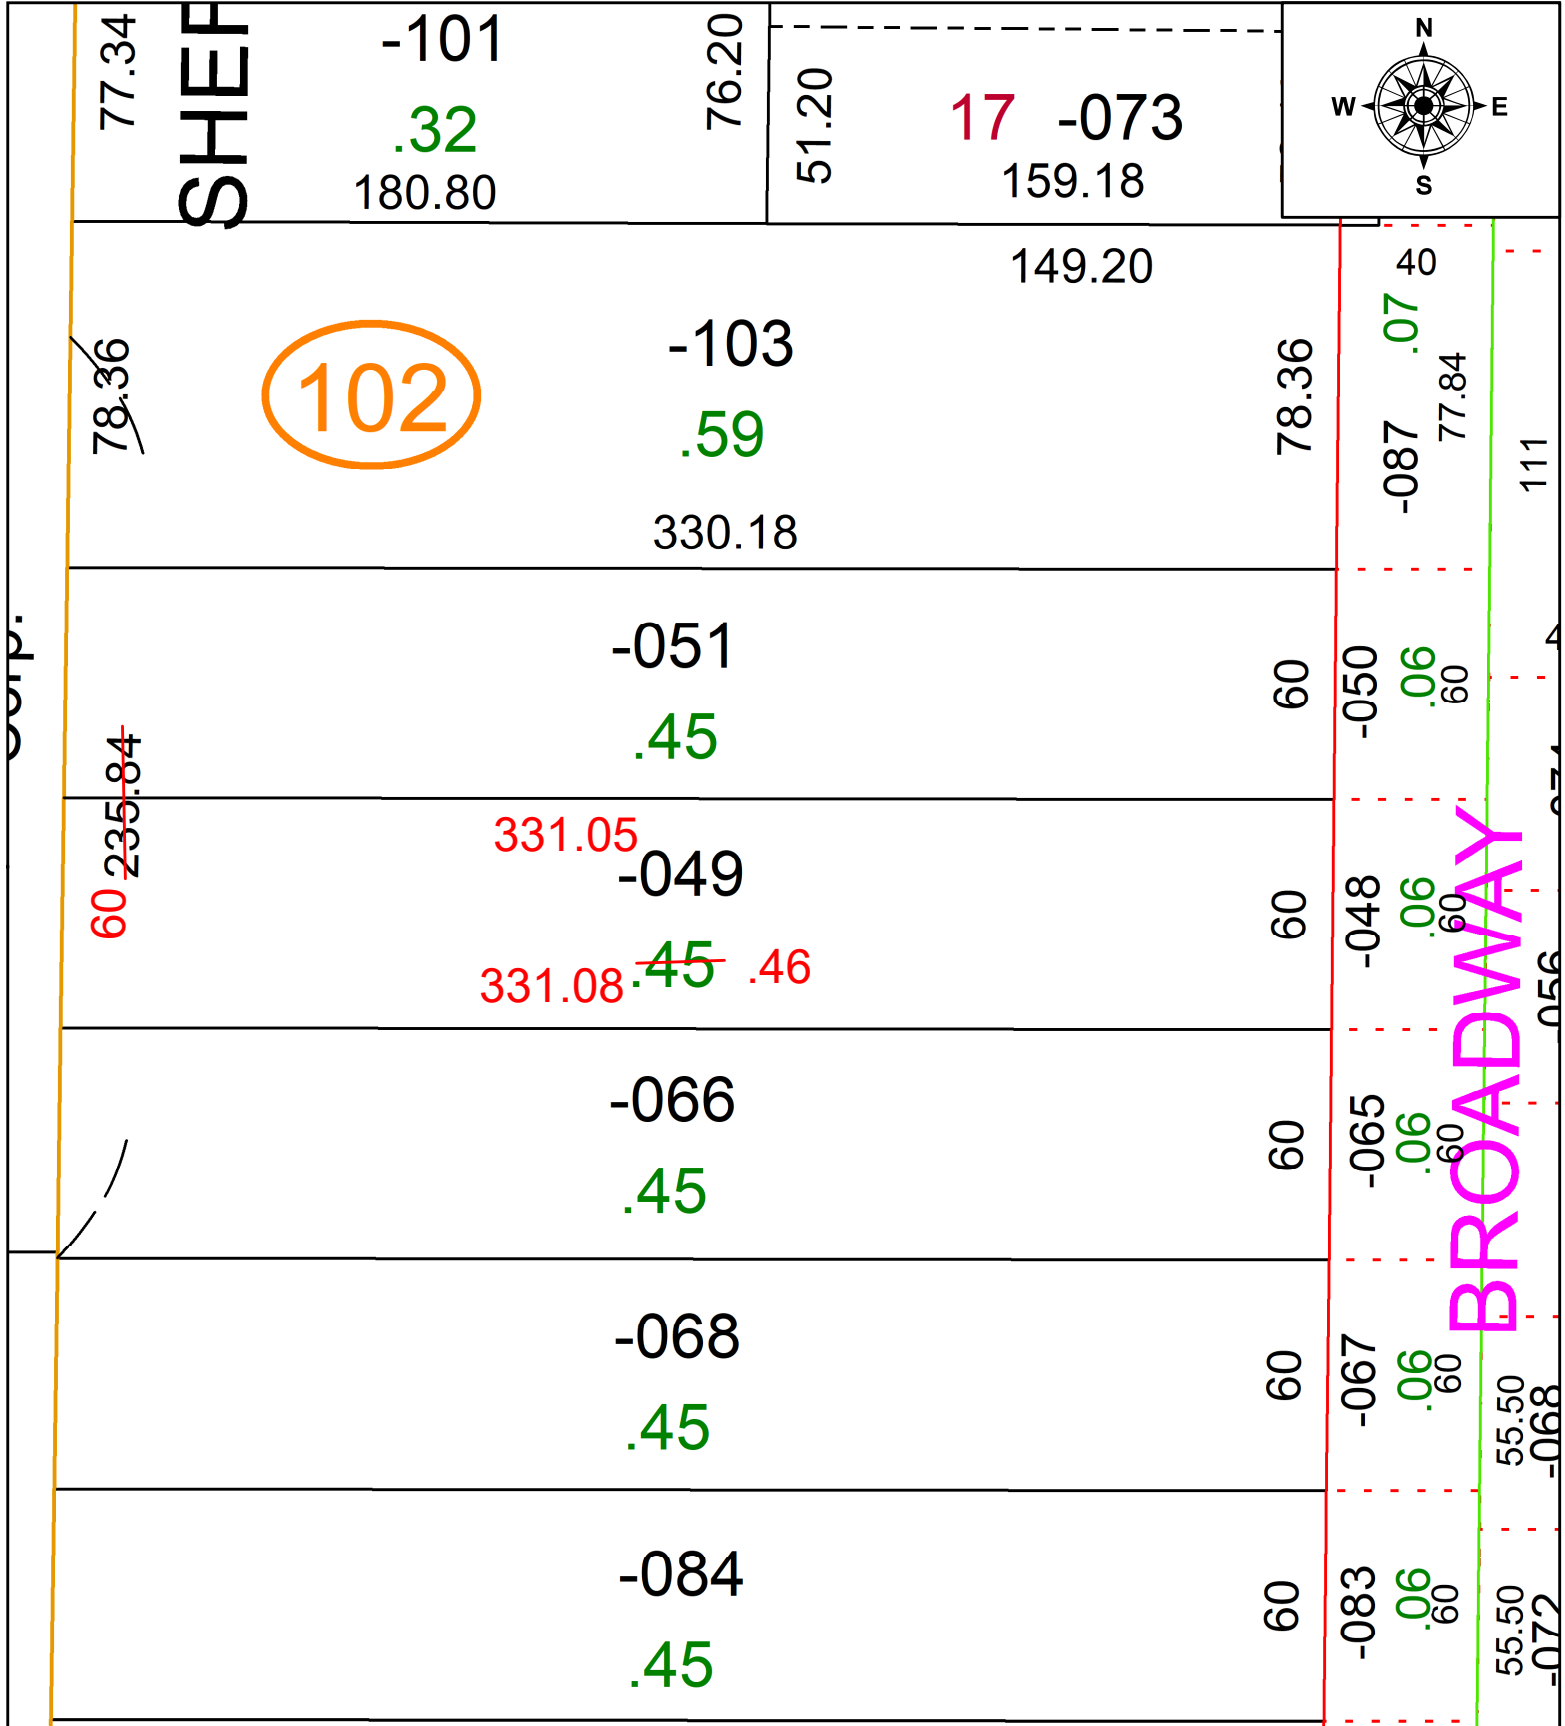

PARENT PARCEL: 03-00-113-102-049

CHILD PARCEL: AC CORR PER SURV BY SEAN A. BOLAND

STARTING POINT: C/L OF COOPER FOSTER RD AND S BROADWAY AVE

25-05442-C

 **SPLITS/DEEDS PROCESSED**
 LORAIN COUNTY TAX MAP DEPARTMENT
 226 MIDDLE AVE. ELYRIA, OH

SURVEYED BY: SEAN A. BOLAND SURV # 51367
 CLOSURE: 1: 158732
 MAP PAGE(S): 03-00-113
 APPROVED BY: AC DATE: January 13, 2025
 SCALE: 1 in = 50 ft PRIOR INSTRUMENT: 2024- 0035370