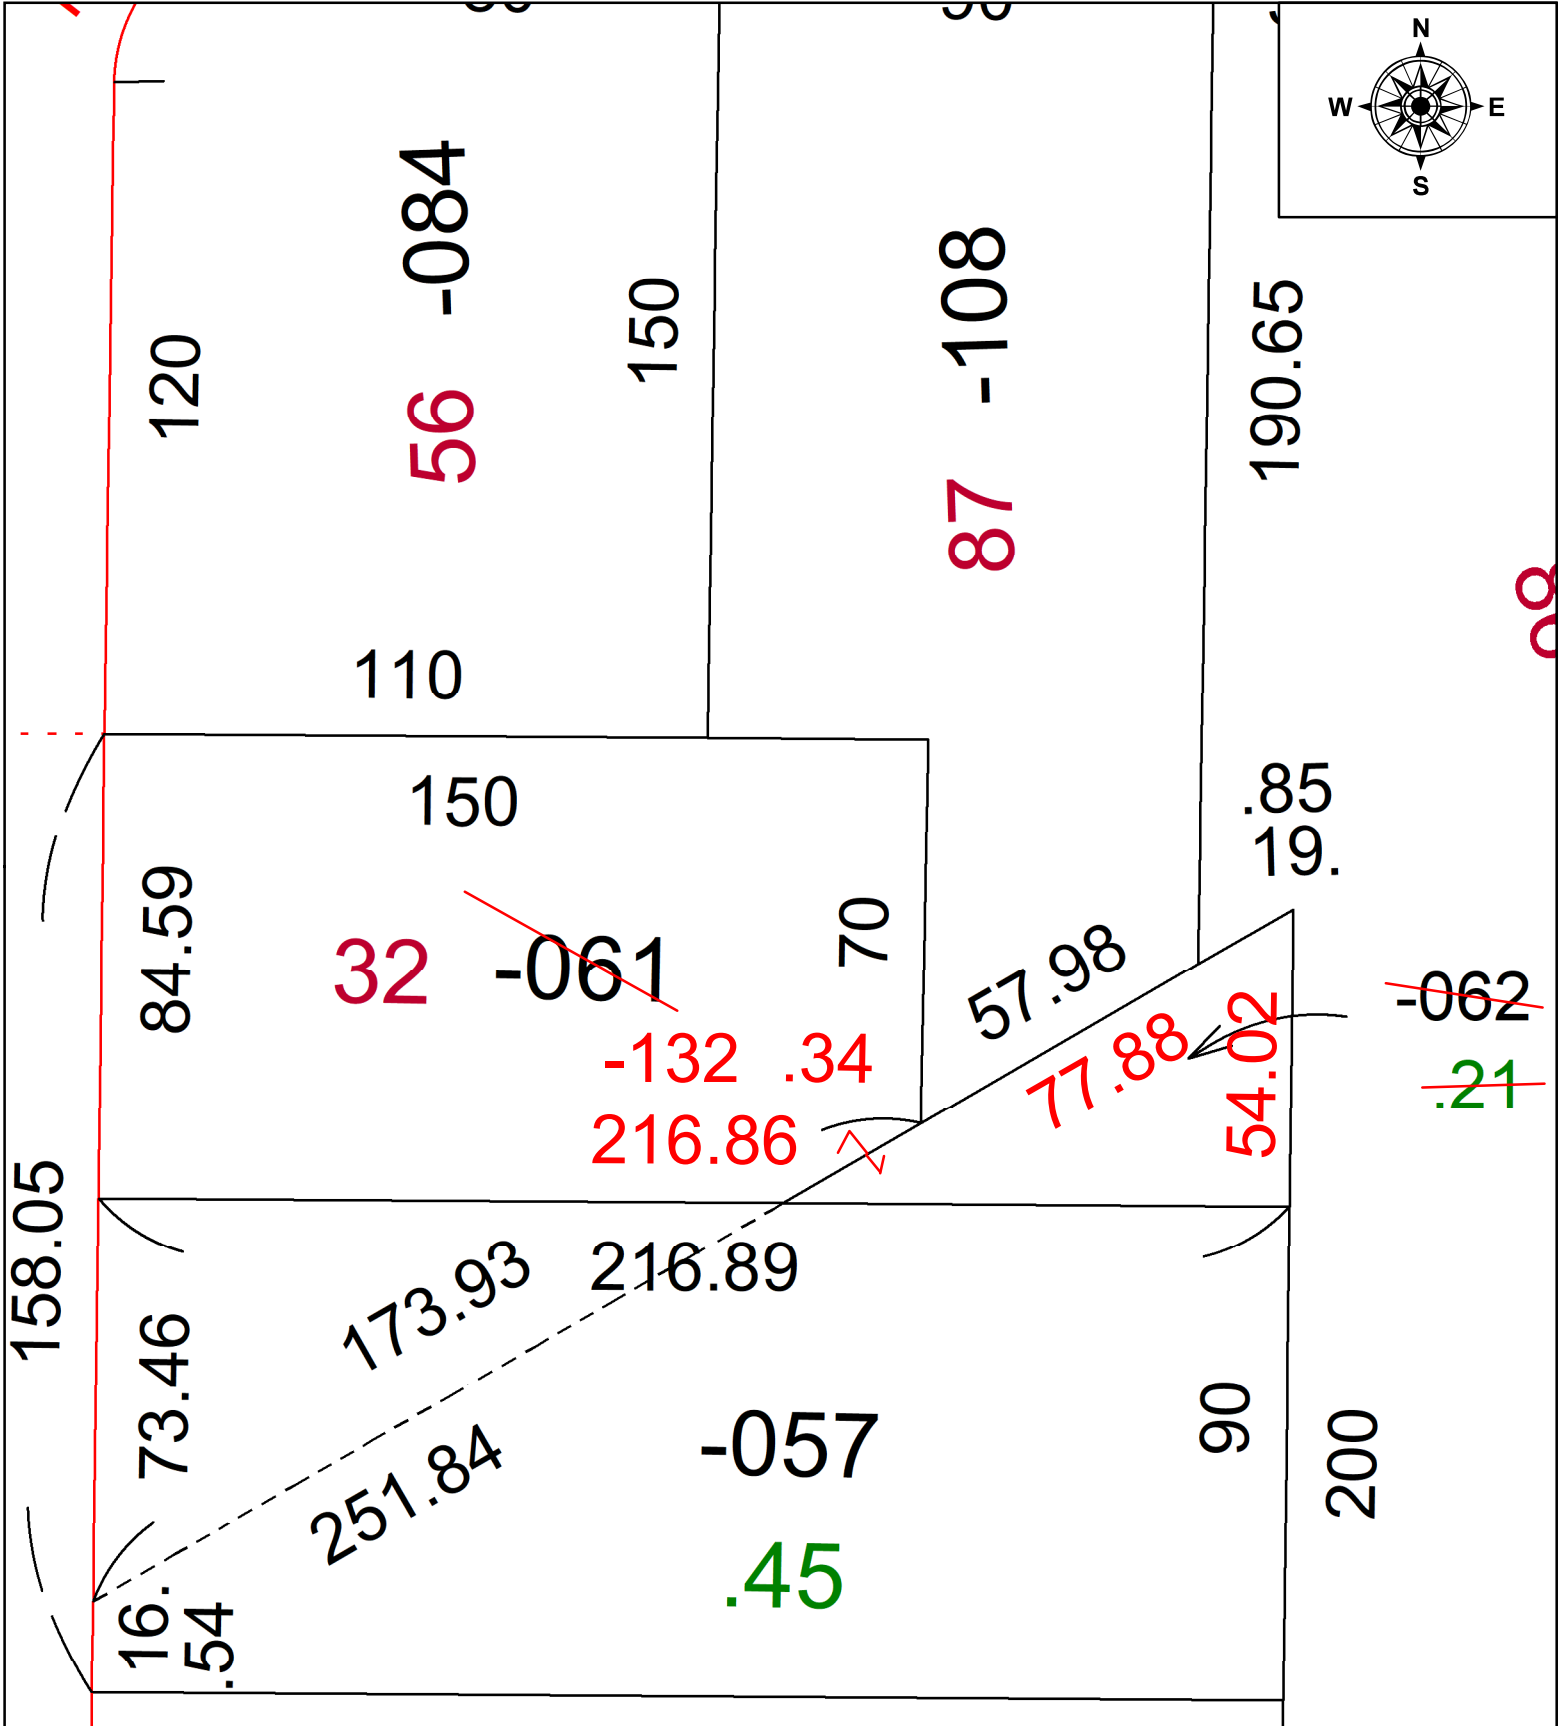

PARENT PARCEL: 05-00-026-101-061 & -062

CHILD PARCEL: 05-00-026-101-132

STARTING POINT: INTERSECTION FALLEN OAK LN AND SLEEPY HOLLOW DRIVE DR.

24-05432-C

SPLITS/DEEDS PROCESSED
 LORAIN COUNTY TAX MAP DEPARTMENT
 226 MIDDLE AVE. ELYRIA, OH

SURVEYED BY: SCOTT CASEY SURVEY #: 51356
 CLOSURE: 1: 126029
 MAP PAGE(S): 0500026
 APPROVED BY: BB DATE: 1/6/2025
 SCALE: 1" = 30' PRIOR INSTRUMENT: #19960398386