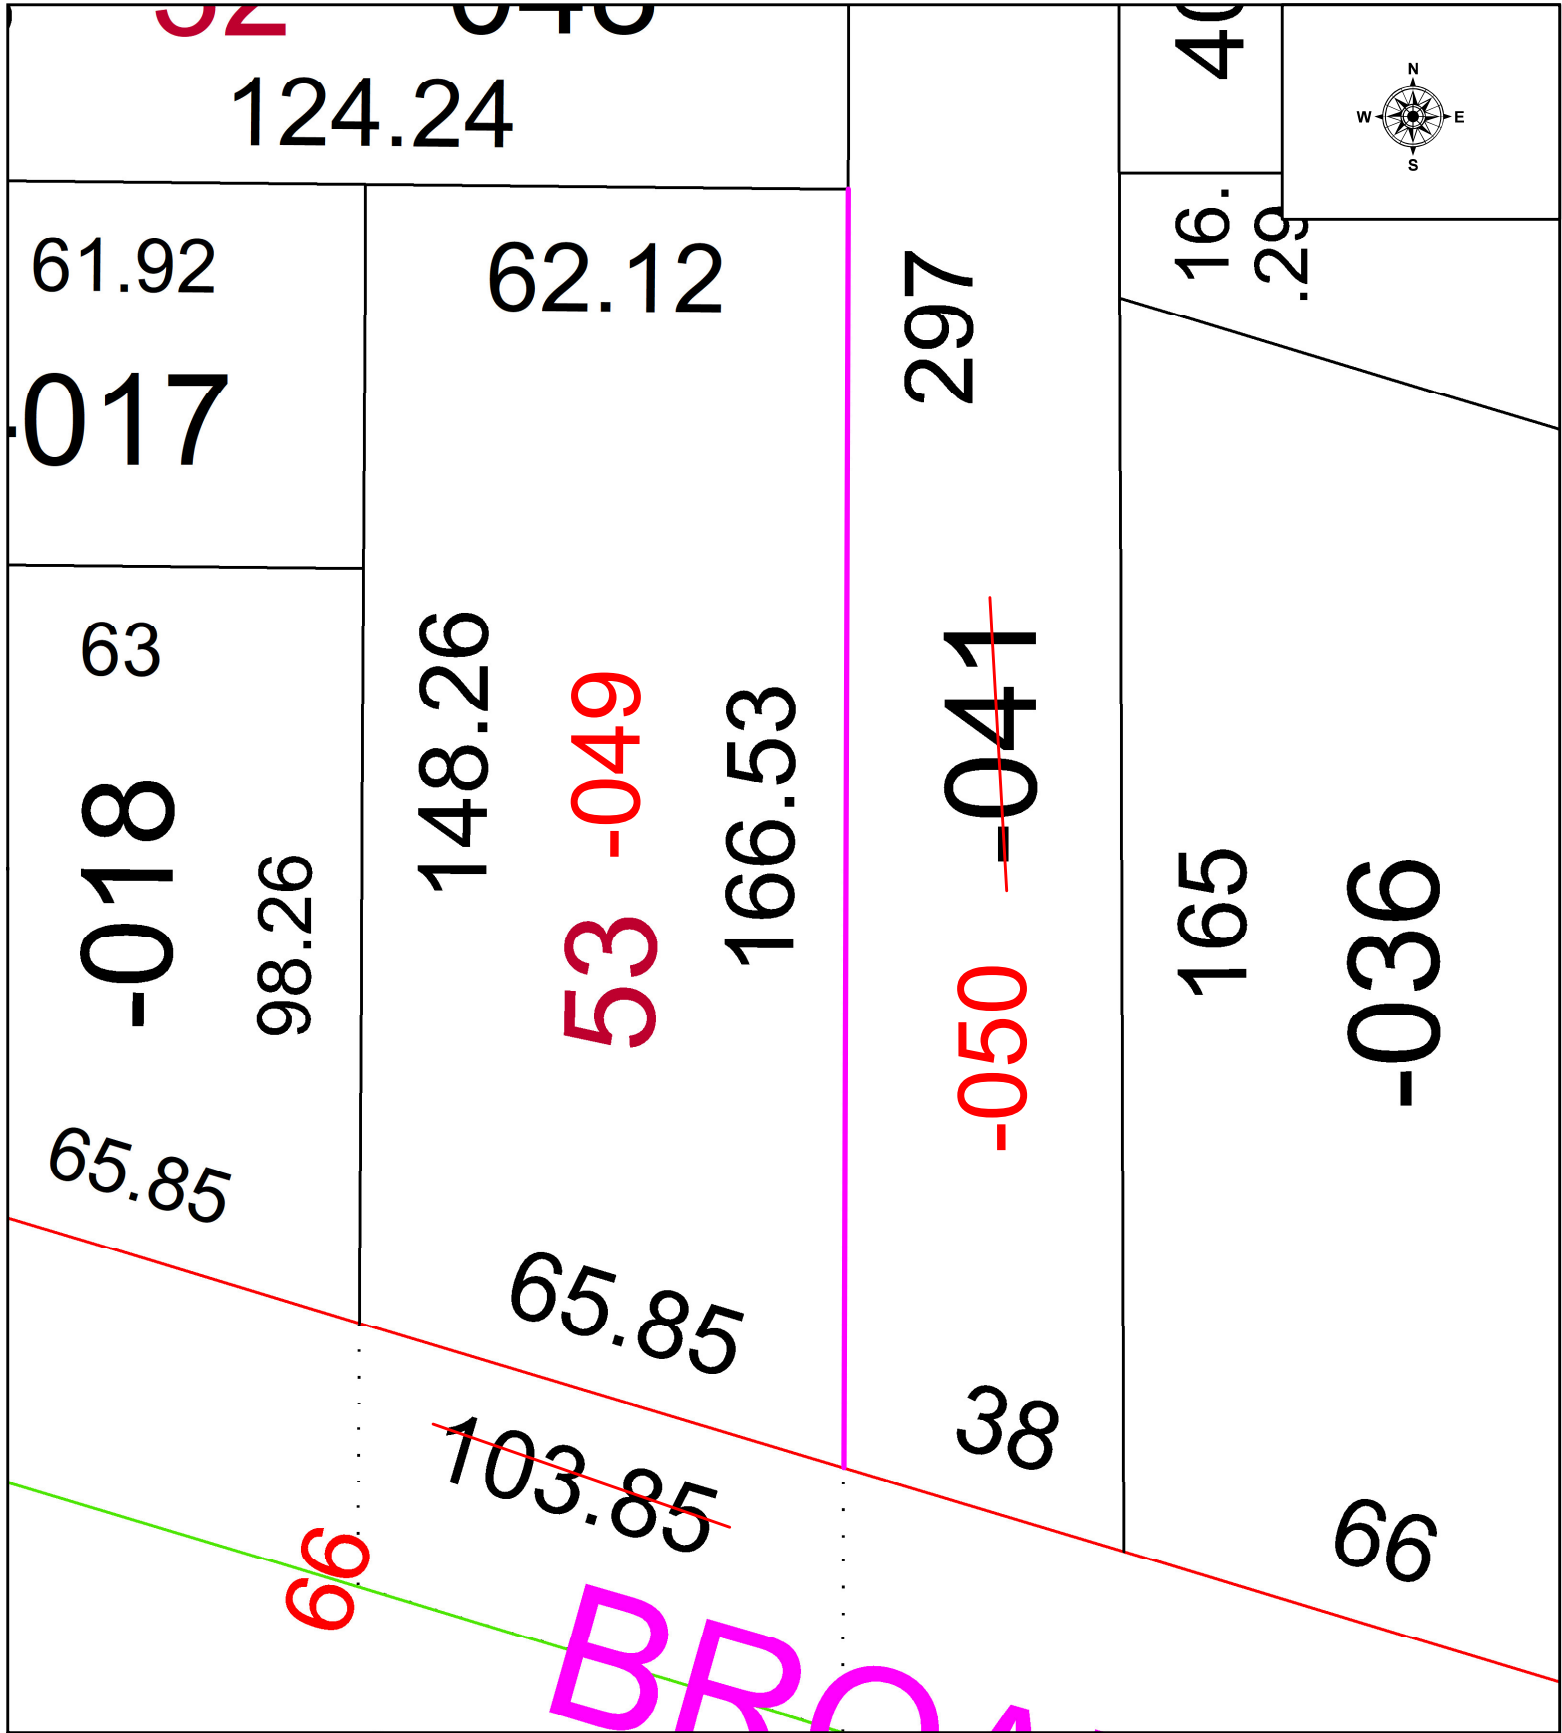

PARENT PARCEL: 06-25-016-108-041 UNCOMBINATION PER PRIOR INSTR. #2024-0035360

CHILD PARCEL: 06-25-016-108-049 & -050

STARTING POINT: N/A

24-05416-U

SPLITS/DEEDS PROCESSED
 LORAIN COUNTY TAX MAP DEPARTMENT
 226 MIDDLE AVE. ELYRIA, OH

SURVEYED BY: N/A SURVEY # N/A
 CLOSURE: 1:
 MAP PAGE(S): 06-25-016
 APPROVED BY: WRZ DATE: 12/4/2024
 SCALE: 1" = 25 PRIOR INSTRUMENT: #2024-0035360