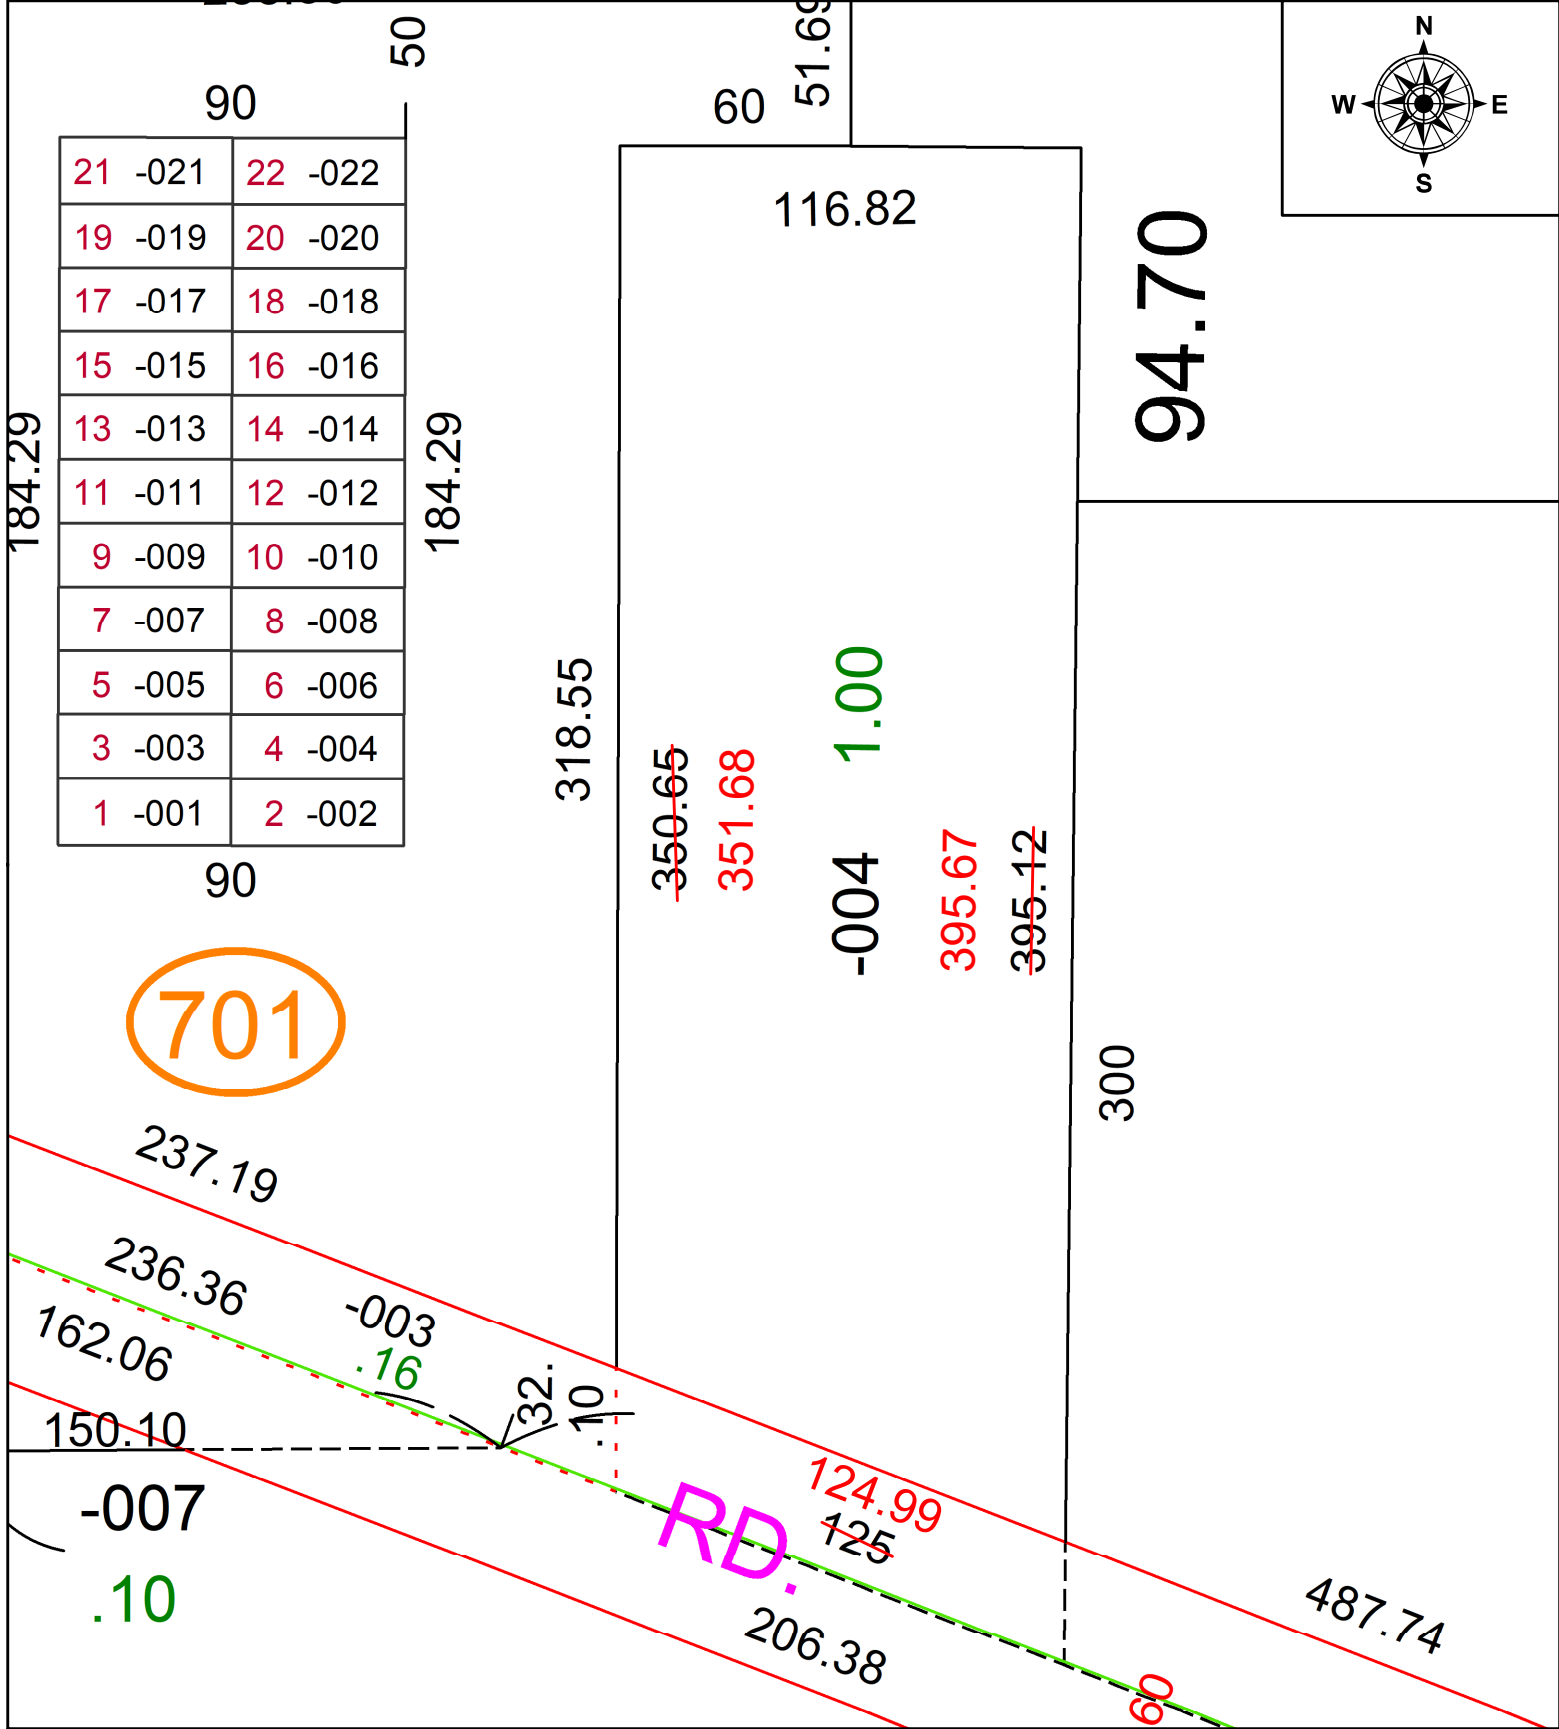

PARENT PARCEL: 07-00-026-101-004
 CHILD PARCEL: **MAP CORRECTION ONLY**
 STARTING POINT: C/L OF SUGAR RIDGE AND AVON-BELDEN RD

24-05399-C

 **SPLITS/DEEDS PROCESSED**
 LORAIN COUNTY TAX MAP DEPARTMENT
 226 MIDDLE AVE. ELYRIA, OH

SURVEYED BY: KYLE R. DANALS SURV # 51320
 CLOSURE: 1: 290506
 MAP PAGE(S): 07-00-026
 APPROVED BY: AC DATE: November 06, 2024
 SCALE: 1 in = 50 ft PRIOR INSTRUMENT: 2013- 0476779