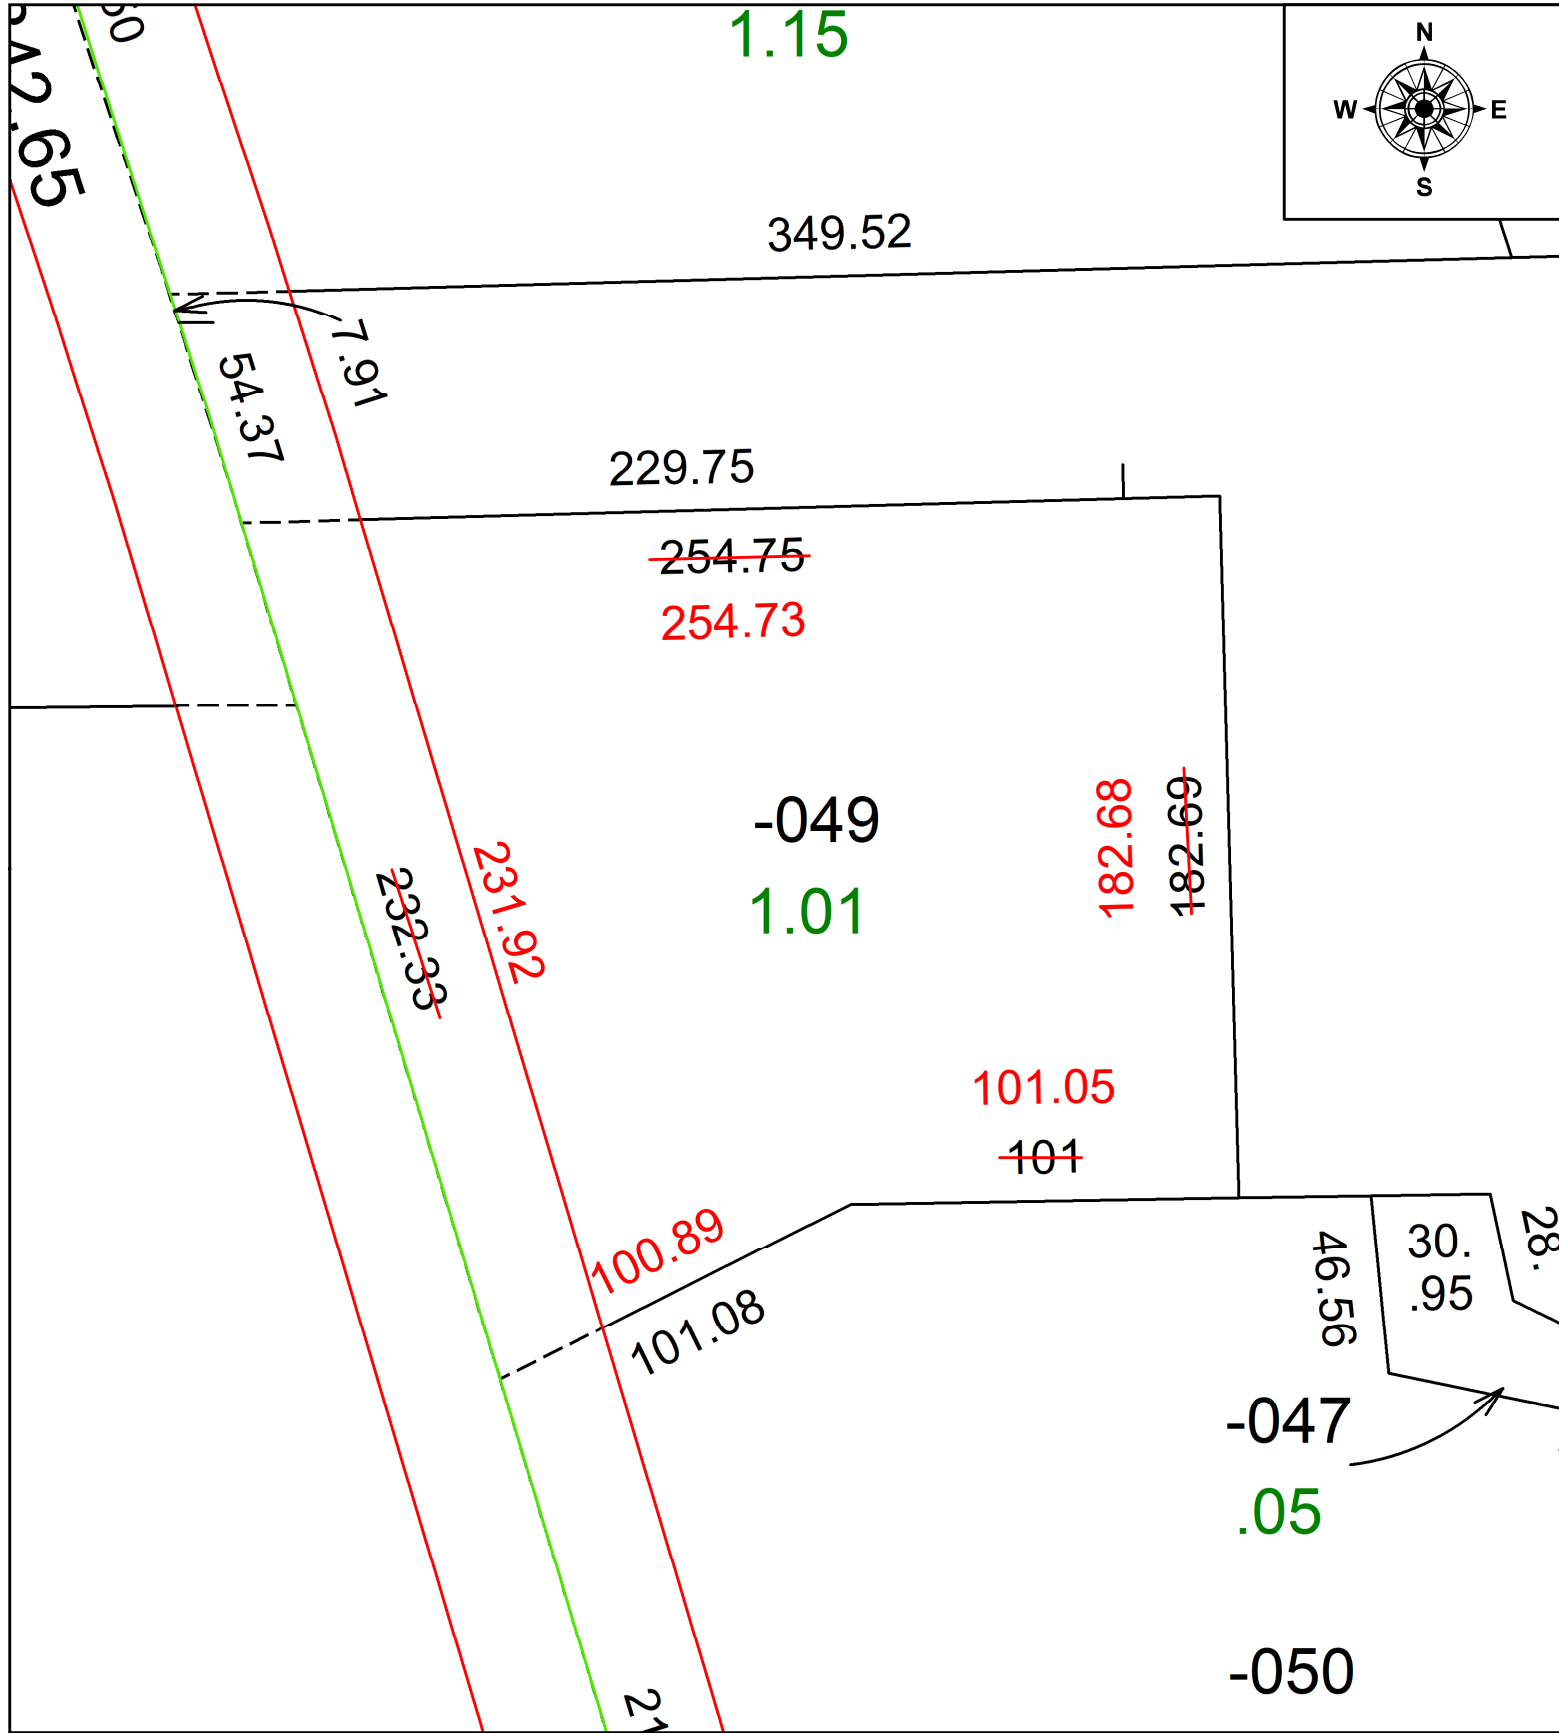

PARENT PARCEL: 07-00-045-110-049

CHILD PARCEL: **MAP CORRECTION ONLY**

STARTING POINT: C/L OF CASE AND OTTEN RD

24-05392-C

SPLITS/DEEDS PROCESSED
LORAIN COUNTY TAX MAP DEPARTMENT
226 MIDDLE AVE. ELYRIA, OH

SURVEYED BY: ROBERT M. RUFFING SURV # 51306
CLOSURE: 1: 183850
MAP PAGE(S): 07-00-045
APPROVED BY: AC DATE: October 28, 2024
SCALE: 1 in = 50 ft PRIOR INSTRUMENT: 2016-0579808