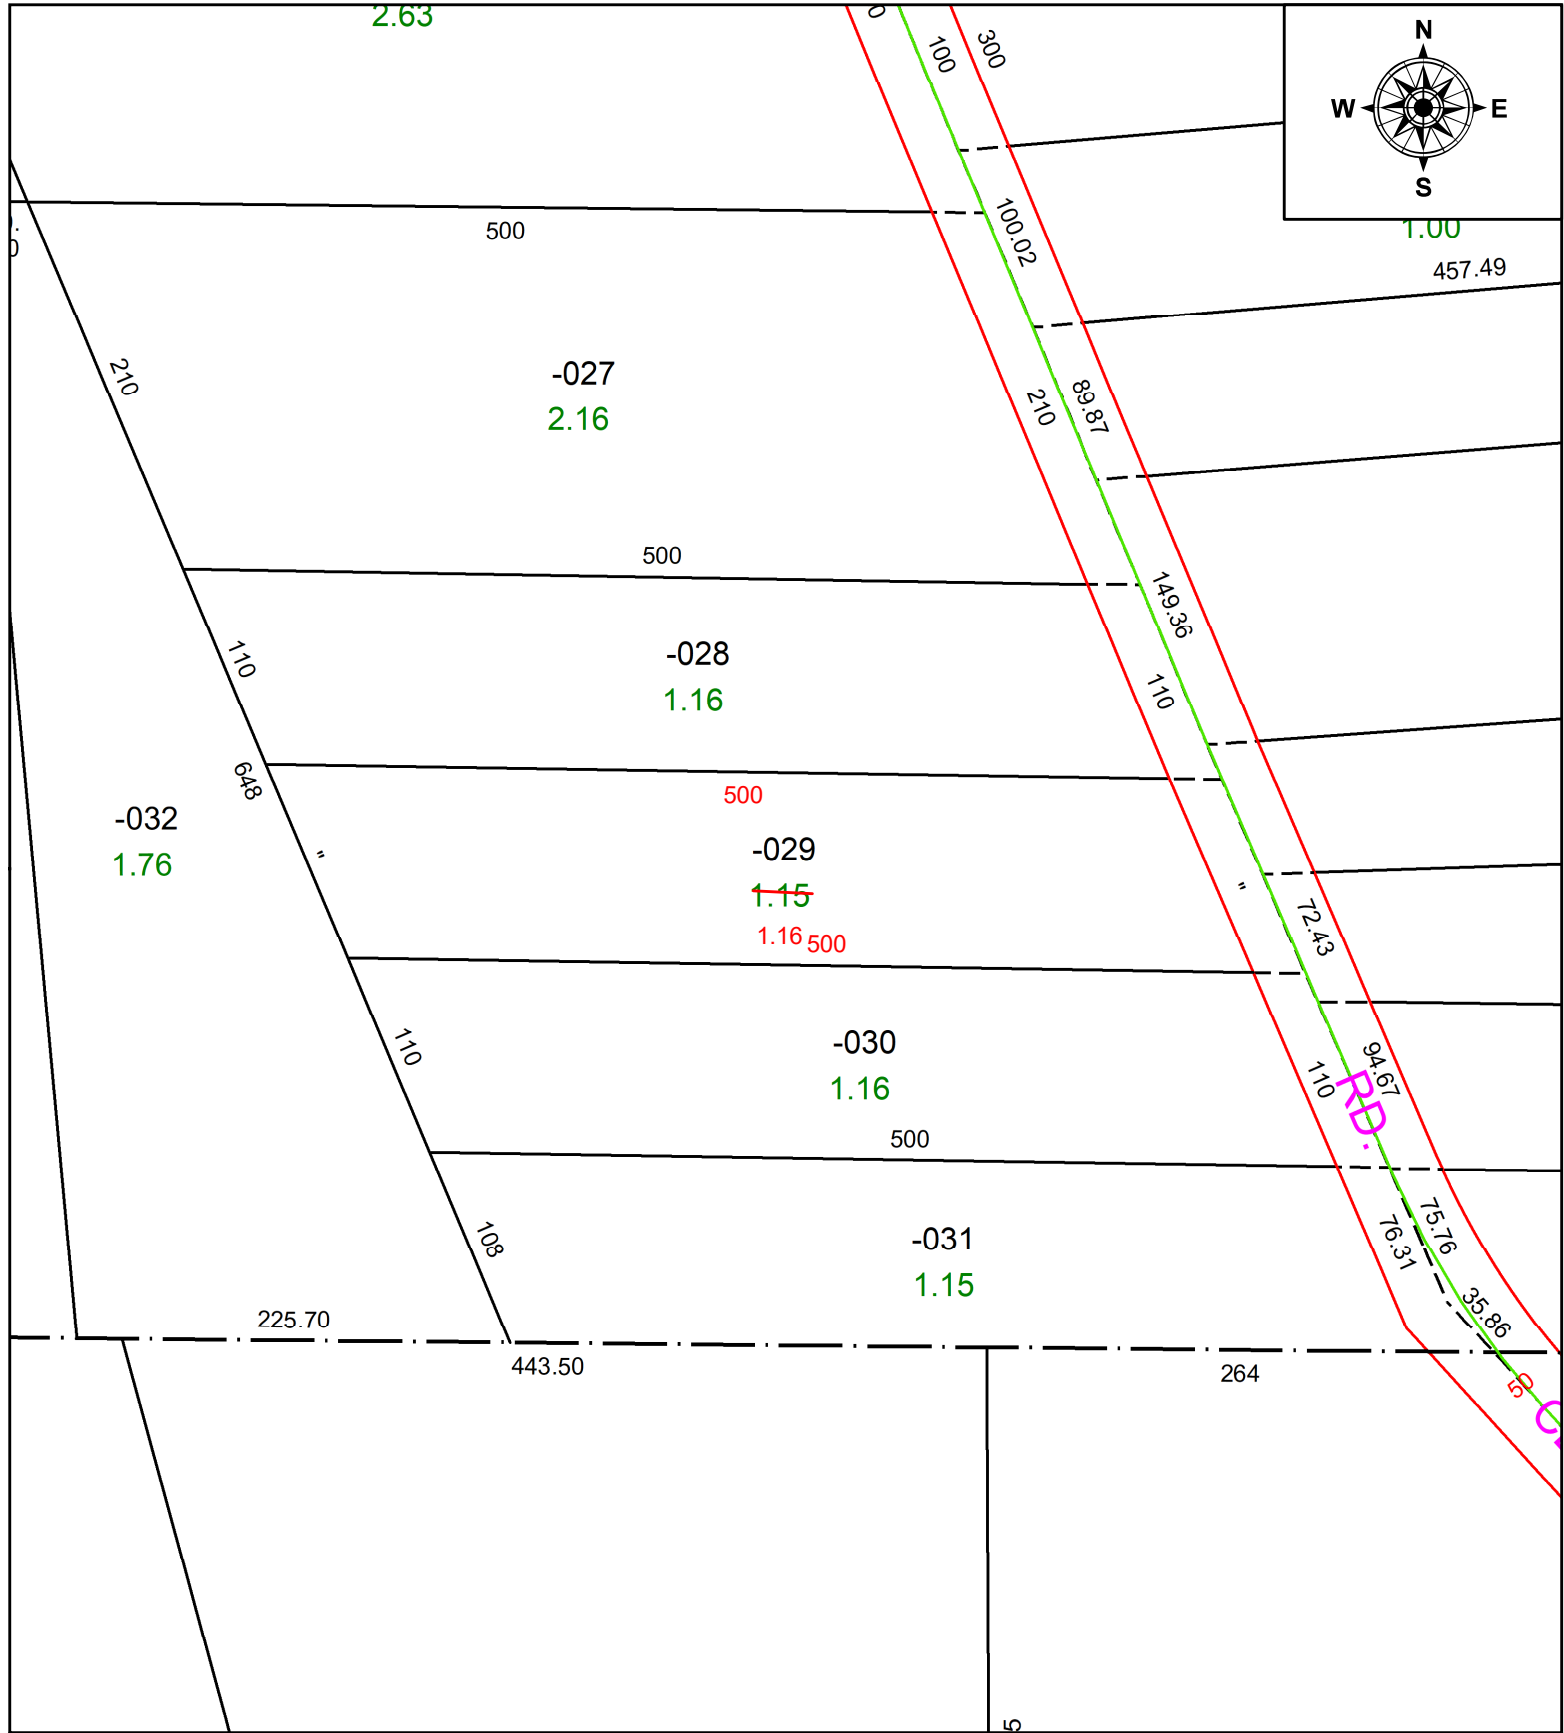

PARENT PARCEL: 01-00-037-102-029

CHILD PARCEL: **AC CORR PER PRIOR INSTRUMENT NO. 2008- 0251047**

24-05369-C

STARTING POINT: SE CORNER OF O/L 37

SPLITS/DEEDS PROCESSED
 LORAIN COUNTY TAX MAP DEPARTMENT
 226 MIDDLE AVE. ELYRIA, OH

SURVEYED BY: ARNOLD KOEPP SURV # N/A
 CLOSURE: 1: 100789
 MAP PAGE(S): 01-00-037
 APPROVED BY: AC DATE: September 18, 2024
 SCALE: 1 in = 100 ft PRIOR INSTRUMENT: 2008- 0251047