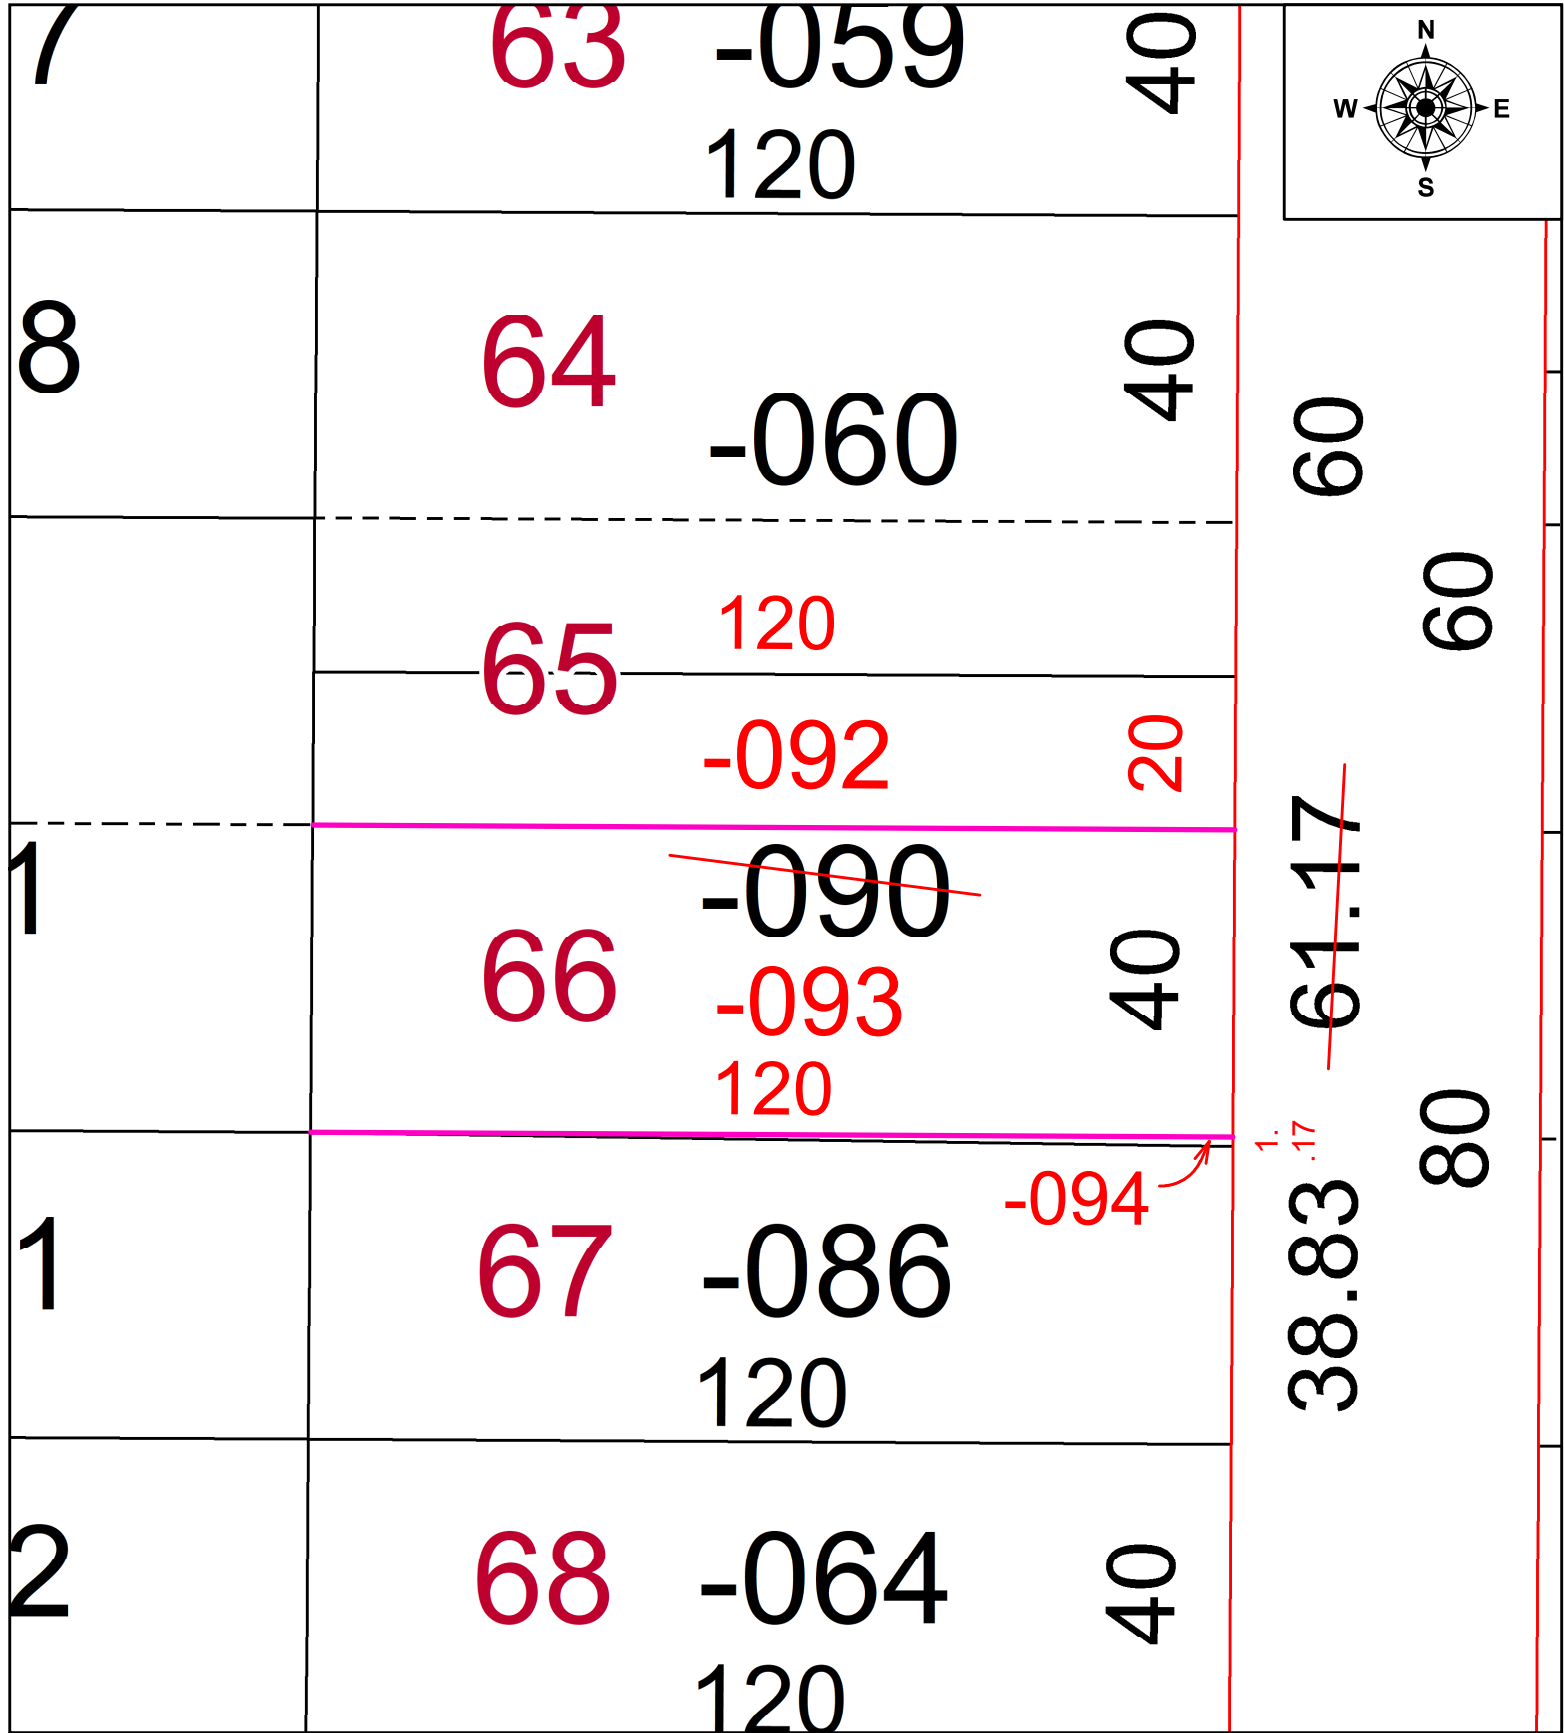

PARENT PARCEL: 04-00-030-121-090

CHILD PARCEL: 04-00-030-121-092, -093 & -094 UNCOMBINATION

STARTING POINT: N/A

24-05353-C

**SPLITS/DEEDS PROCESSED**  
 LORAIN COUNTY TAX MAP DEPARTMENT  
 226 MIDDLE AVE. ELYRIA, OH

SURVEYED BY: N/A SURVEY #: N/A  
 CLOSURE: N/A  
 MAP PAGE(S): 04-00-030  
 APPROVED BY: DMA DATE: 8/16/2024  
 SCALE: 1" = 25' PRIOR INSTRUMENT: 2000-0678717