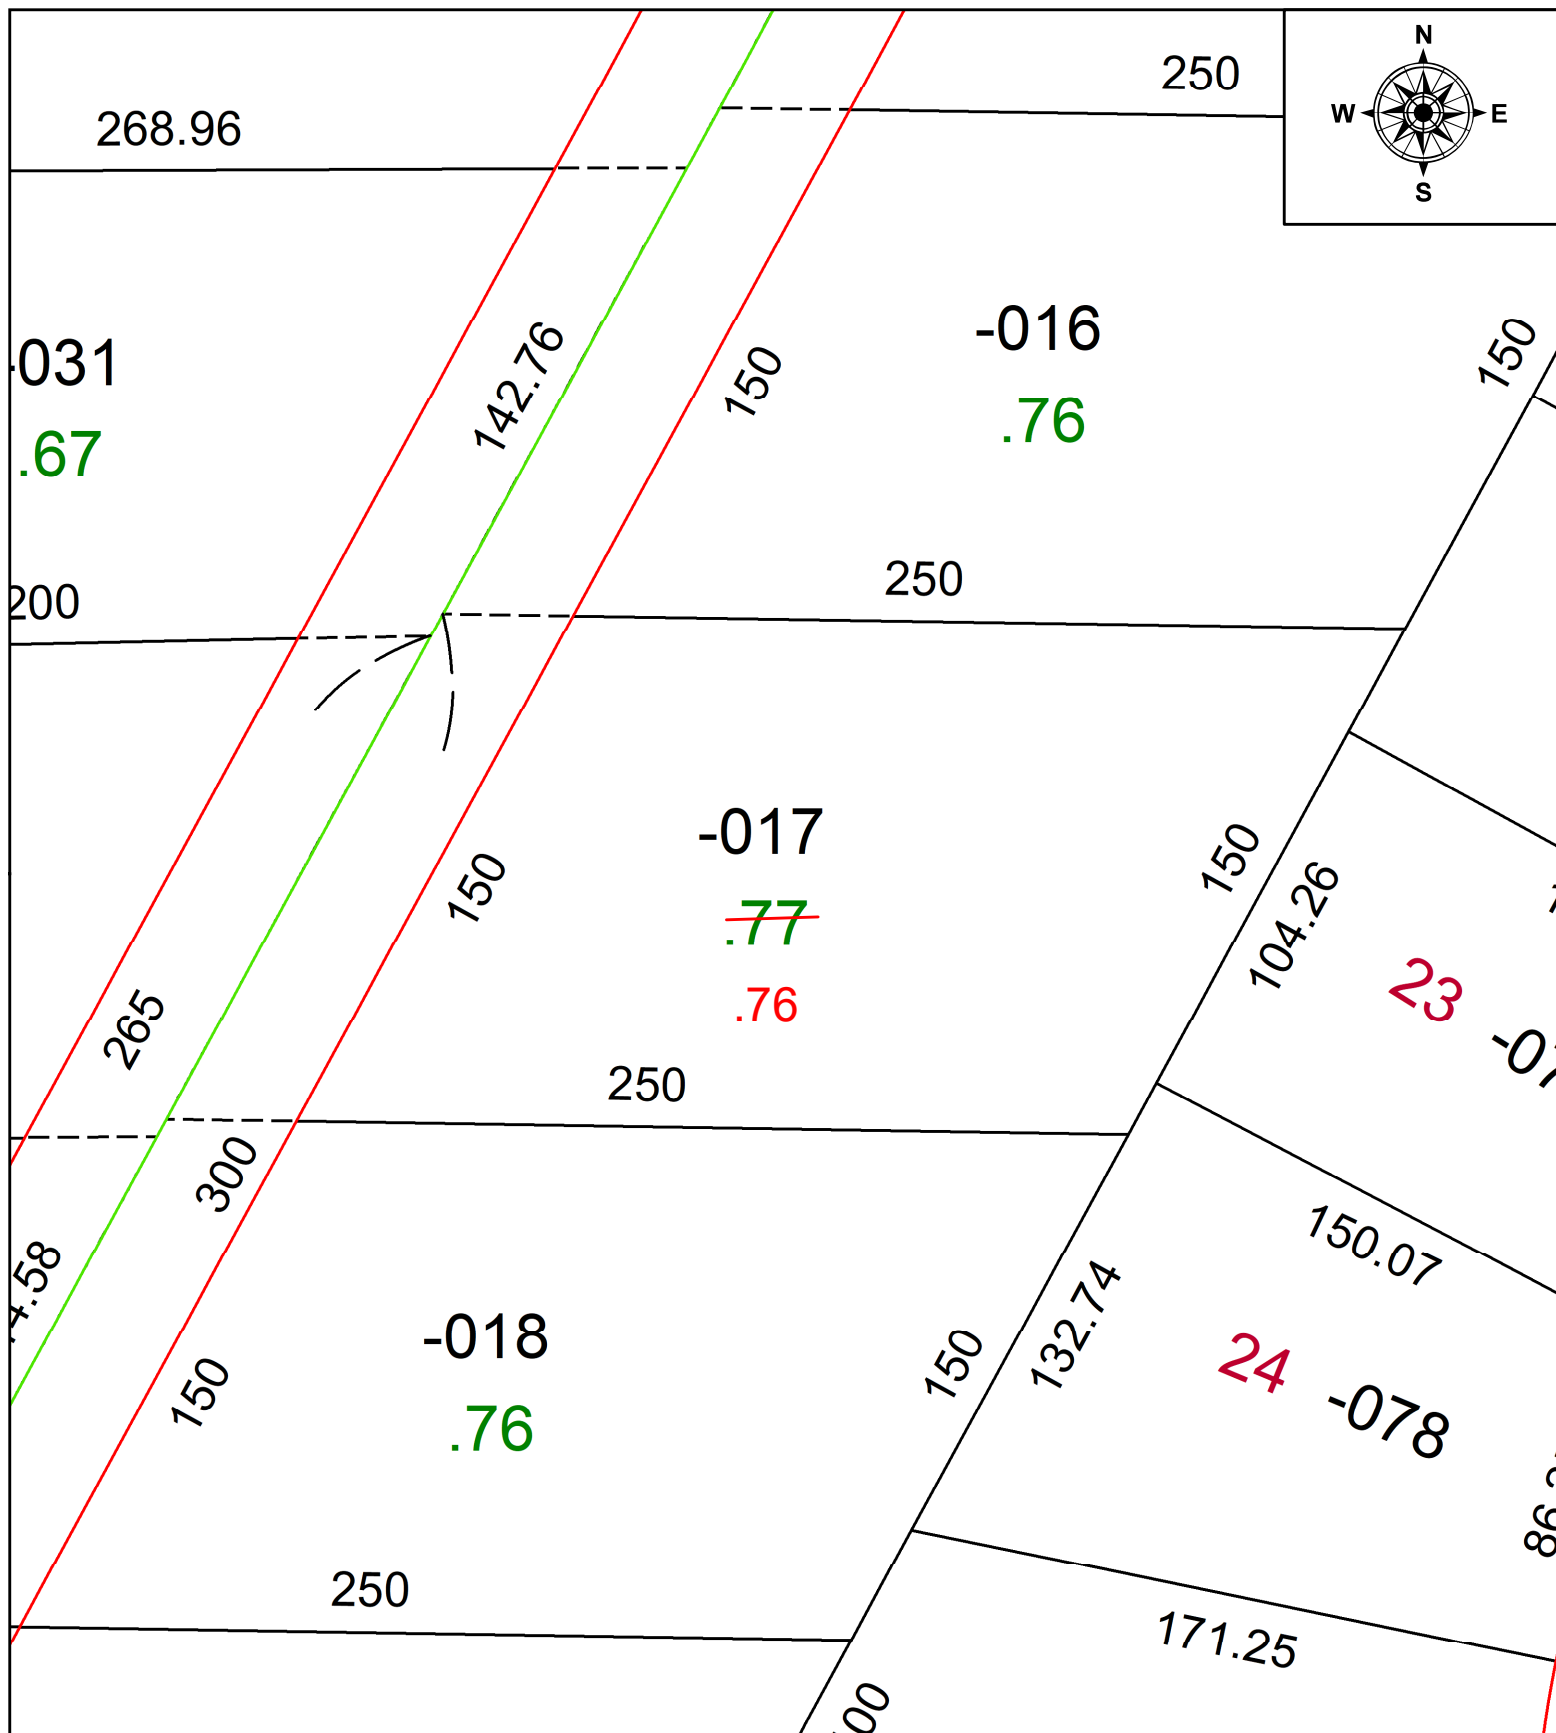

PARENT PARCEL: 04-00-011-108-017

CHILD PARCEL:

24-05347-C

STARTING POINT: AC CORR PER SURV BY J.W. WARDEN

**SPLITS/DEEDS PROCESSED**  
 LORAIN COUNTY TAX MAP DEPARTMENT  
 226 MIDDLE AVE. ELYRIA, OH

SURVEYED BY: JW WARDEN SURV # N/A  
 CLOSURE: 1: 62802  
 MAP PAGE(S): 04-00-011  
 APPROVED BY: AC DATE: October 08, 2024  
 SCALE: 1 in = 50 ft PRIOR INSTRUMENT: 1980- 0066311