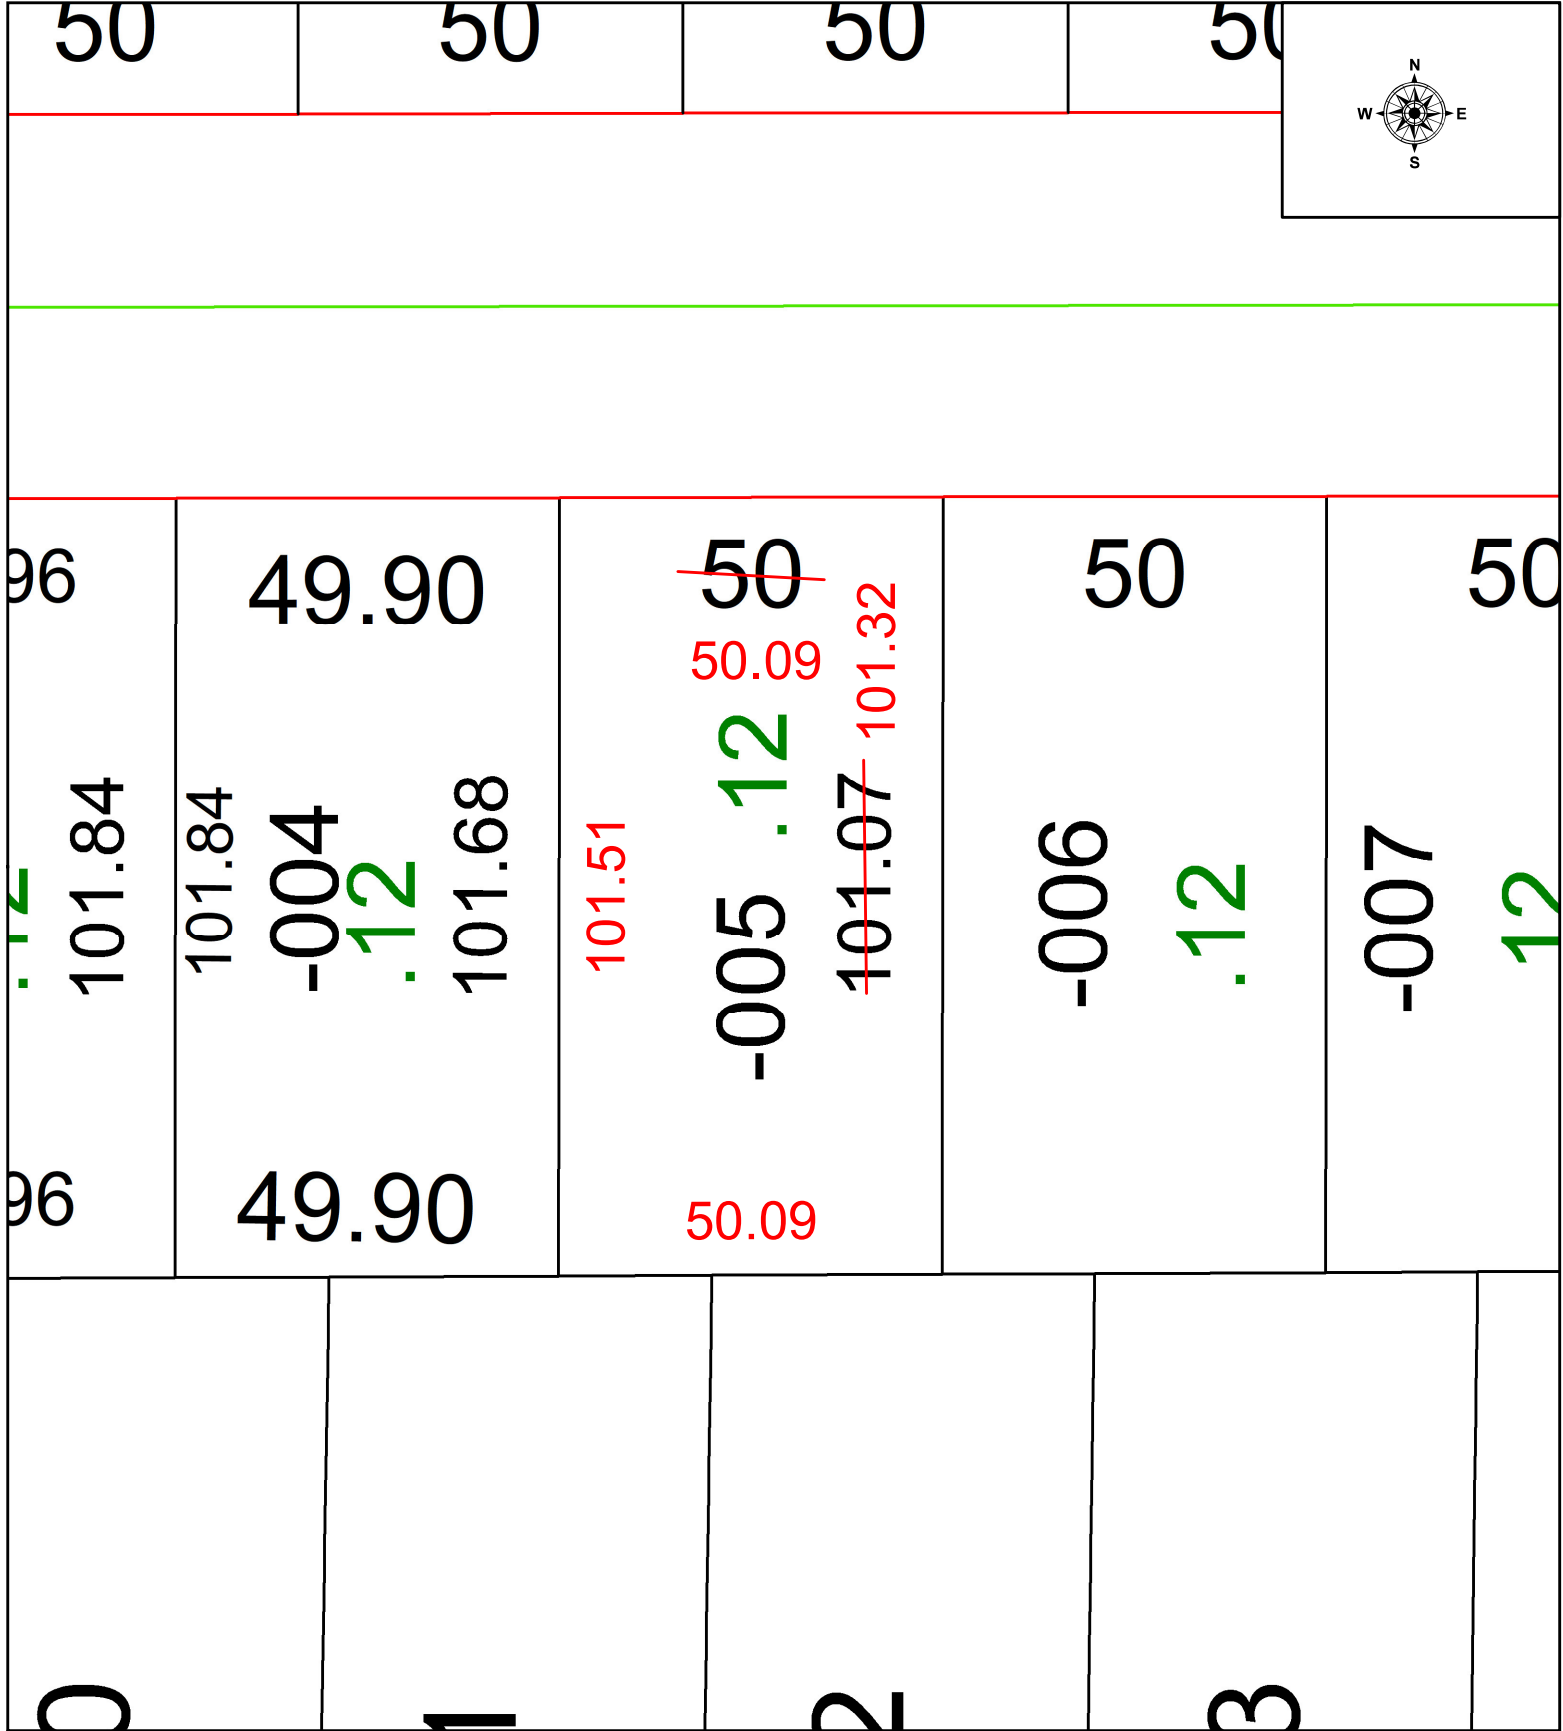

PARENT PARCEL: 06-24-026-103-005

CHILD PARCEL: MAP CORRECTION ONLY

24-05342-C

STARTING POINT: INTERSECTION OF C/L'S OF BELL AVE & PENFIELD AVE

SPLITS/DEEDS PROCESSED
 LORAIN COUNTY TAX MAP DEPARTMENT
 226 MIDDLE AVE. ELYRIA, OH

SURVEYED BY: MATTHEW HILDEBRANDT SURVEY # 51247
 CLOSURE: 1: 67815
 MAP PAGE(S): 06-24-026
 APPROVED BY: WRZ DATE: 8/6/2024
 SCALE: 1" = 25' PRIOR INSTRUMENT: #2018-0685170