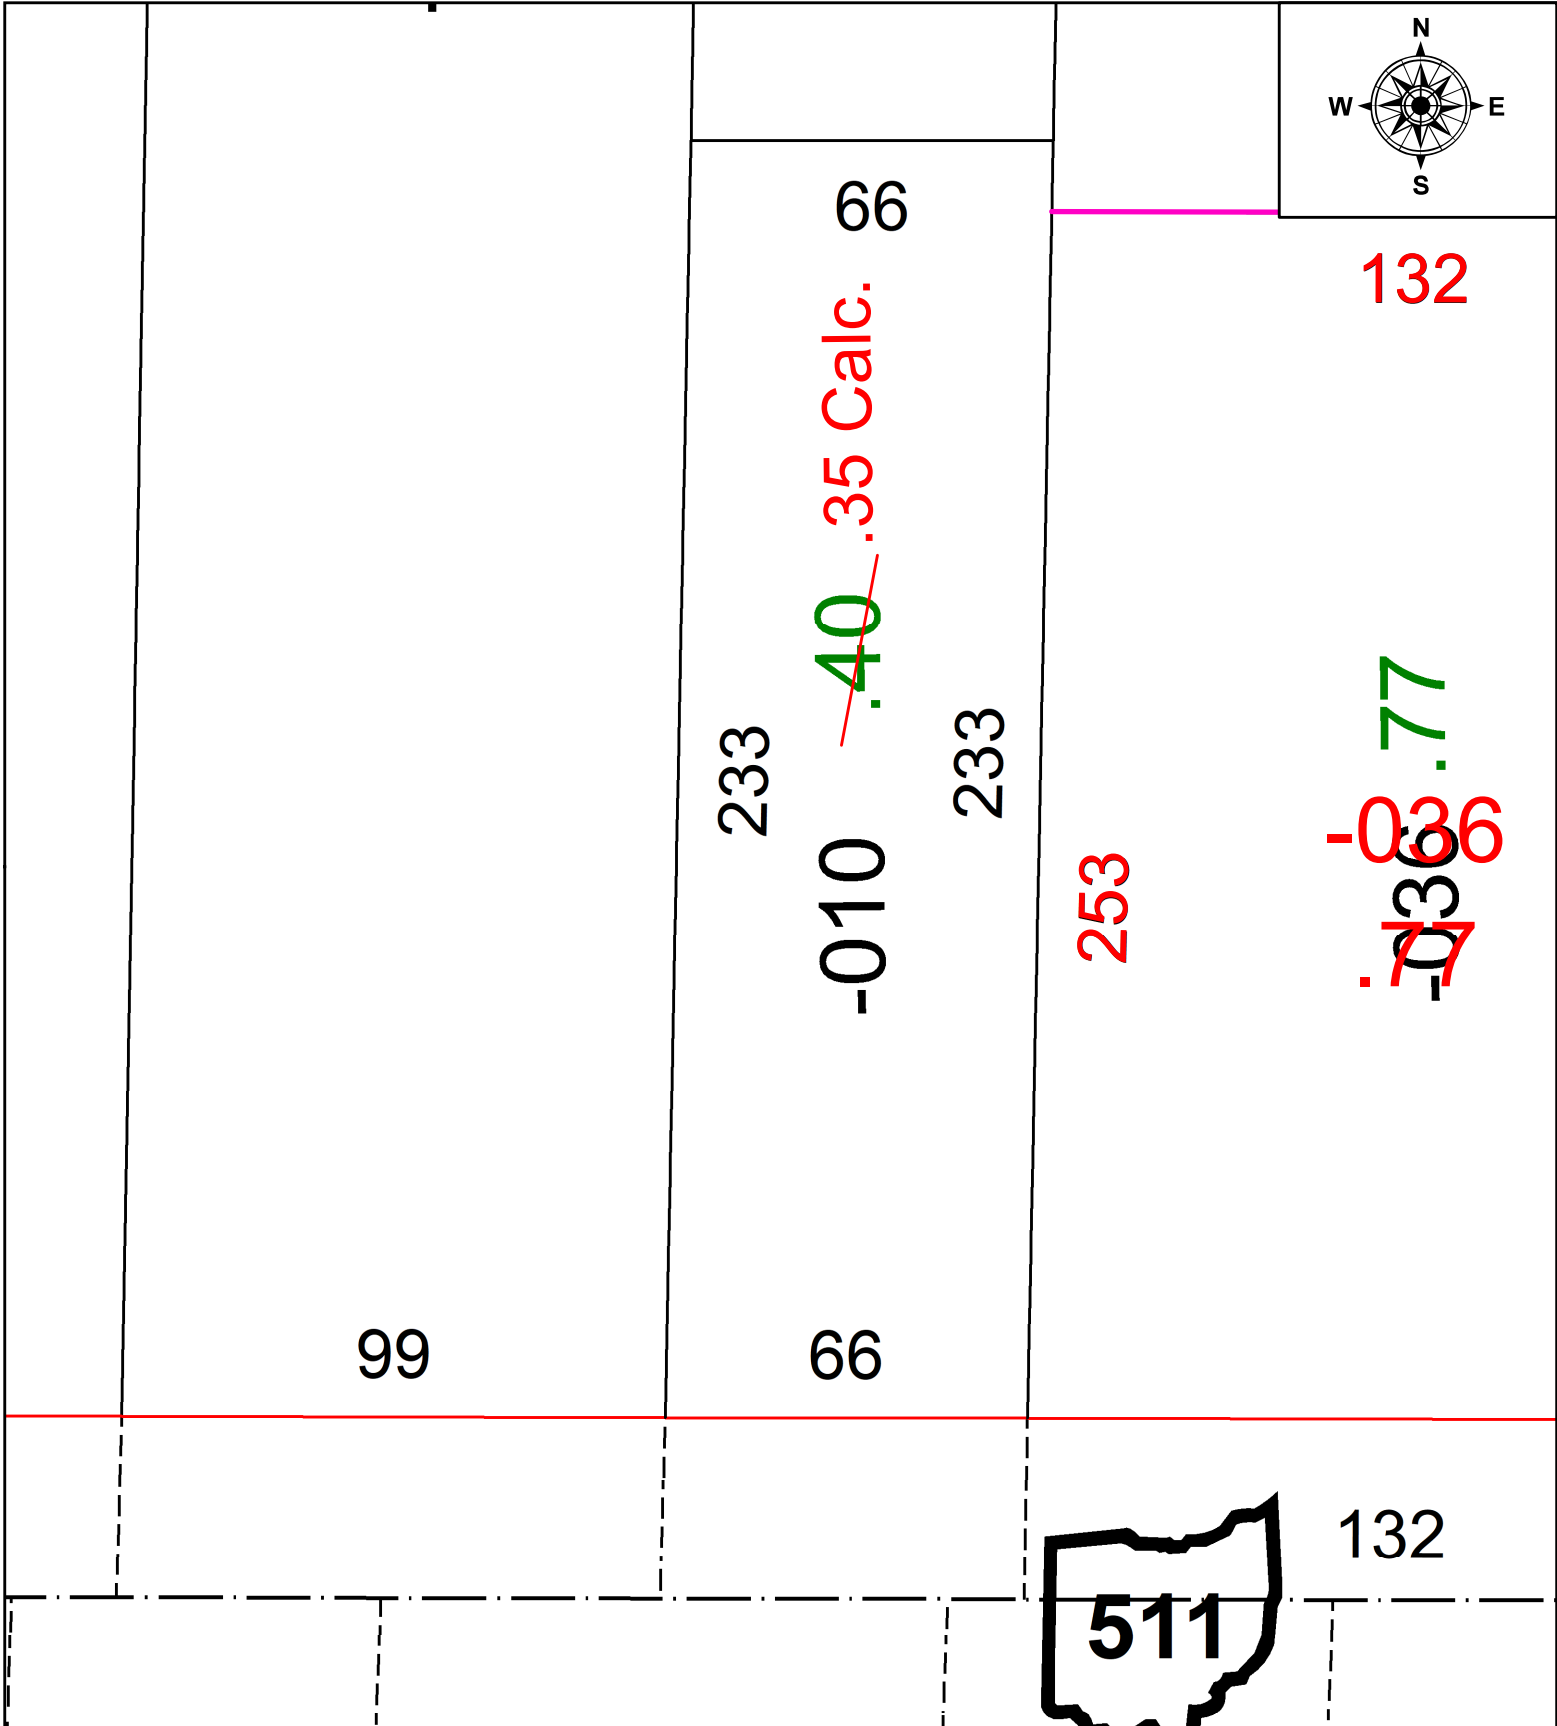

PARENT PARCEL: 09-00-074-102-010

CHILD PARCEL: AC. CORR. PER CALCULATION

STARTING POINT: N/A

24-05322-A

SPLITS/DEEDS PROCESSED
 LORAIN COUNTY TAX MAP DEPARTMENT
 226 MIDDLE AVE. ELYRIA, OH

SURVEYED BY: N/A SURVEY #: N/A
 CLOSURE: N/A
 MAP PAGE(S): 09-00-074
 APPROVED BY: DMA DATE: 7/9/2024
 SCALE: 1" = 35' PRIOR INSTRUMENT: N/A