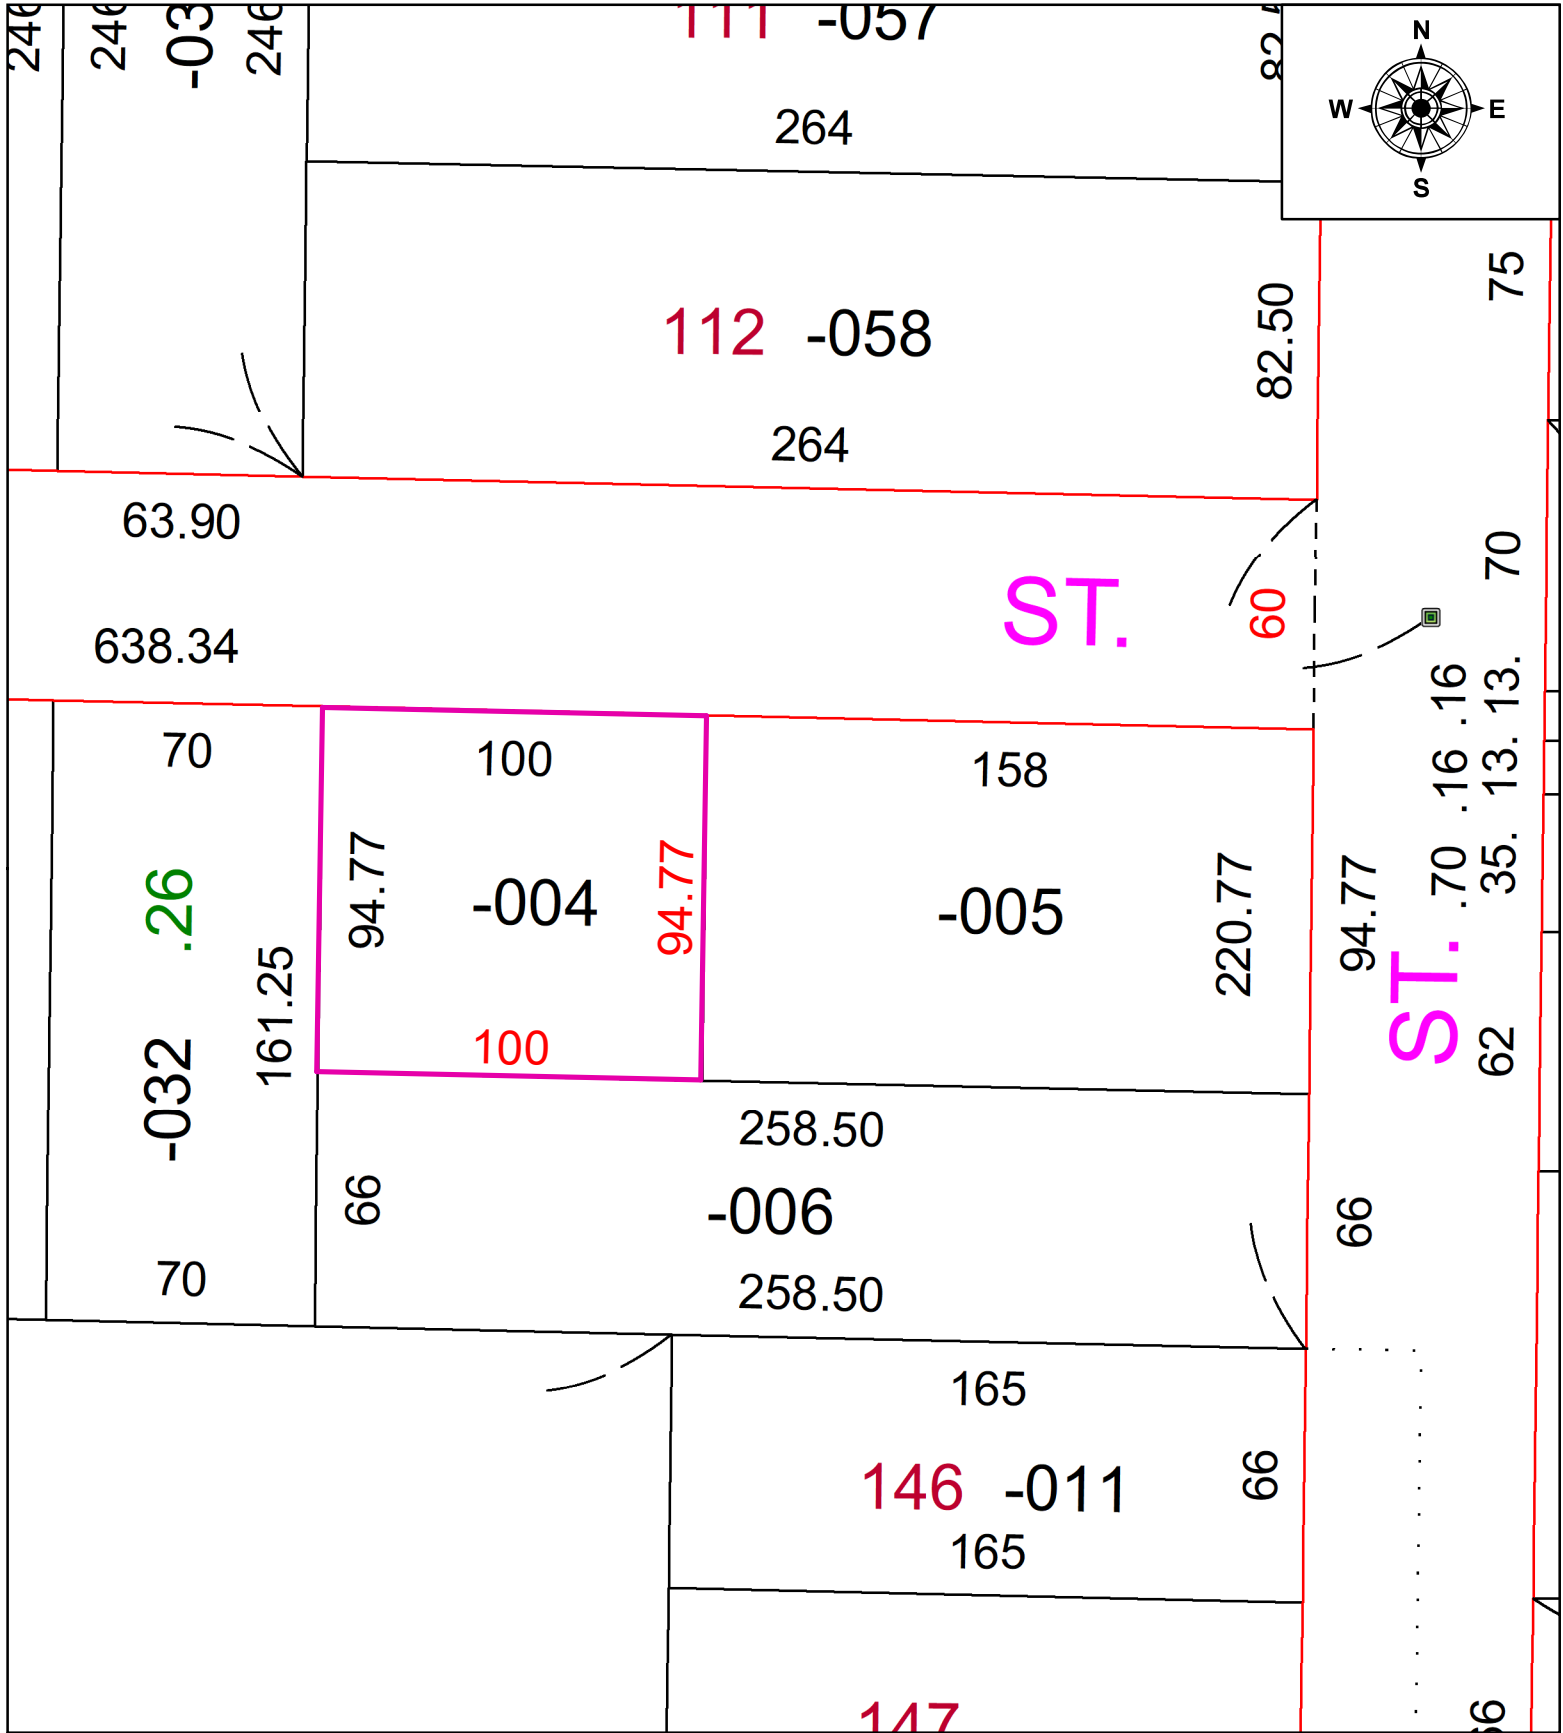

PARENT PARCEL: 18-00-027-113-004

CHILD PARCEL: NEW SURVEY - MAP CORRECTION ONLY

STARTING POINT: I.P. MON. BOX, CL OF PROSPECT ST. & CL OF ERIE ST.

24-05319-D

**SPLITS/DEEDS PROCESSED**  
 LORAIN COUNTY TAX MAP DEPARTMENT  
 226 MIDDLE AVE. ELYRIA, OH

SURVEYED BY: THOMAS SNEZEK  
 CLOSURE: 1: INF  
 MAP PAGE(S): 18-00-027  
 APPROVED BY: TJS DATE: 7/8/2024  
 SCALE: 1" = 50' PRIOR INSTRUMENT: 2022-0882751