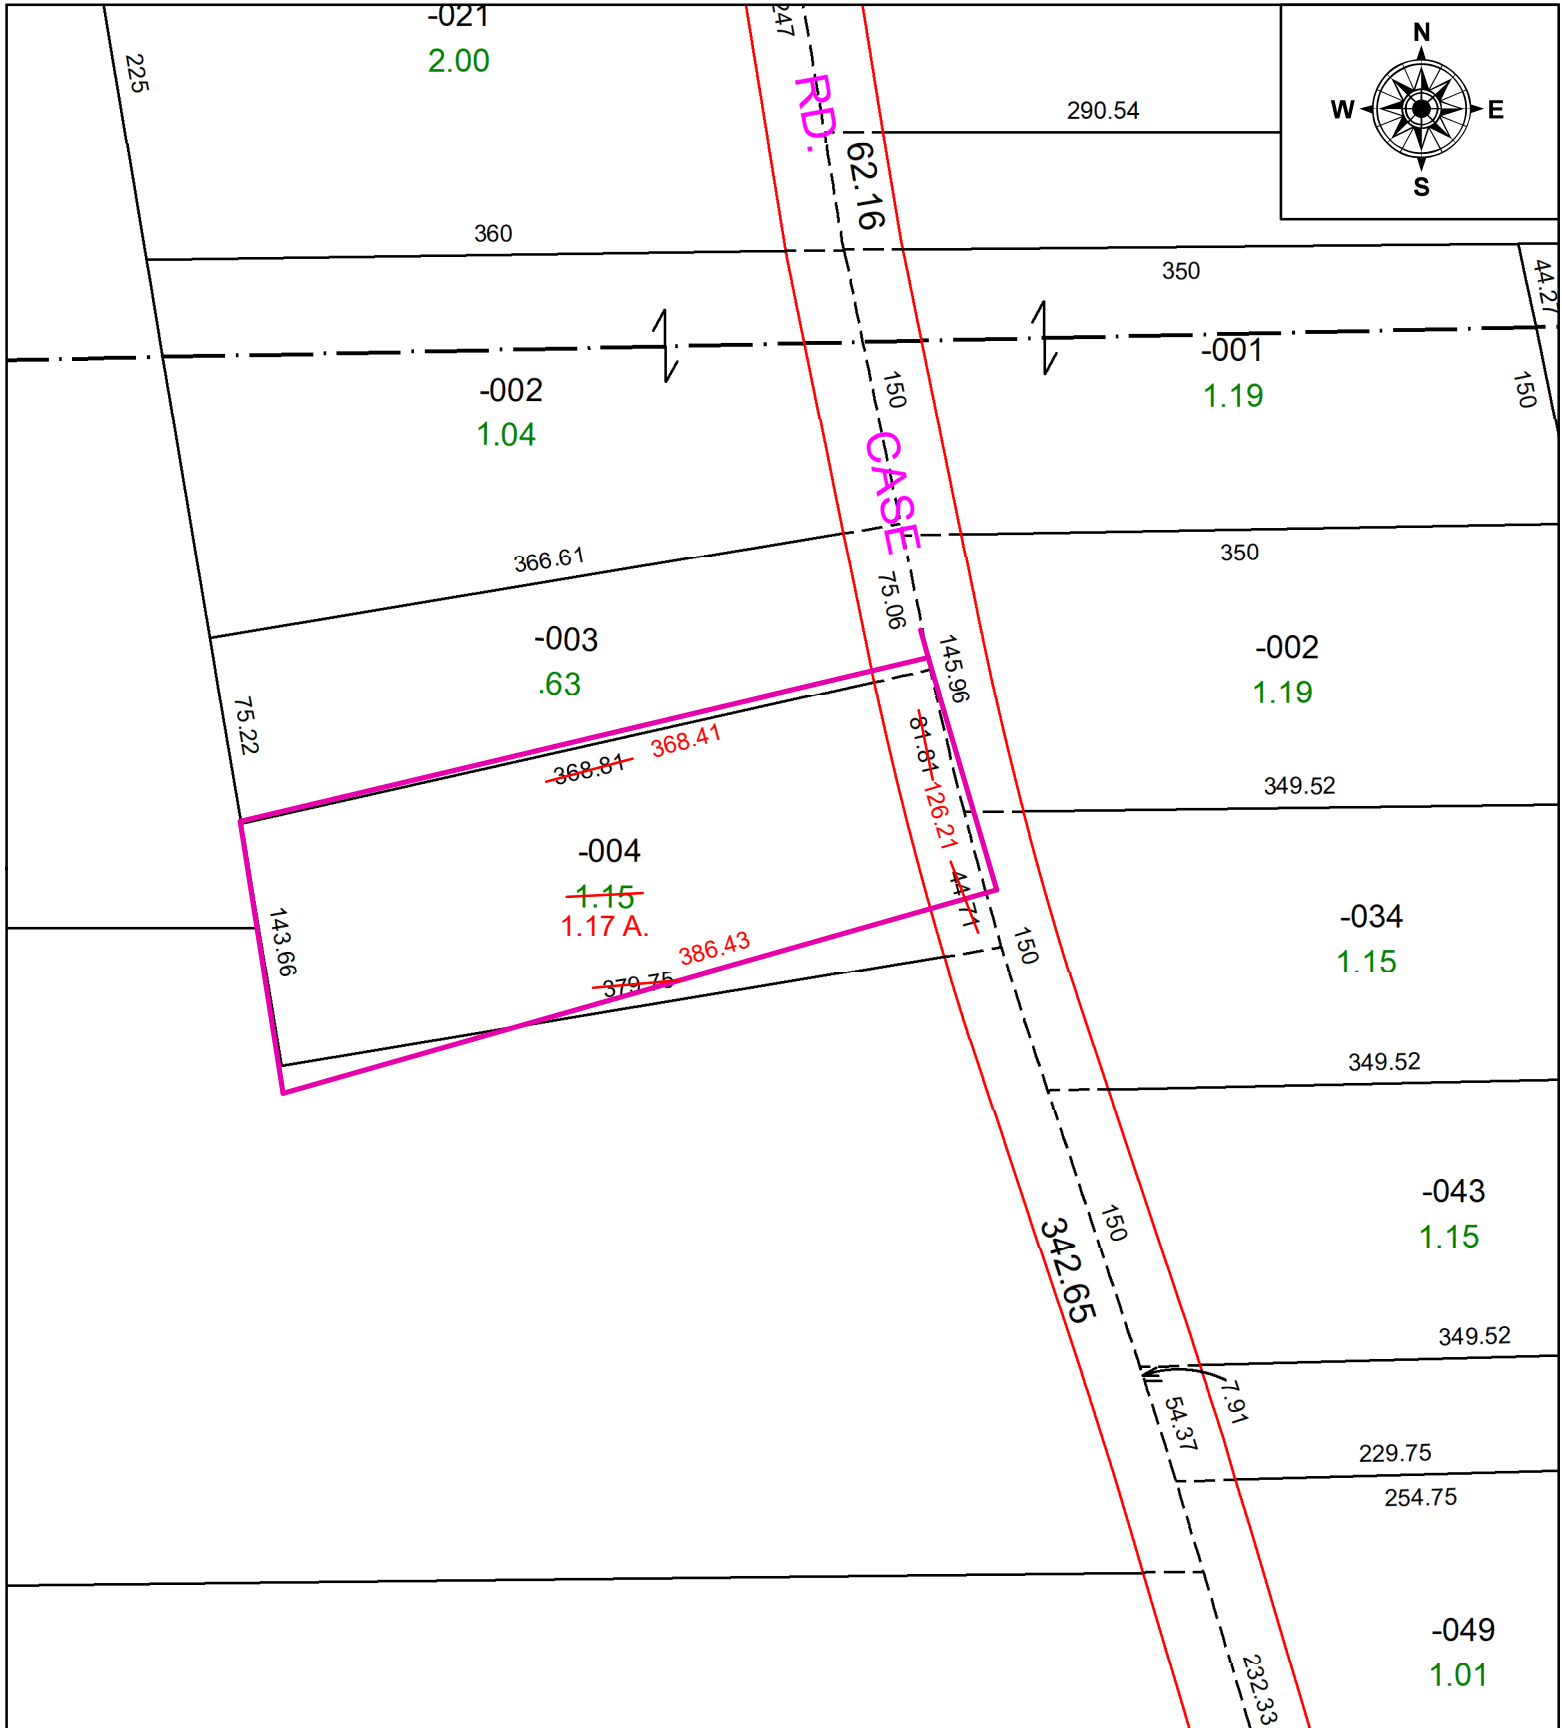

PARENT PARCEL: 07-00-045-101-004

CHILD PARCEL: MAP & ACREAGE CORRECTION

STARTING POINT: I.P. MON. BOX FD. 65.76' SOUTH OF OTTEN RD. & CASE RD. CENTERLINES

24-05304-A

SPLITS/DEEDS PROCESSED
 LORAIN COUNTY TAX MAP DEPARTMENT
 226 MIDDLE AVE. ELYRIA, OH

SURVEYED BY: T. SNEZEK
 CLOSURE: 1: INF
 MAP PAGE(S): 7-00-045
 APPROVED BY: TJS DATE: 5/28/2024
 SCALE: 1" = 100' PRIOR INSTRUMENT: 2015-0587752