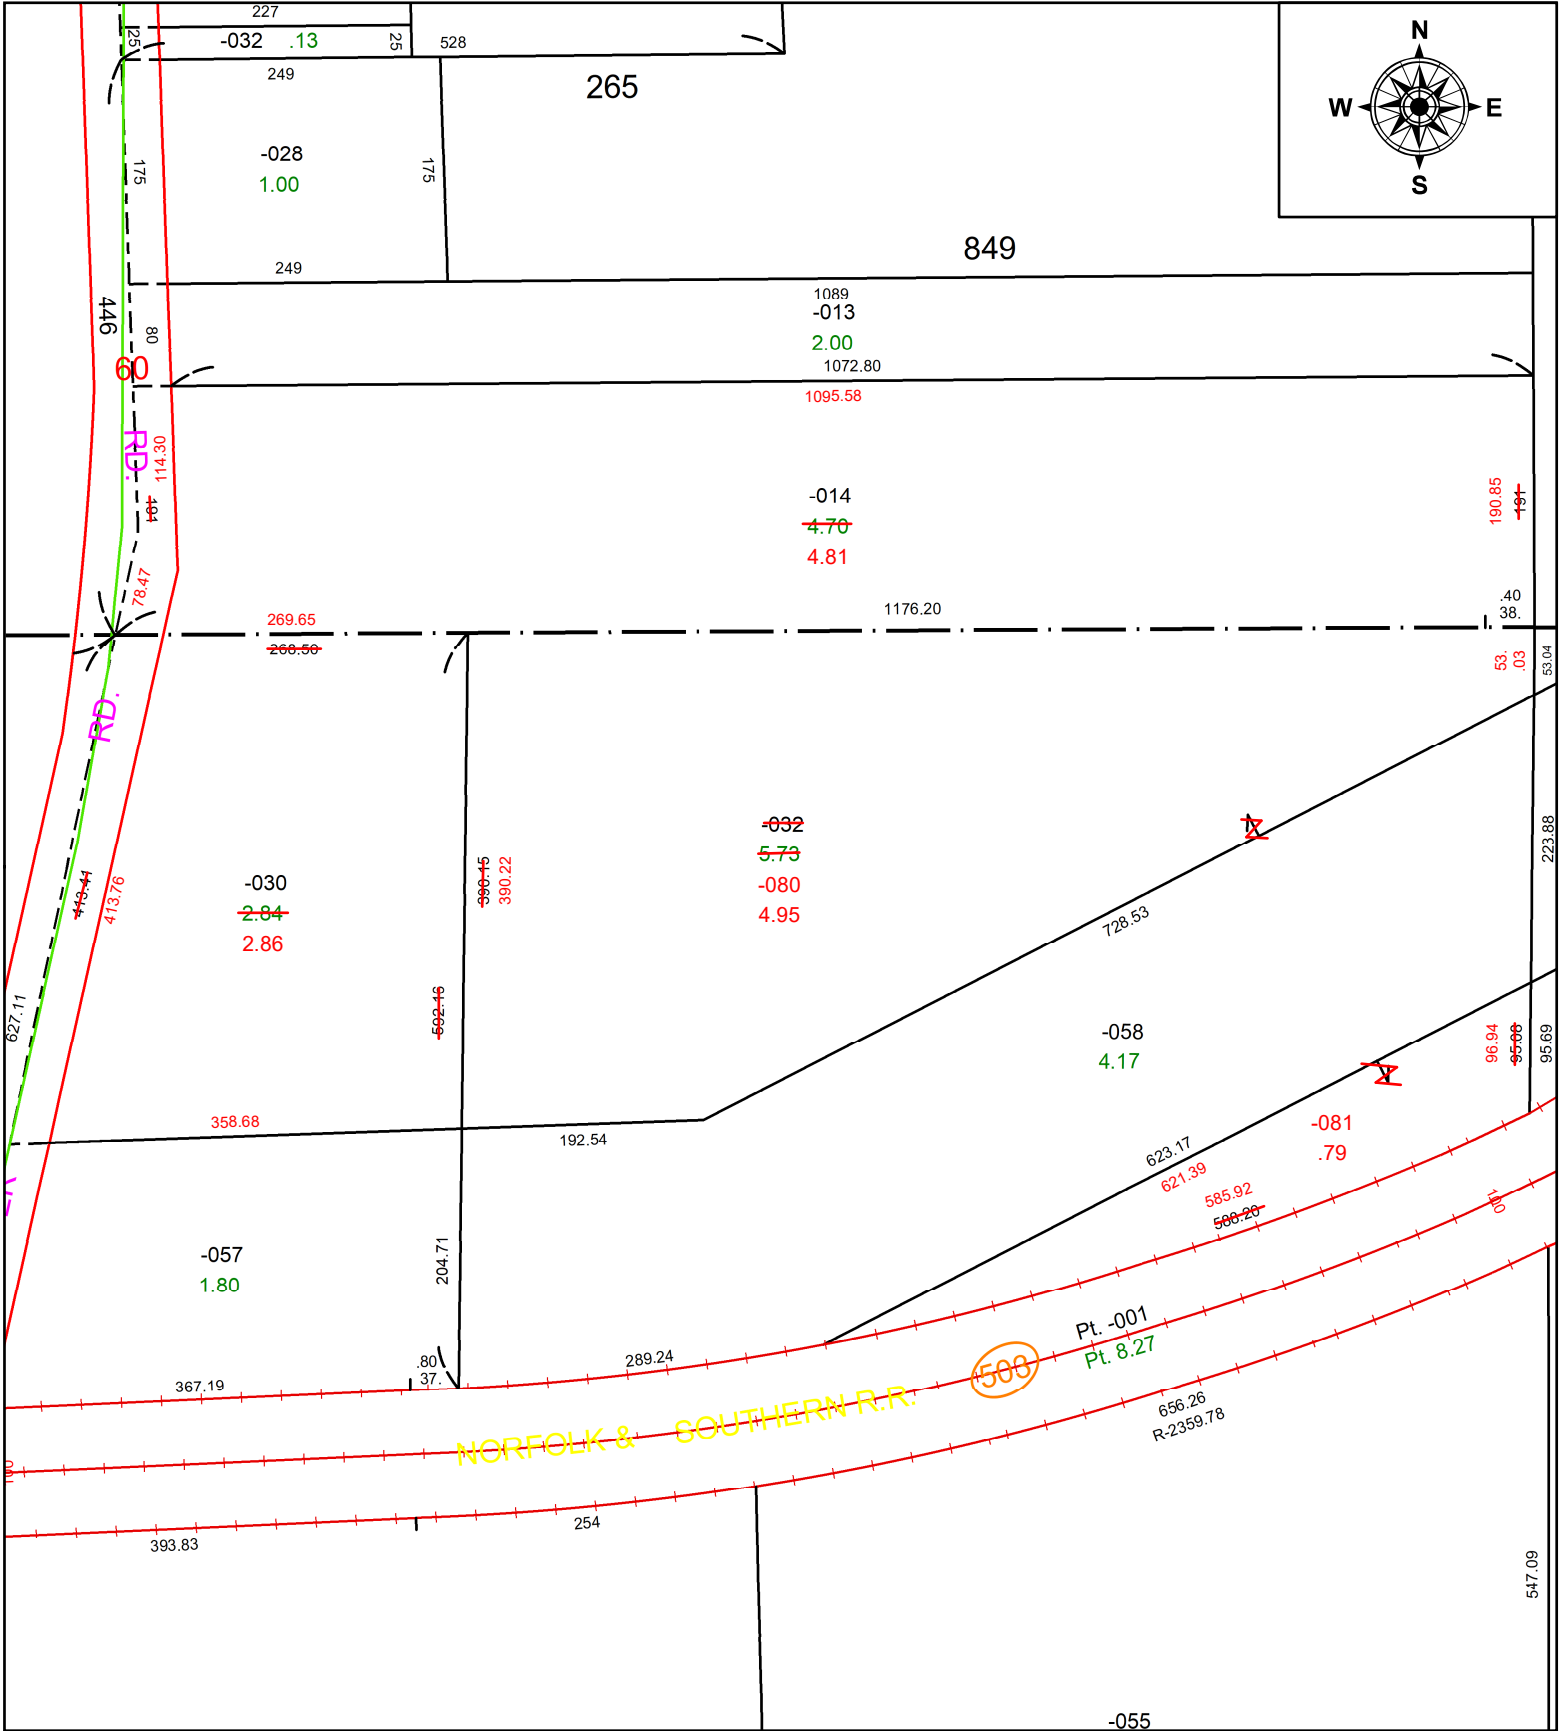

PARENT PARCEL: 03-00-072-000-014, 03-00-073-000-030 & -032

CHILD PARCEL: 03-00-073-000-080 & -081

24-05261-C

STARTING POINT: AC CORR PER SURV BY JOSHUA S. RIEDY

**SPLITS/DEEDS PROCESSED**  
 LORAIN COUNTY TAX MAP DEPARTMENT  
 226 MIDDLE AVE. ELYRIA, OH

**SURVEYED BY:** JOSHUA S. RIEDY **SURV # 51141**  
**CLOSURE:** 1: 100789  
**MAP PAGE(S):** 03-00-072  
**APPROVED BY:** AC **DATE:** March 25, 2024  
**SCALE:** 1 in = 150 ft **PRIOR INSTRUMENT:** 2021- 0821387