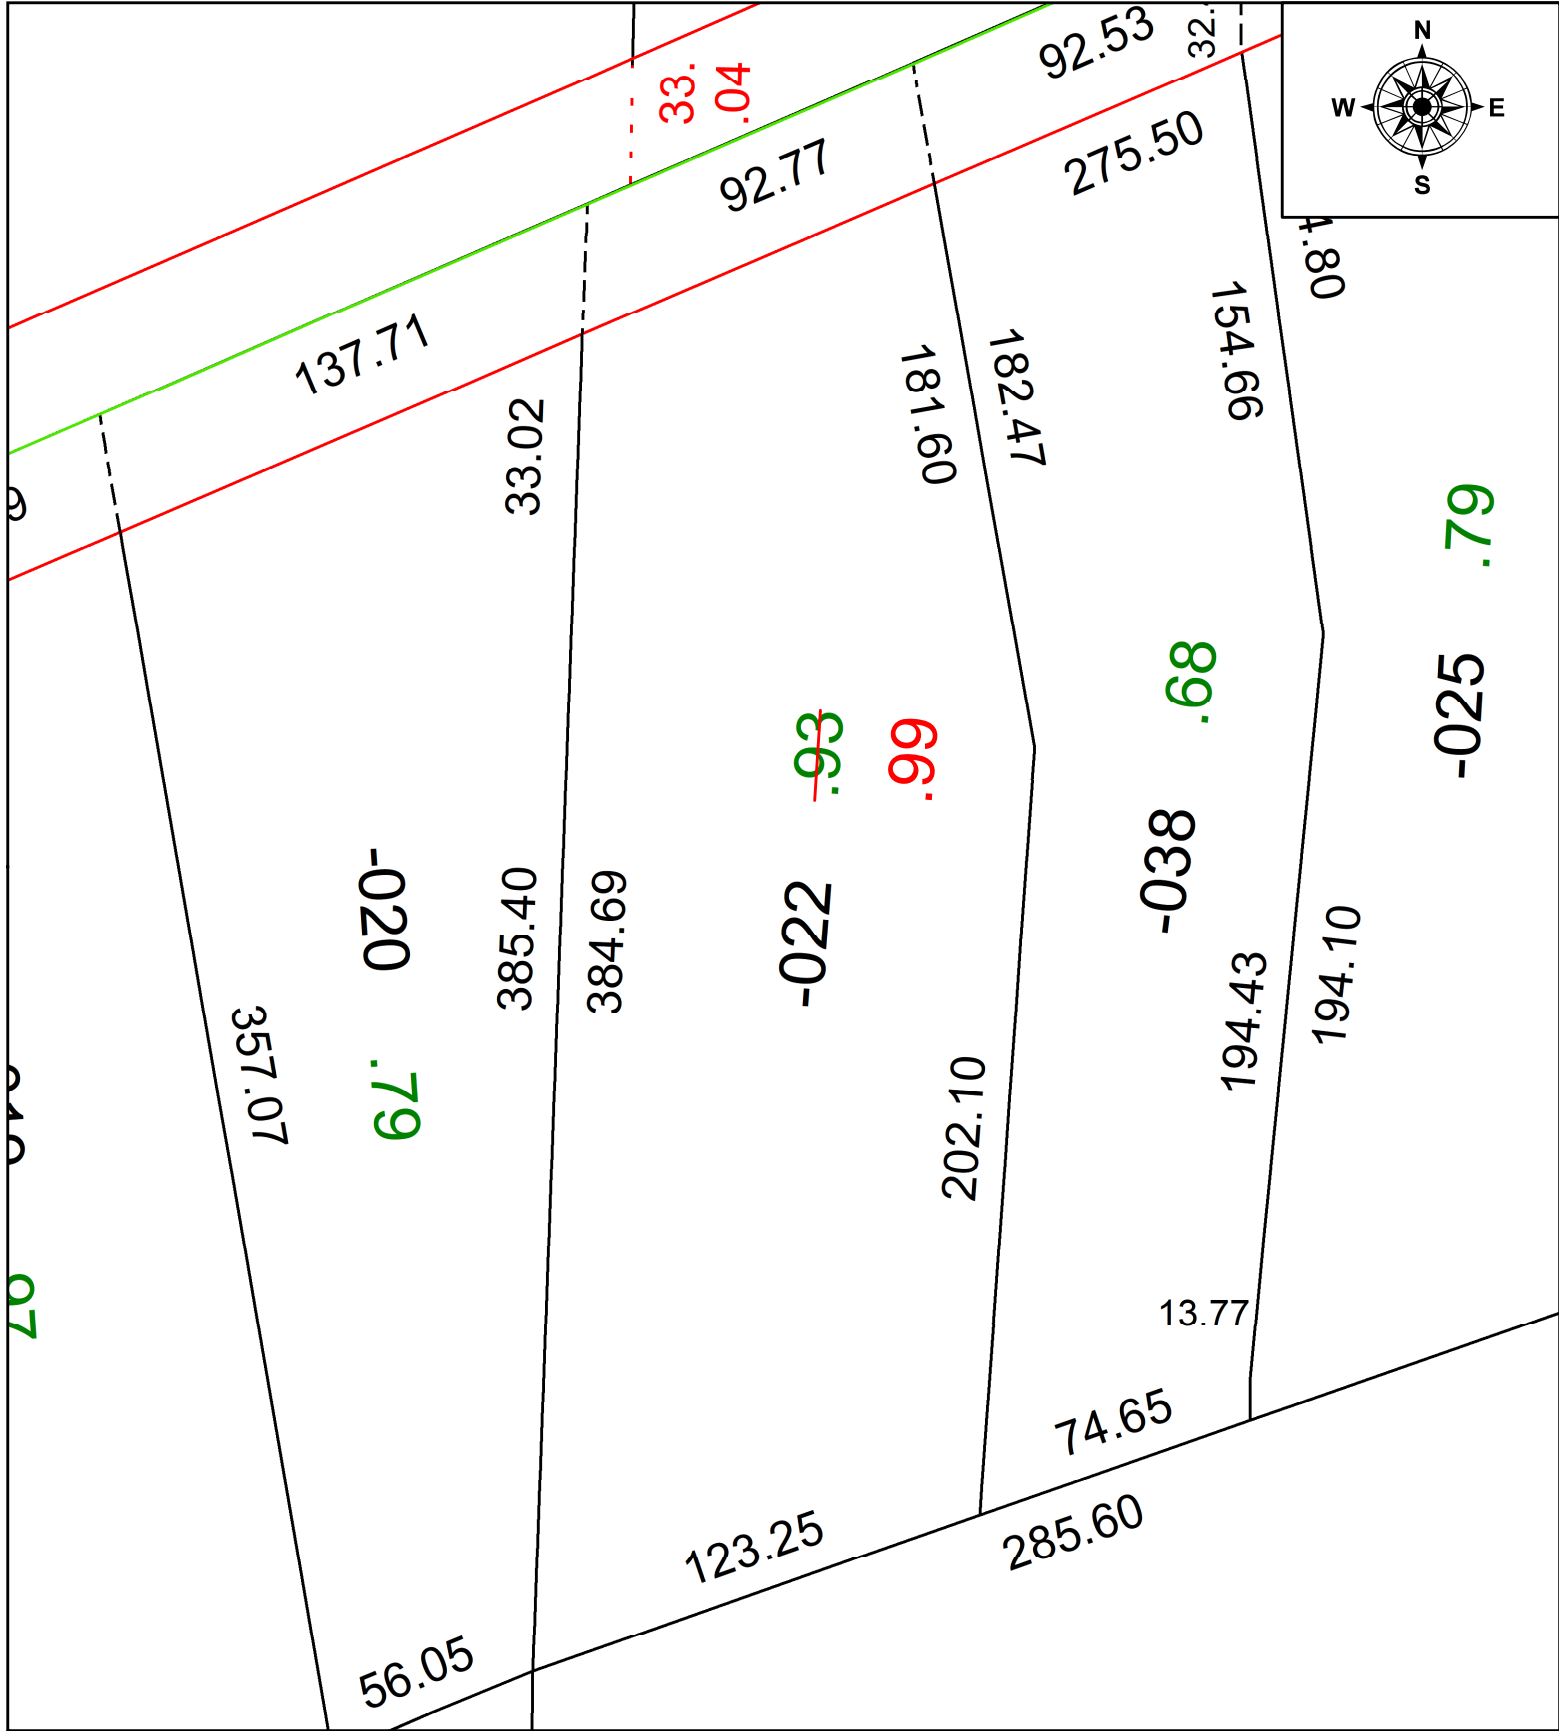

PARENT PARCEL: 07-00-047-000-022

CHILD PARCEL:

STARTING POINT: AC CORR PER SURV BY DALE R. HAYWOOD

24-05257-C

 **SPLITS/DEEDS PROCESSED**
 LORAIN COUNTY TAX MAP DEPARTMENT
 226 MIDDLE AVE. ELYRIA, OH

SURVEYED BY: DALE R. HAYWOOD **SURV #** N/A
CLOSURE: 1: 590336
MAP PAGE(S): 07-00-047
APPROVED BY: AC **DATE:** March 08, 2024
SCALE: 1 in = 50 ft **PRIOR INSTRUMENT:** 2017- 0621124