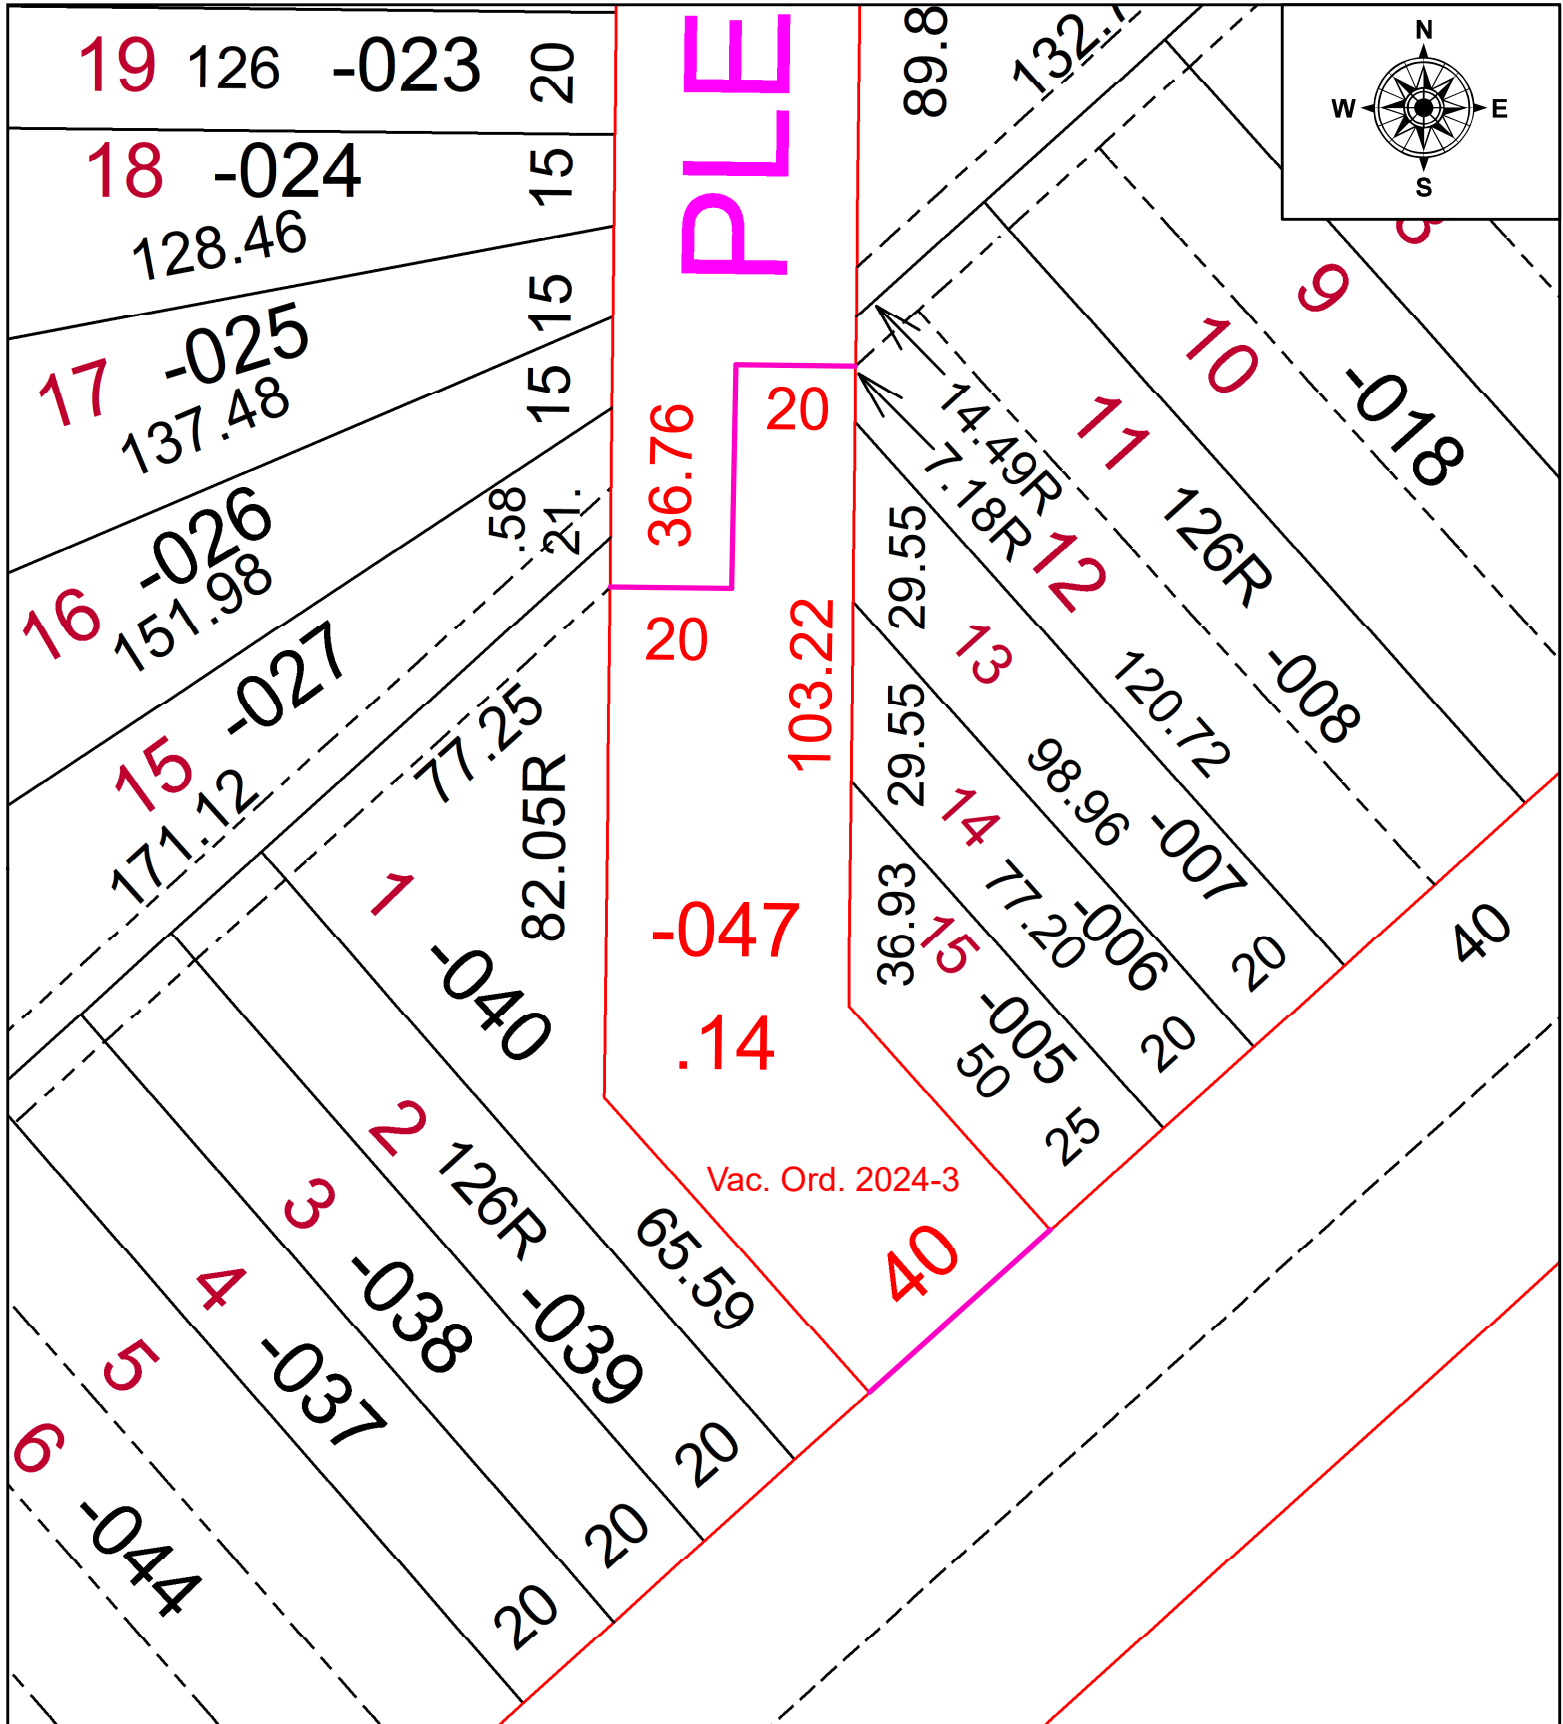

PARENT PARCEL: 07-00-008-113-047

CHILD PARCEL: ADD TO DUP. PER VAC. ORD. # 2024-3

STARTING POINT: N/A

24-05246-V

**SPLITS/DEEDS PROCESSED**  
 LORAIN COUNTY TAX MAP DEPARTMENT  
 226 MIDDLE AVE. ELYRIA, OH

SURVEYED BY: WILFREDO BARBOSA SURVEY #: N/A  
 CLOSURE: N/A  
 MAP PAGE(S): 07-00-008  
 APPROVED BY: DMA DATE: 2/12/2024  
 SCALE: 1" = 25' PRIOR INSTRUMENT: N/A