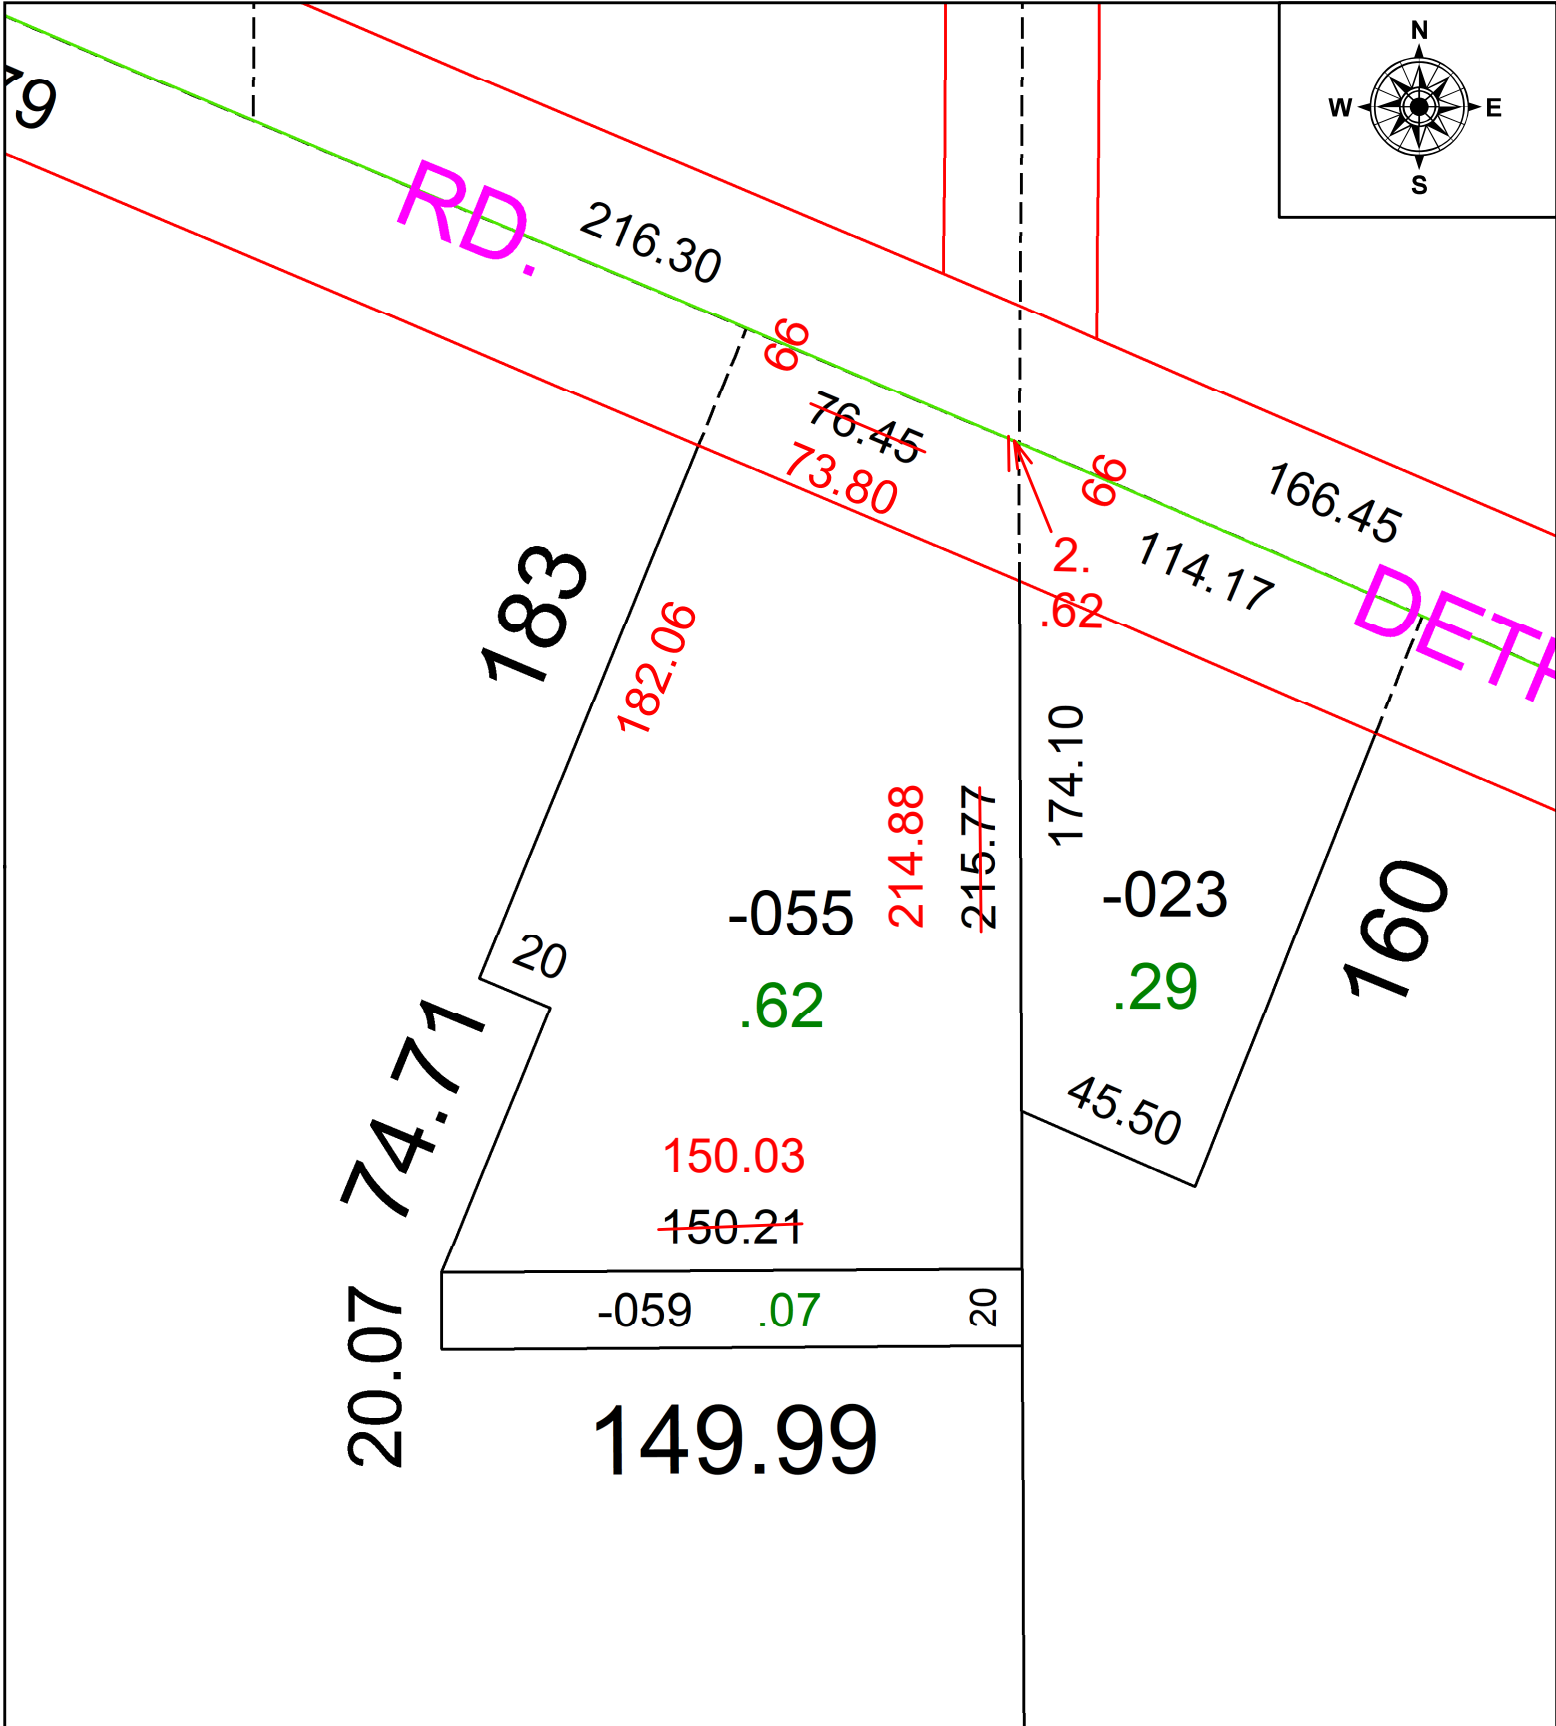

PARENT PARCEL: 04-00-015-110-055

CHILD PARCEL: **MAP CORRECTION ONLY**

STARTING POINT: C/L OF DETRIOT RD AND RIDGE RD

24-05239-C

**SPLITS/DEEDS PROCESSED**  
 LORAIN COUNTY TAX MAP DEPARTMENT  
 226 MIDDLE AVE. ELYRIA, OH

SURVEYED BY: MATTHEW A. HILDEBRANDT	SURV # 51119
CLOSURE: 1: 361120	
MAP PAGE(S): 04-00-015	
APPROVED BY: AC	DATE: February 02, 2024
SCALE: 1 in = 50 ft	PRIOR INSTRUMENT: 2023- 0914044