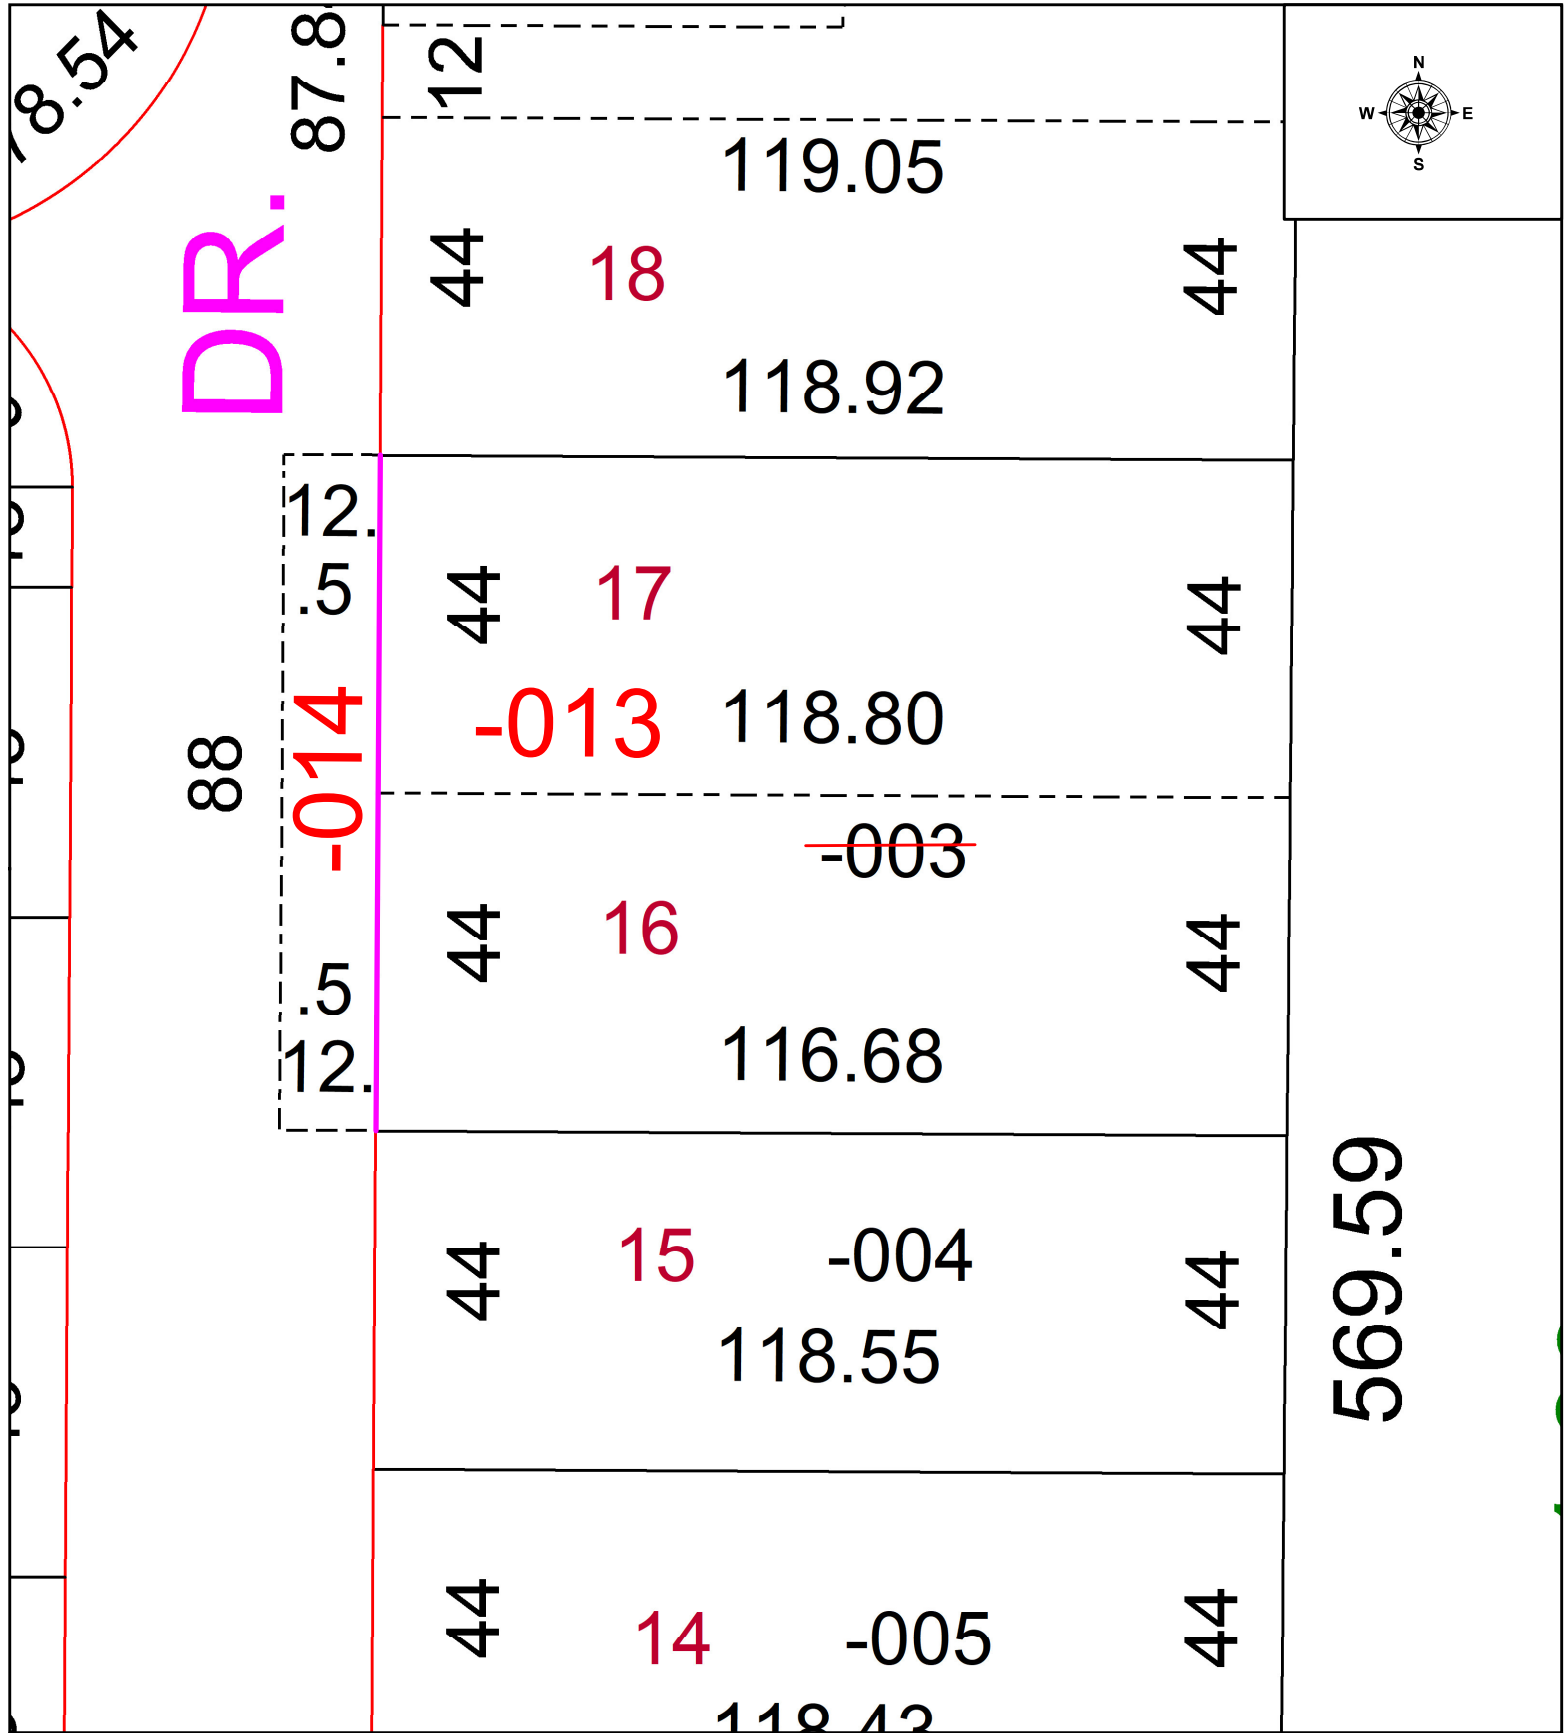

PARENT PARCEL: 04-00-018-133-003

CHILD PARCEL: 04-00-018-133-013 & -014 UNCOMBINATION PER PRIOR INSTRU. #2007-0208294

24-05229-U

STARTING POINT:

**SPLITS/DEEDS PROCESSED**  
LORAIN COUNTY TAX MAP DEPARTMENT  
226 MIDDLE AVE. ELYRIA, OH

SURVEYED BY:	N/A	SURVEY #	N/A
CLOSURE:	1:		
MAP PAGE(S):	04-00-018		
APPROVED BY:	WRZ	DATE:	1/10/2024
SCALE:	1" = 25'	PRIOR INSTRUMENT:	#2007-0208294