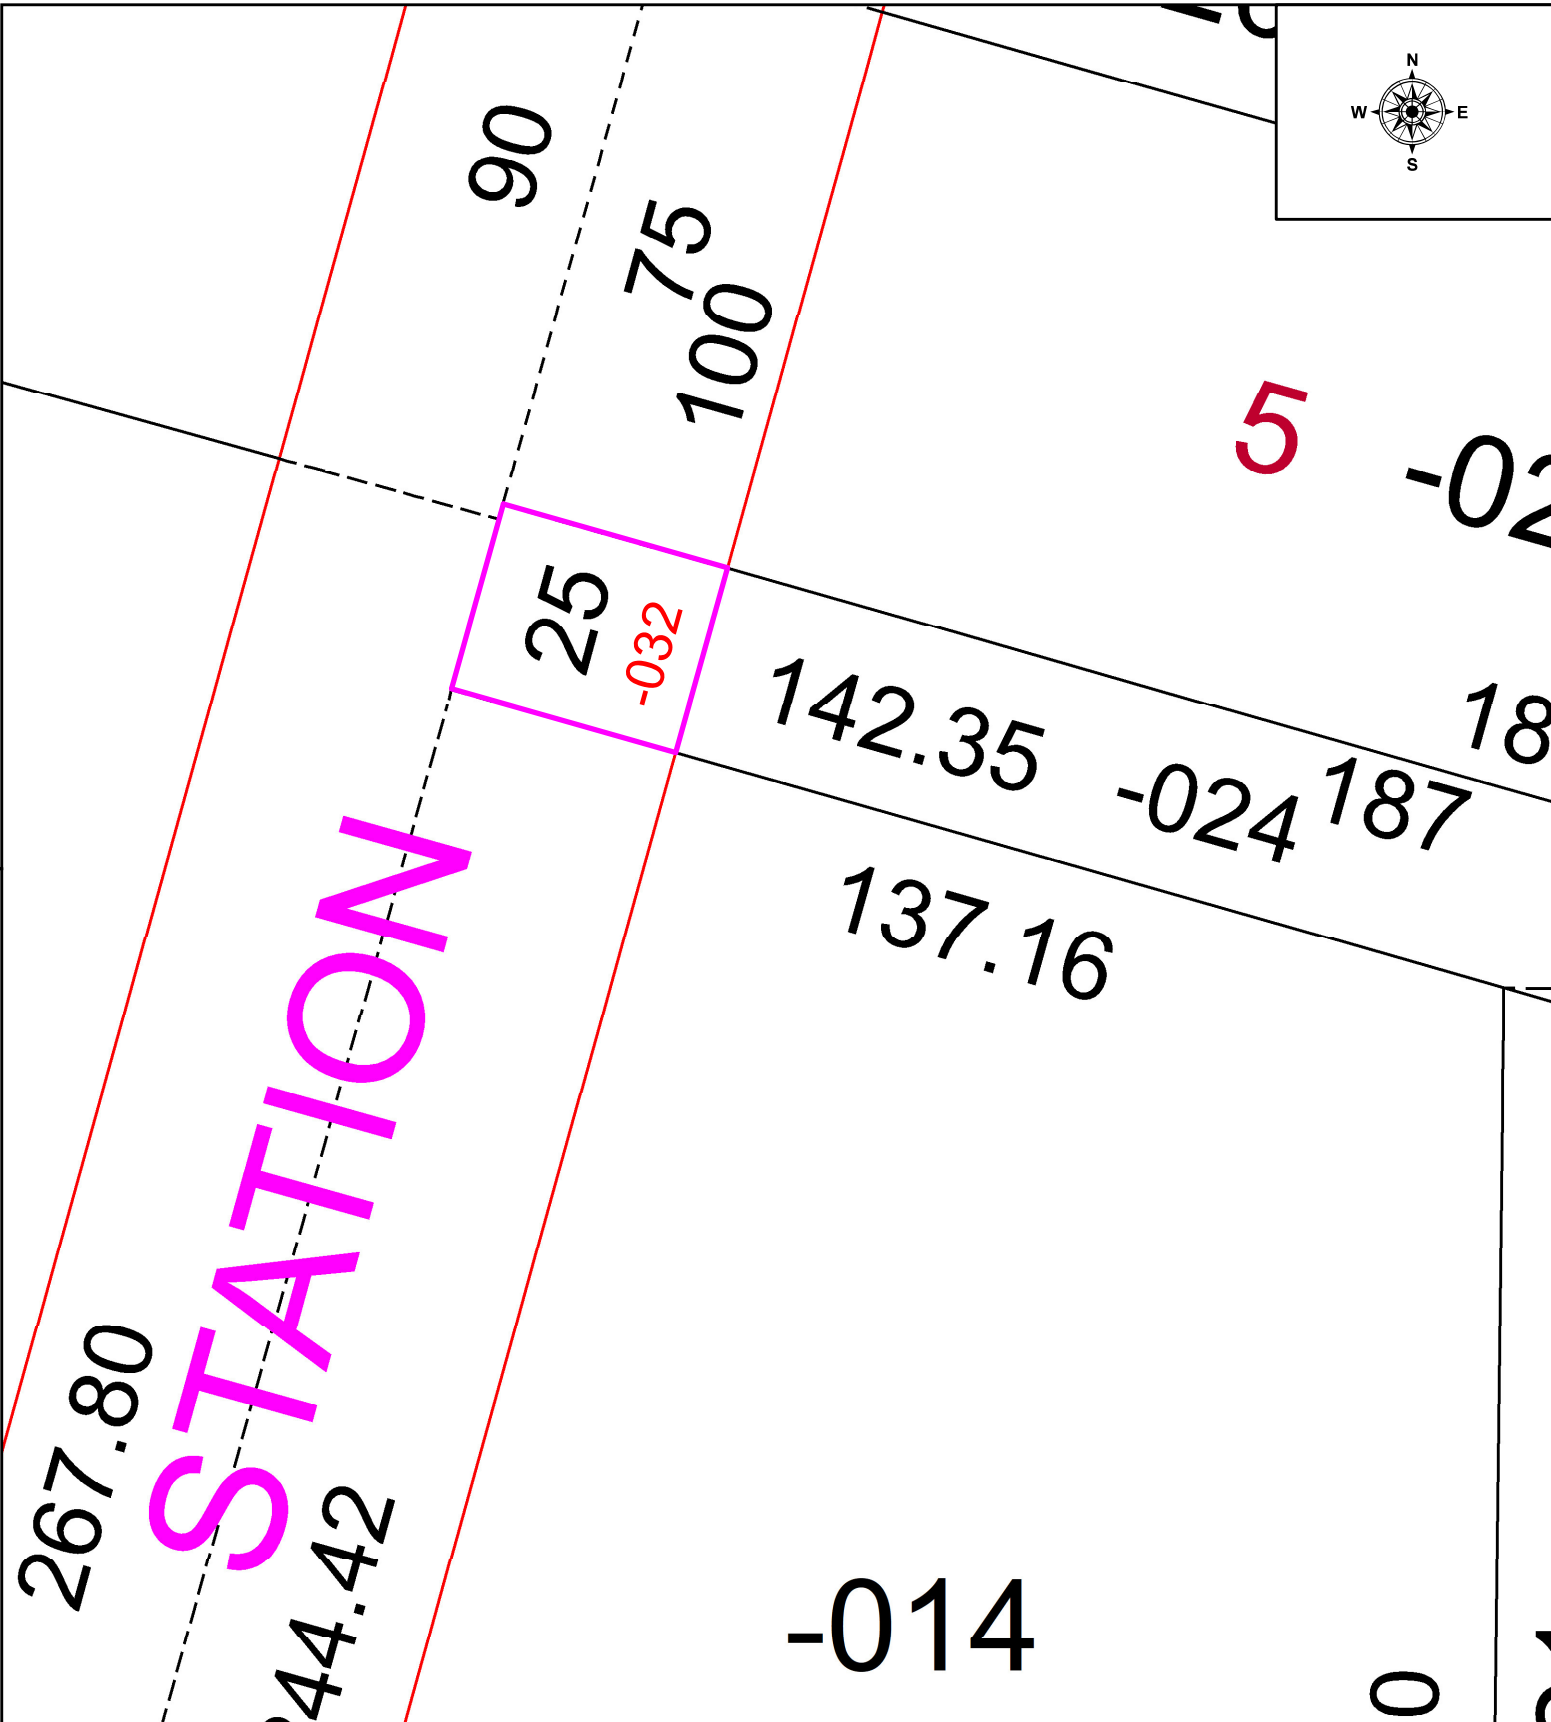

PARENT PARCEL:

CHILD PARCEL:

STARTING POINT:

12-00-076-103-032

ADD TO DUP PER DV 601/273

24-05226-A

SPLITS/DEEDS PROCESSED

LORAIN COUNTY TAX MAP DEPARTMENT
226 MIDDLE AVE. ELYRIA, OH

SURVEYED BY:	N/A	SURVEY #	N/A
CLOSURE:	1:		
MAP PAGE(S):	12-00-076		
APPROVED BY:	WRZ	DATE:	1/4/2024
SCALE:	1" = 25'	PRIOR INSTRUMENT:	DV 601/273