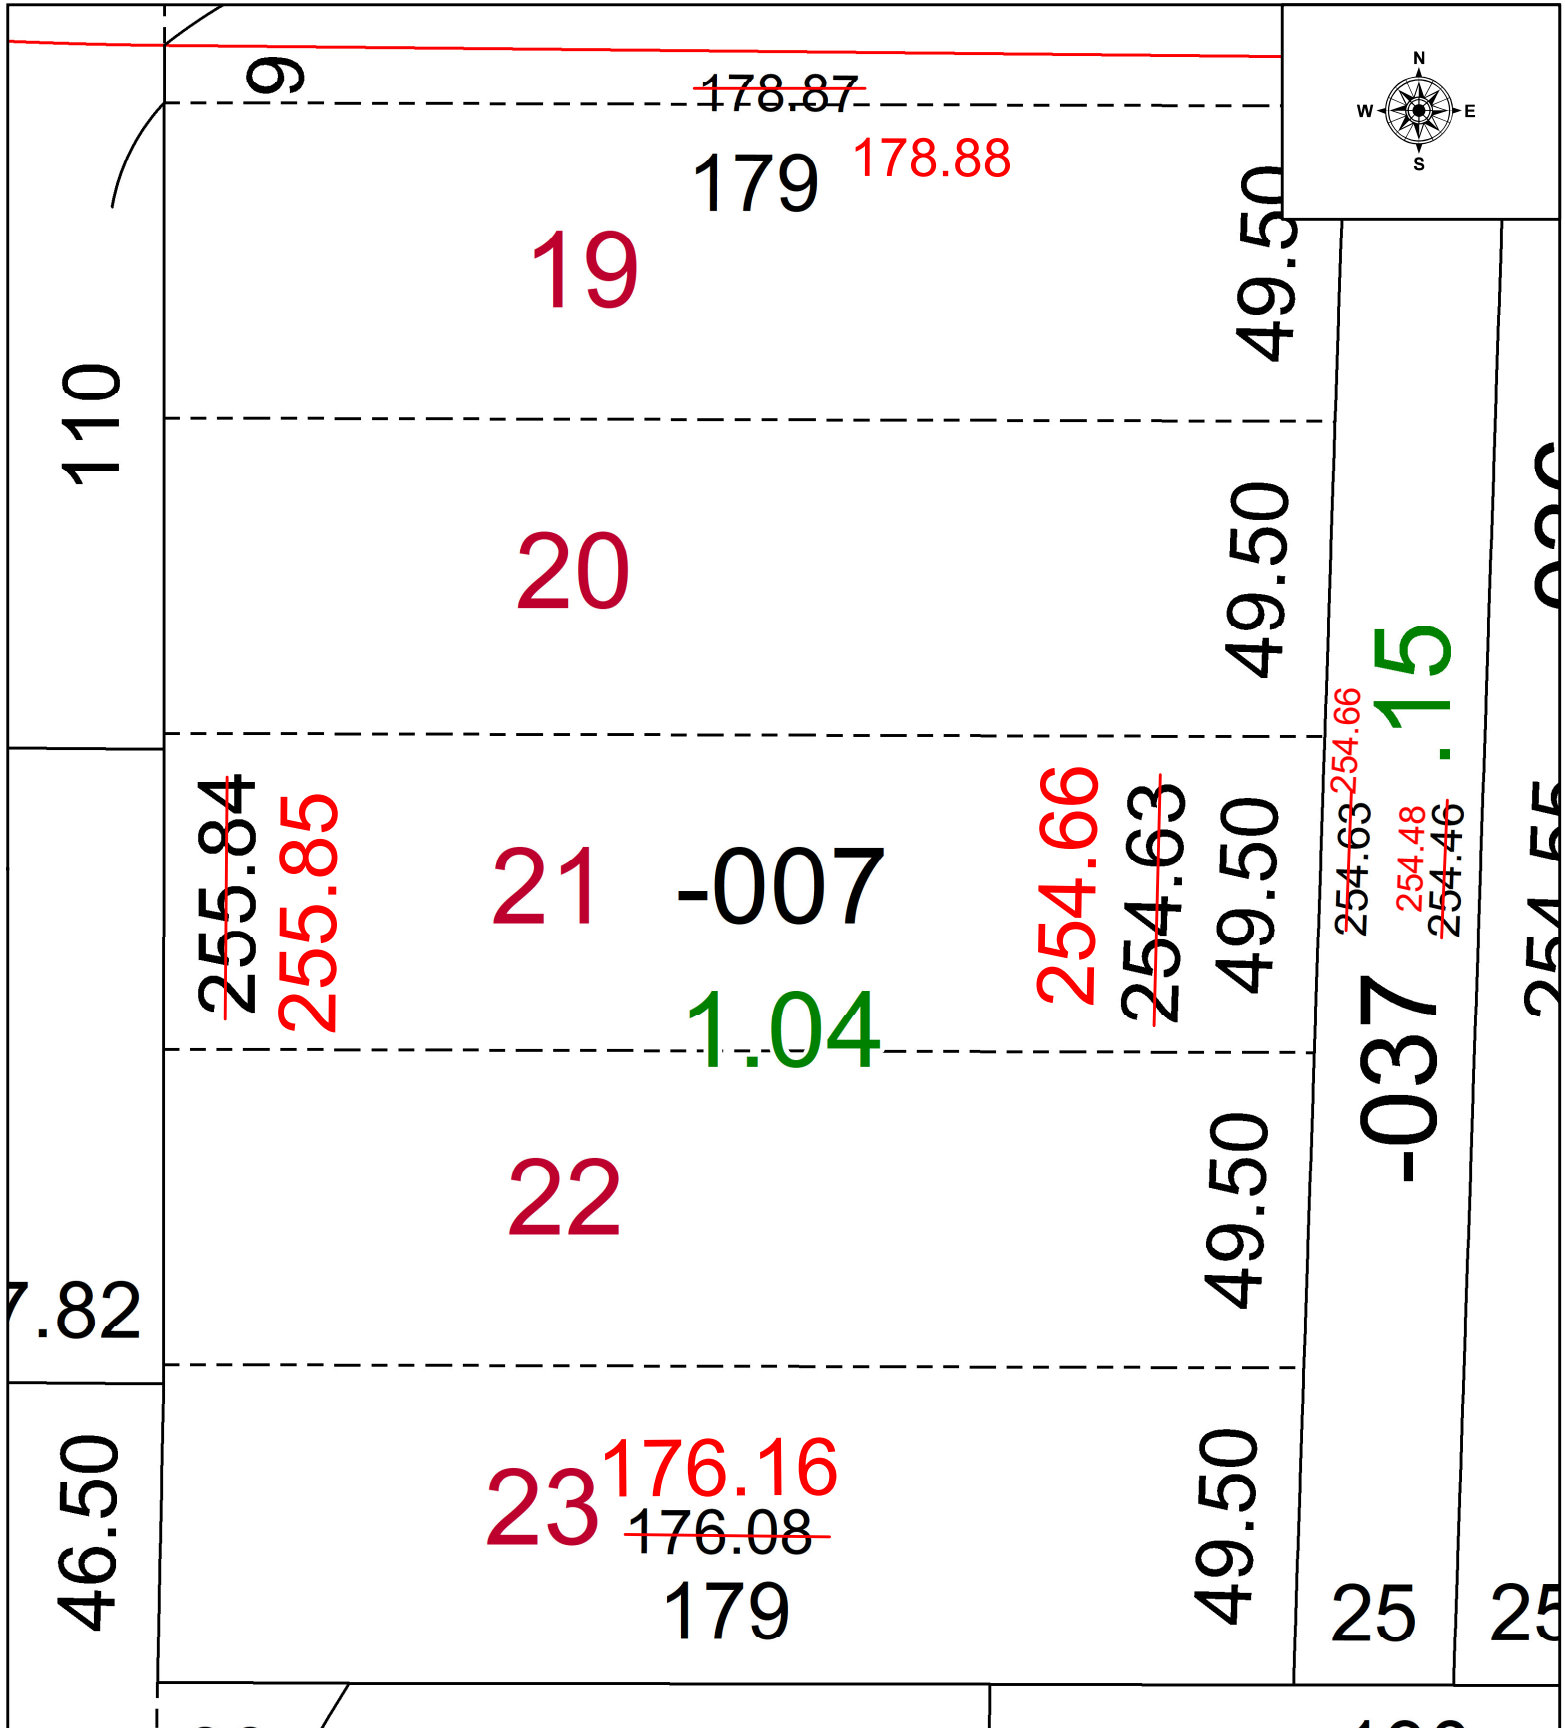

PARENT PARCEL: 09-00-084-107-007 & -037

CHILD PARCEL: MAP CORRECTION ONLY

STARTING POINT: C/L OF W COLLEGE ST AND PROSPECT ST

23-05204-C

SPLITS/DEEDS PROCESSED
 LORAIN COUNTY TAX MAP DEPARTMENT
 226 MIDDLE AVE. ELYRIA, OH

SURVEYED BY: RICHARD FREDRICKSON SURVEY # 51075
 CLOSURE: 1: 100789
 MAP PAGE(S): 09-00-084
 APPROVED BY: WRZ DATE: 12/4/2023
 SCALE: 1" = 30 PRIOR INSTRUMENT: #2023-0937406