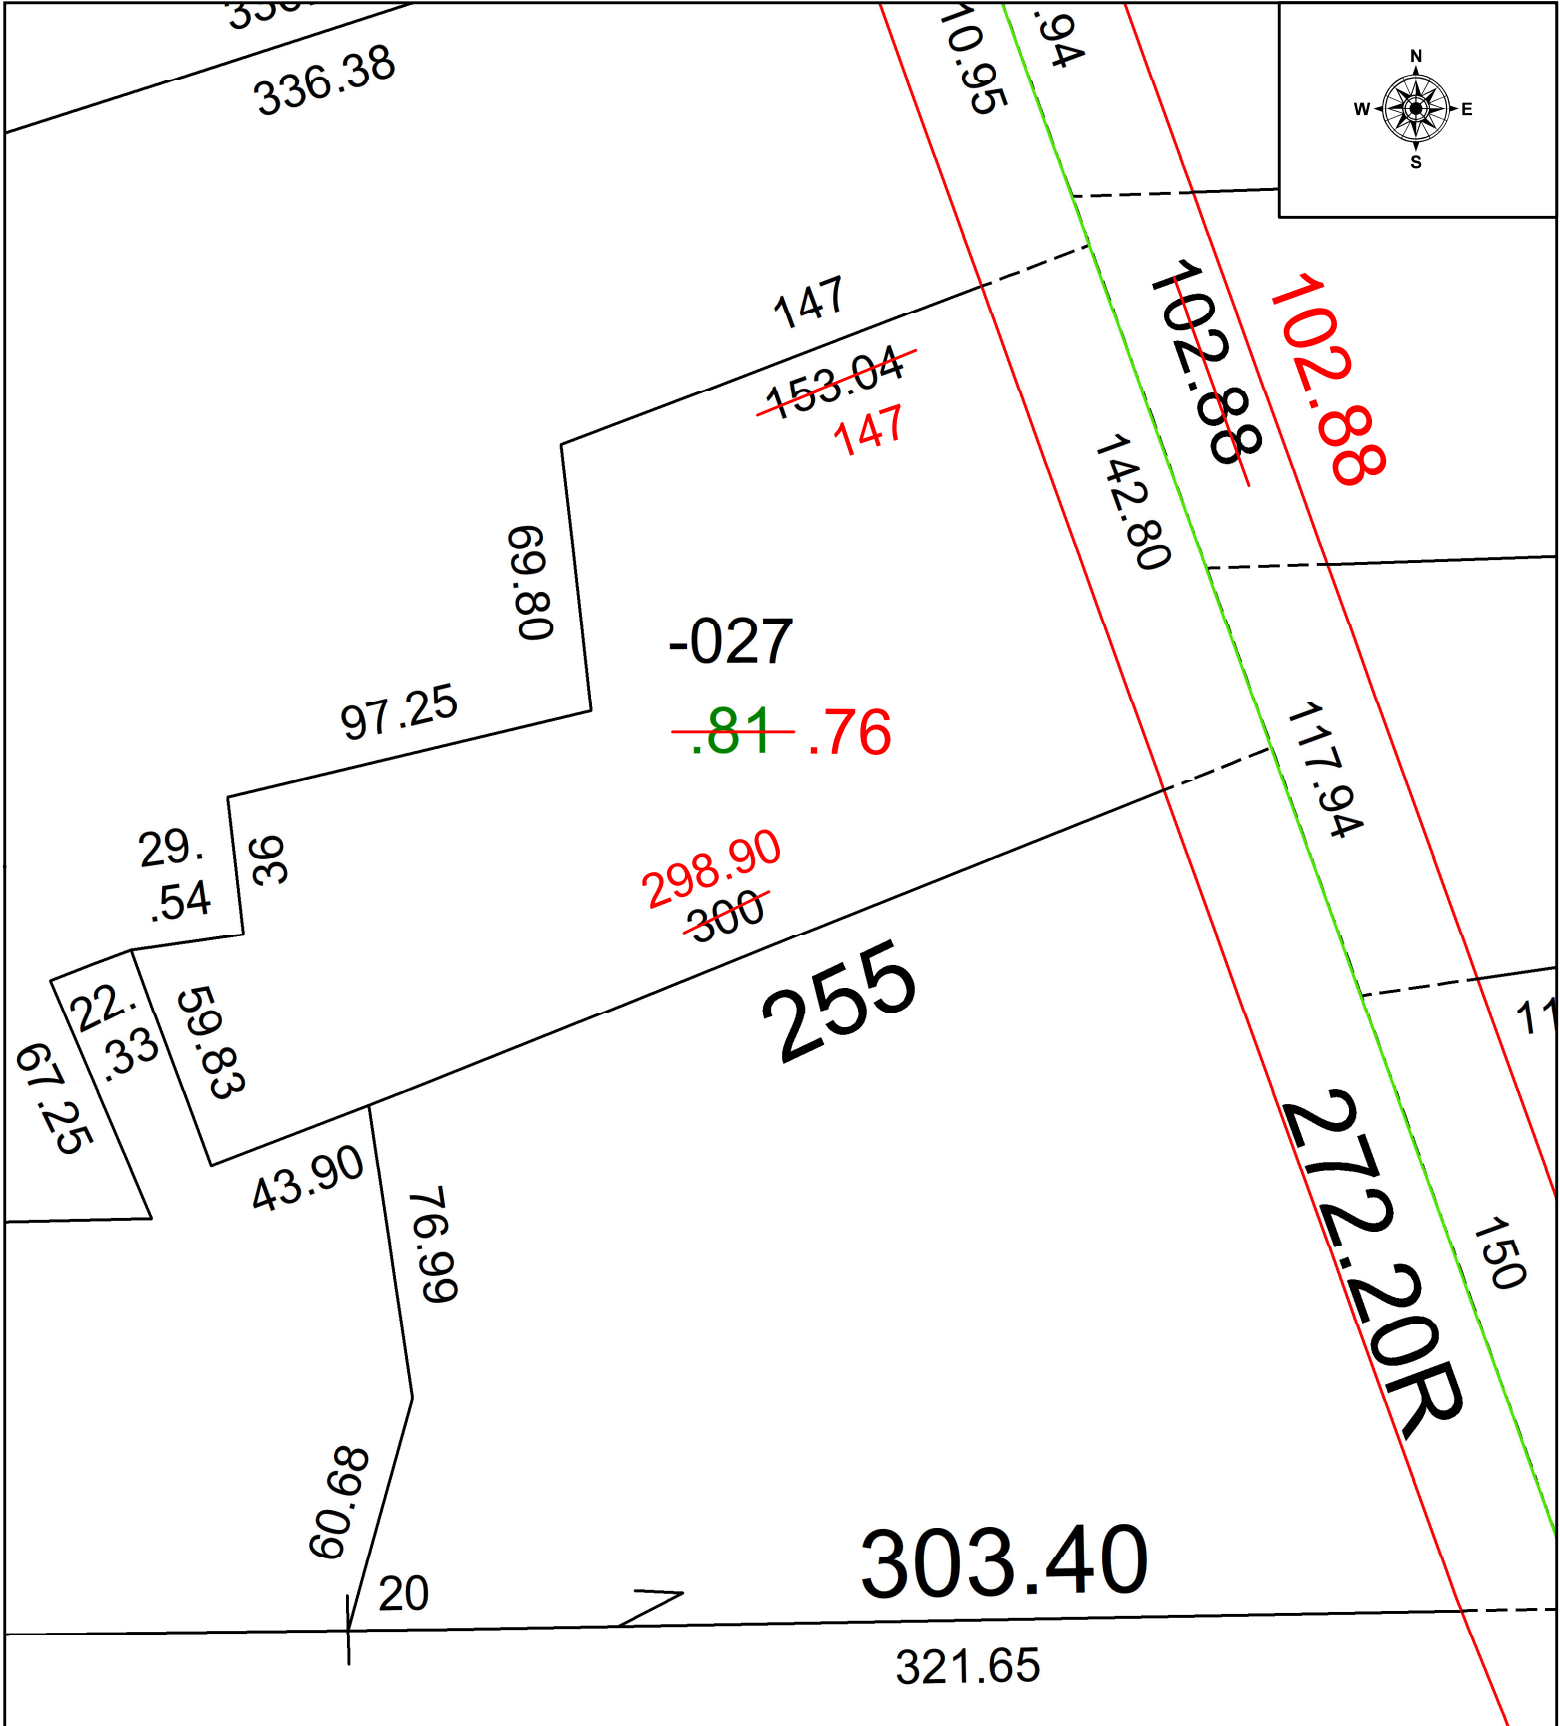

PARENT PARCEL: 07-00-044-102-027

CHILD PARCEL: AC CORR PER SURVEYOR WILFREDO BARBOSA

STARTING POINT: C/L S OF BURNS RD & CASE RD

23-05174-C

SPLITS/DEEDS PROCESSED
 LORAIN COUNTY TAX MAP DEPARTMENT
 226 MIDDLE AVE. ELYRIA, OH

SURVEYED BY: WILFREDO BARBOSA SURVEY #51028
 CLOSURE: 1: 257666
 MAP PAGE(S): 07-00-044
 APPROVED BY: WRZ DATE: 10/18/2023
 SCALE: 1" = 50 PRIOR INSTRUMENT: #2022-0893802