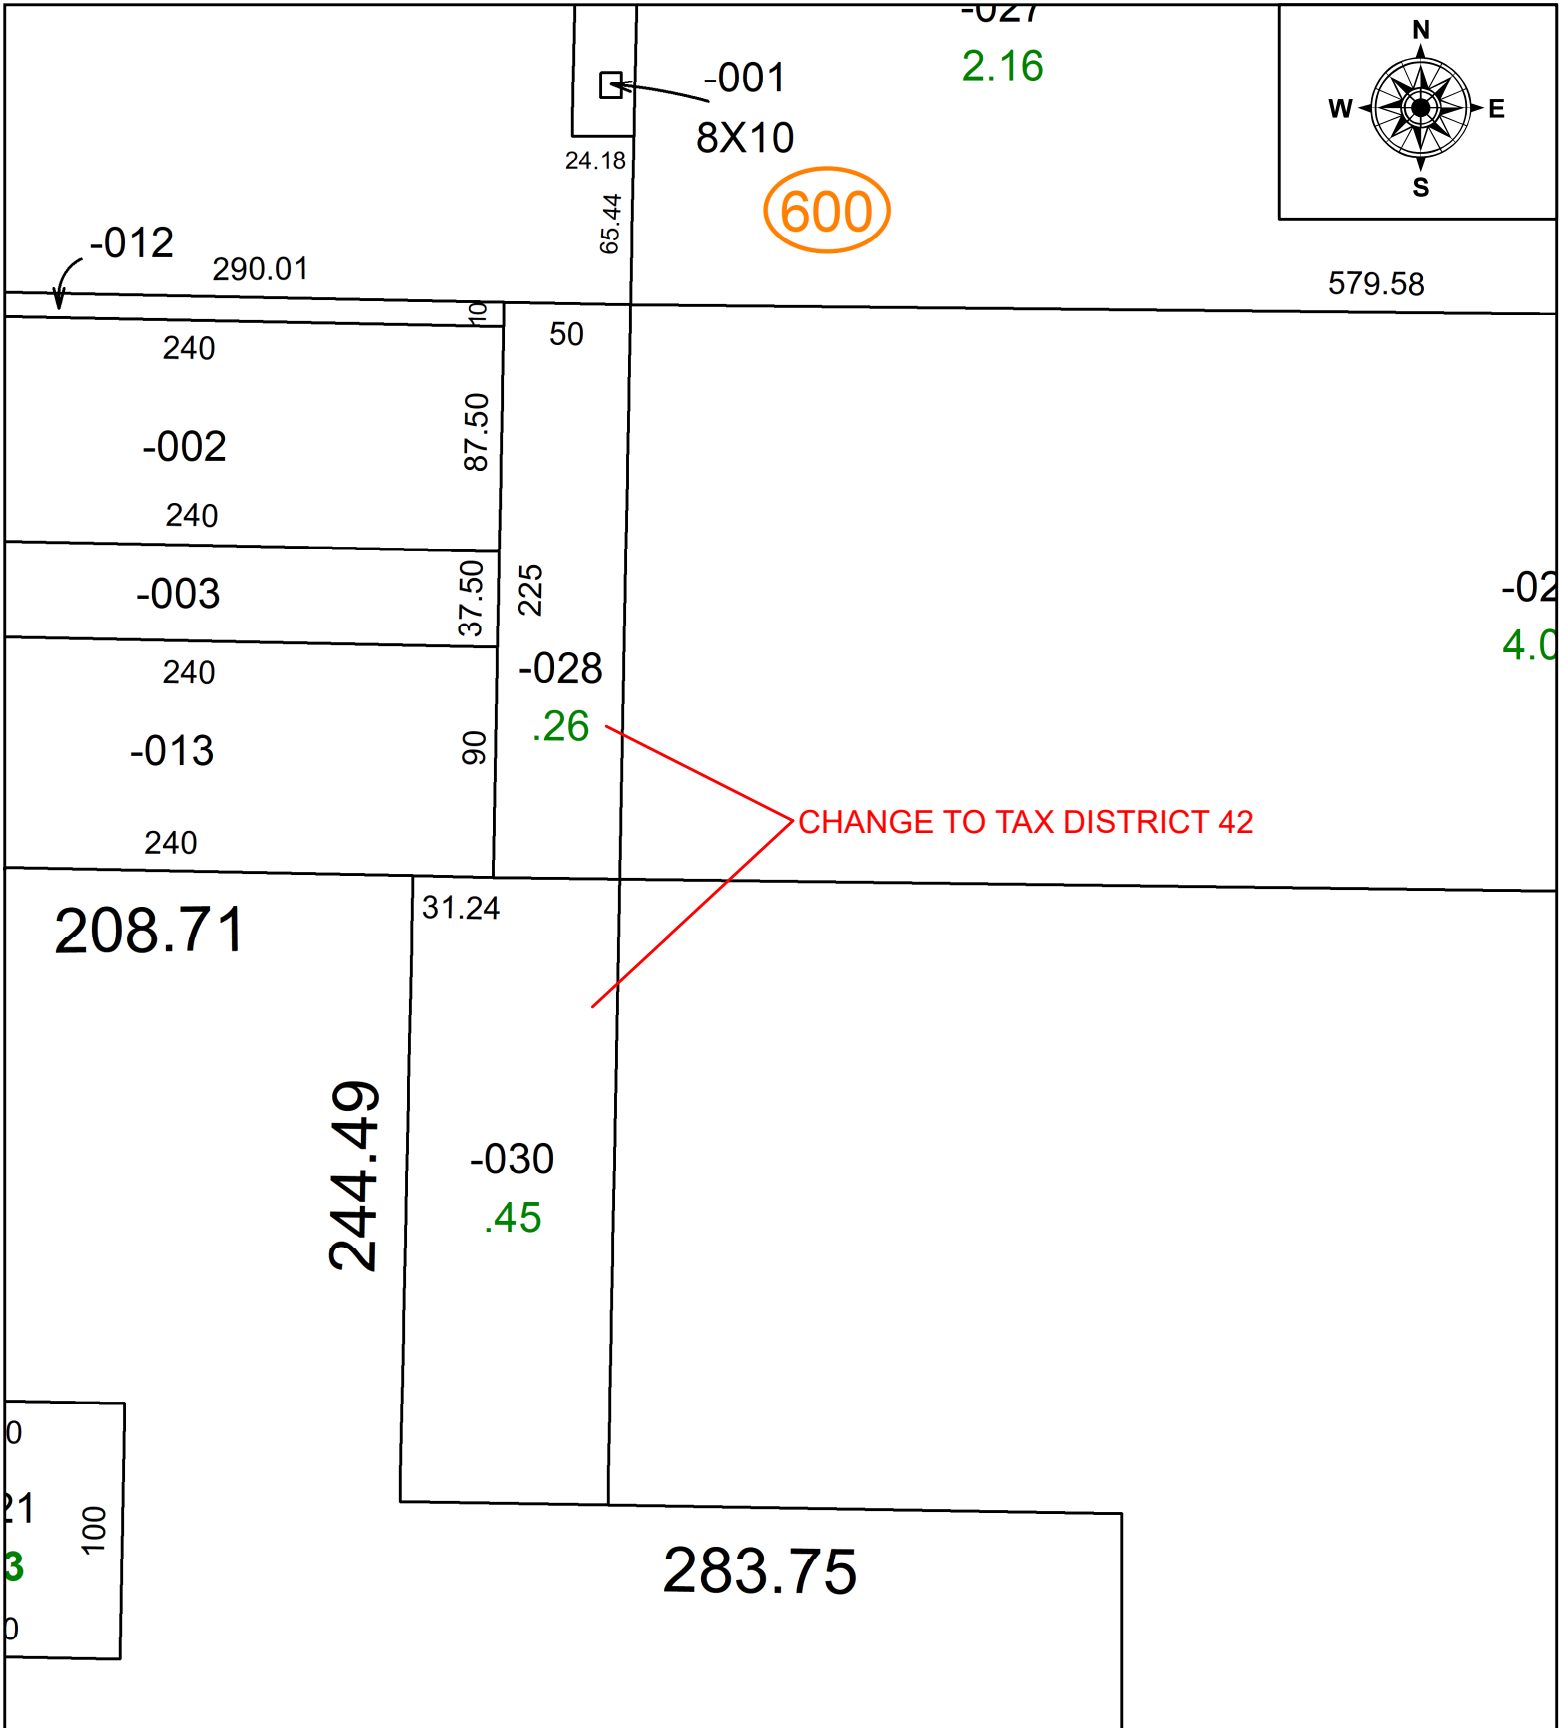

PARENT PARCEL: 03-00-058-102-028 & -030

CHILD PARCEL: MAP CORR. PER ORD. # 2125--PARCELS SHOULD BE IN TAX DISTRICT 42 PER ORD.

23-05150-C

STARTING POINT: N/A

CHANGE TO TAX DISTRICT 42

SPLITS/DEEDS PROCESSED
 LORAIN COUNTY TAX MAP DEPARTMENT
 226 MIDDLE AVE. ELYRIA, OH

SURVEYED BY: N/A SURVEY #: N/A
 CLOSURE: N/A
 MAP PAGE(S): 03-00-058
 APPROVED BY: DMA DATE: 9/8/2023
 SCALE: 1" = 25' PRIOR INSTRUMENT: N/A