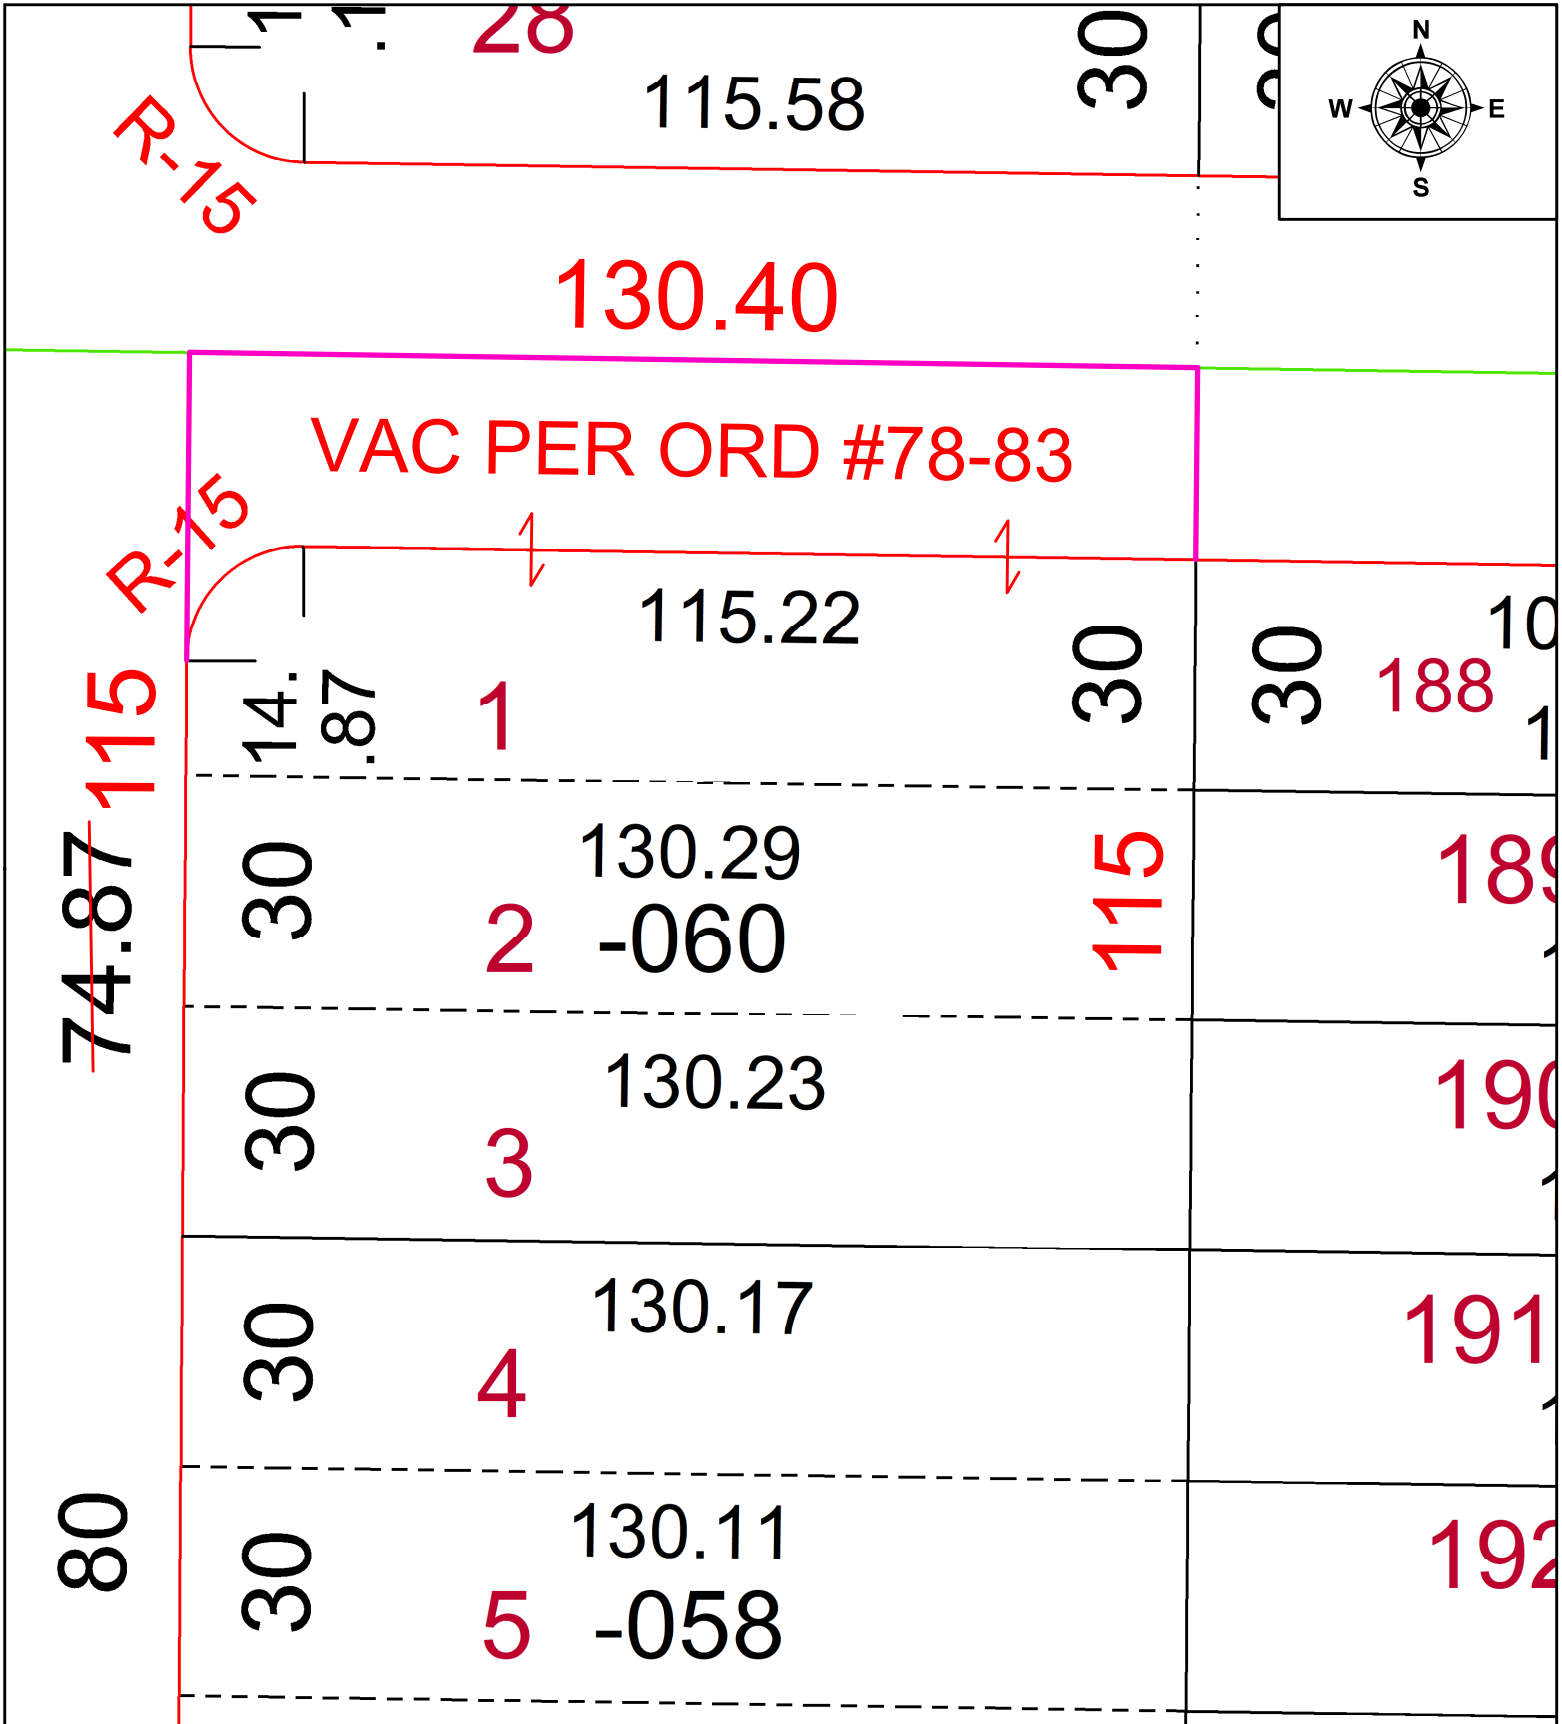

PARENT PARCEL: 03-00-037-117-060

CHILD PARCEL: N/A

STARTING POINT: VACATION FOR FERNDALVE AVE PER ORD 78-83

23-05129-V

**SPLITS/DEEDS PROCESSED**  
LORAIN COUNTY TAX MAP DEPARTMENT  
226 MIDDLE AVE. ELYRIA, OH

SURVEYED BY: N/A	SURVEY #: N/A
CLOSURE: N/A	
MAP PAGE(S): 03-00-037	
APPROVED BY: SP	DATE: 8/3/2023
SCALE: 1" = 25'	PRIOR INSTRUMENT: 1999-0602396