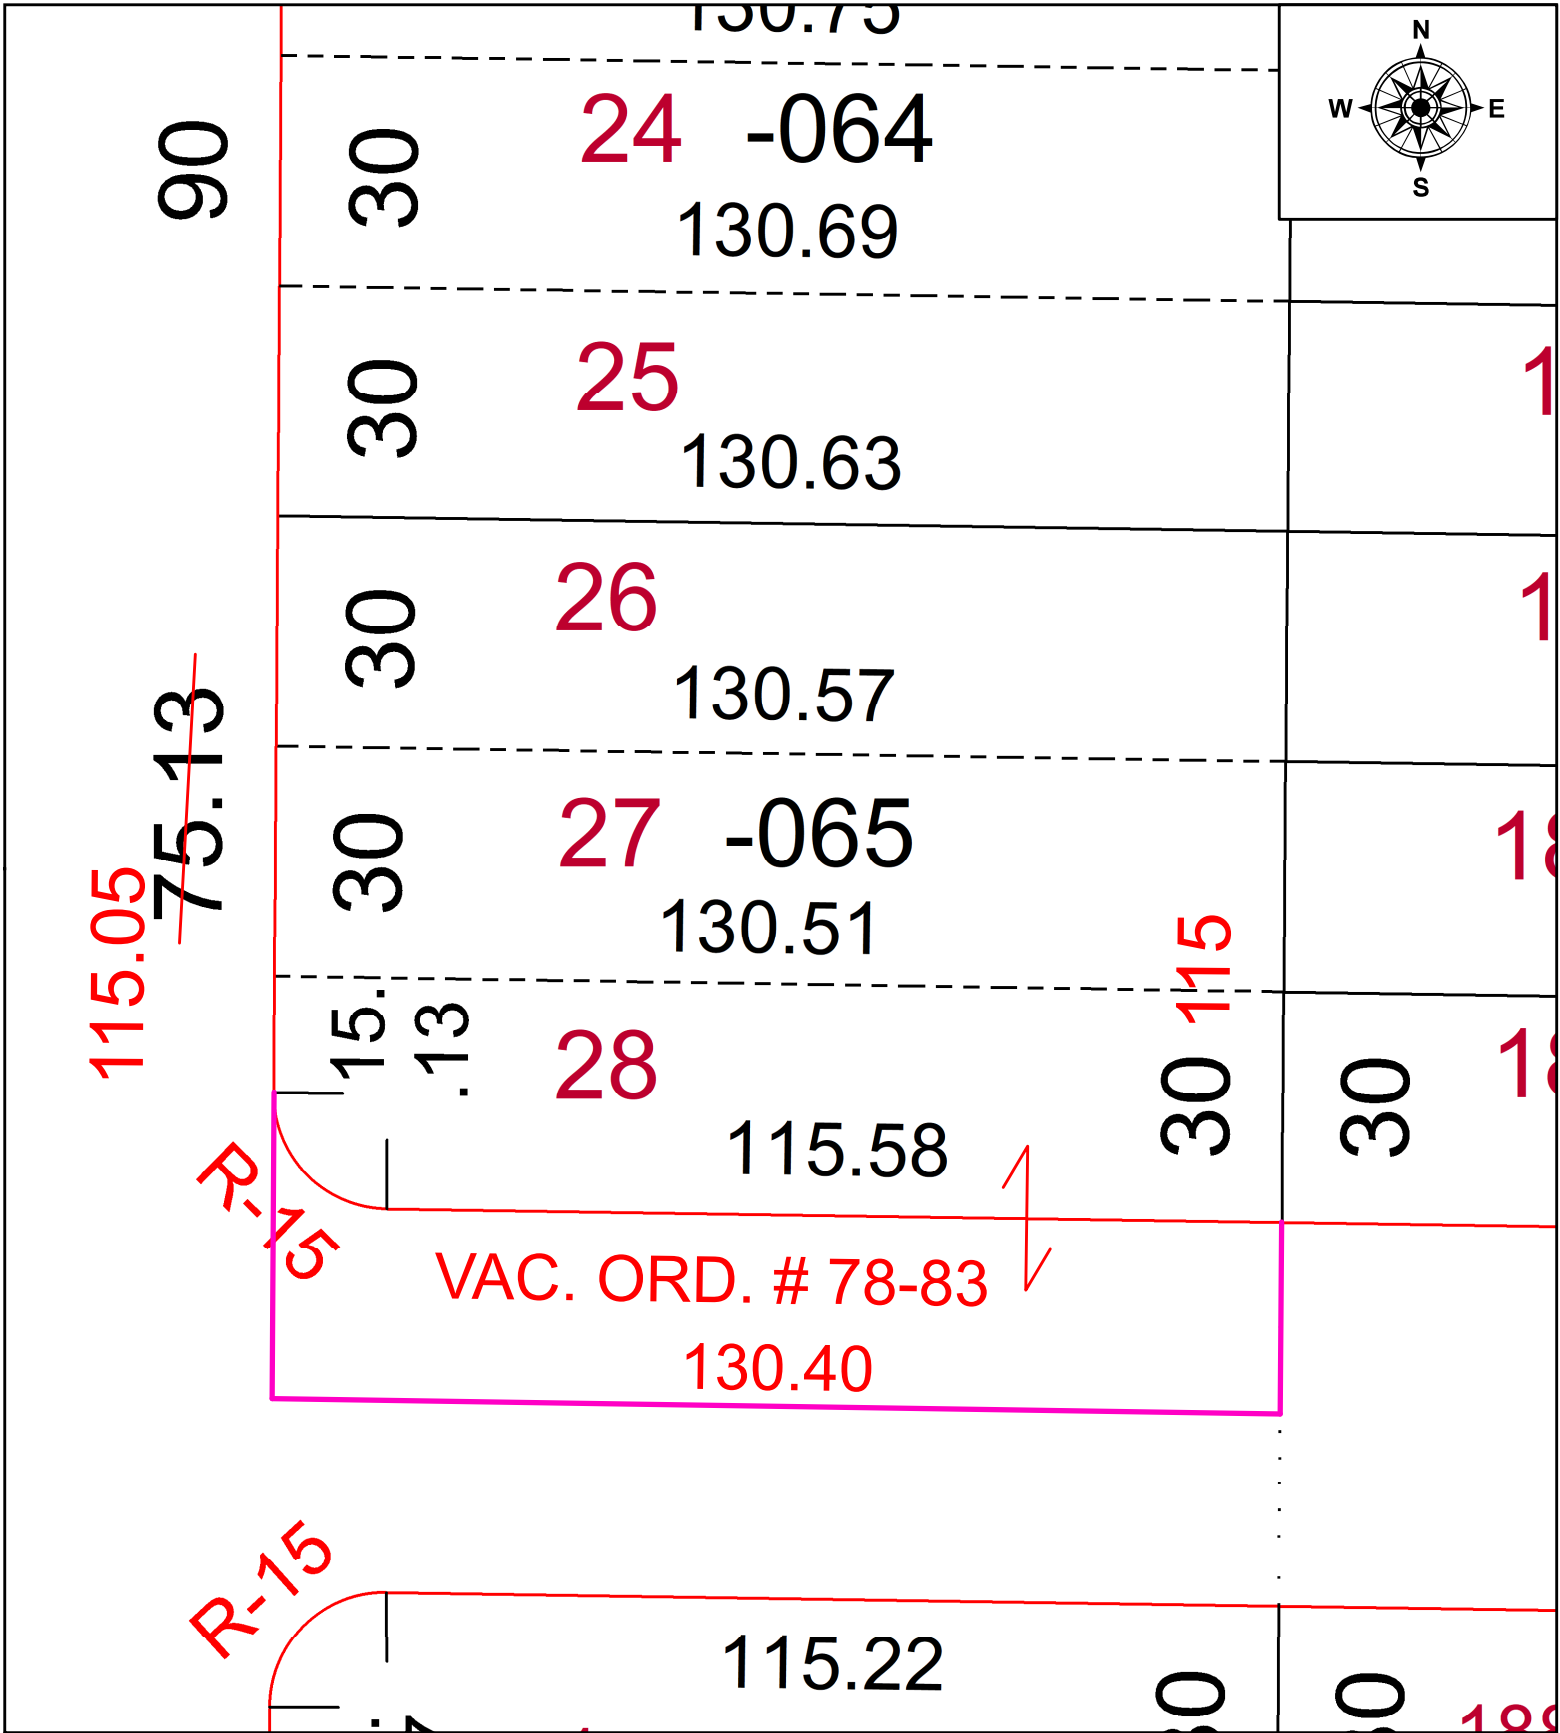

PARENT PARCEL: 03-00-037-114-065

CHILD PARCEL: MAP CORR. ADDING VAC. ORD. # 78-83 OF FERNDALE AVE.

STARTING POINT: N/A

23-05127-V

**SPLITS/DEEDS PROCESSED**  
 LORAIN COUNTY TAX MAP DEPARTMENT  
 226 MIDDLE AVE. ELYRIA, OH

SURVEYED BY: N/A SURVEY #: N/A  
 CLOSURE: N/A  
 MAP PAGE(S): 03-00-037  
 APPROVED BY: DMA DATE: 8/3/2023  
 SCALE: 1" = 25' PRIOR INSTRUMENT: 2021-0812600