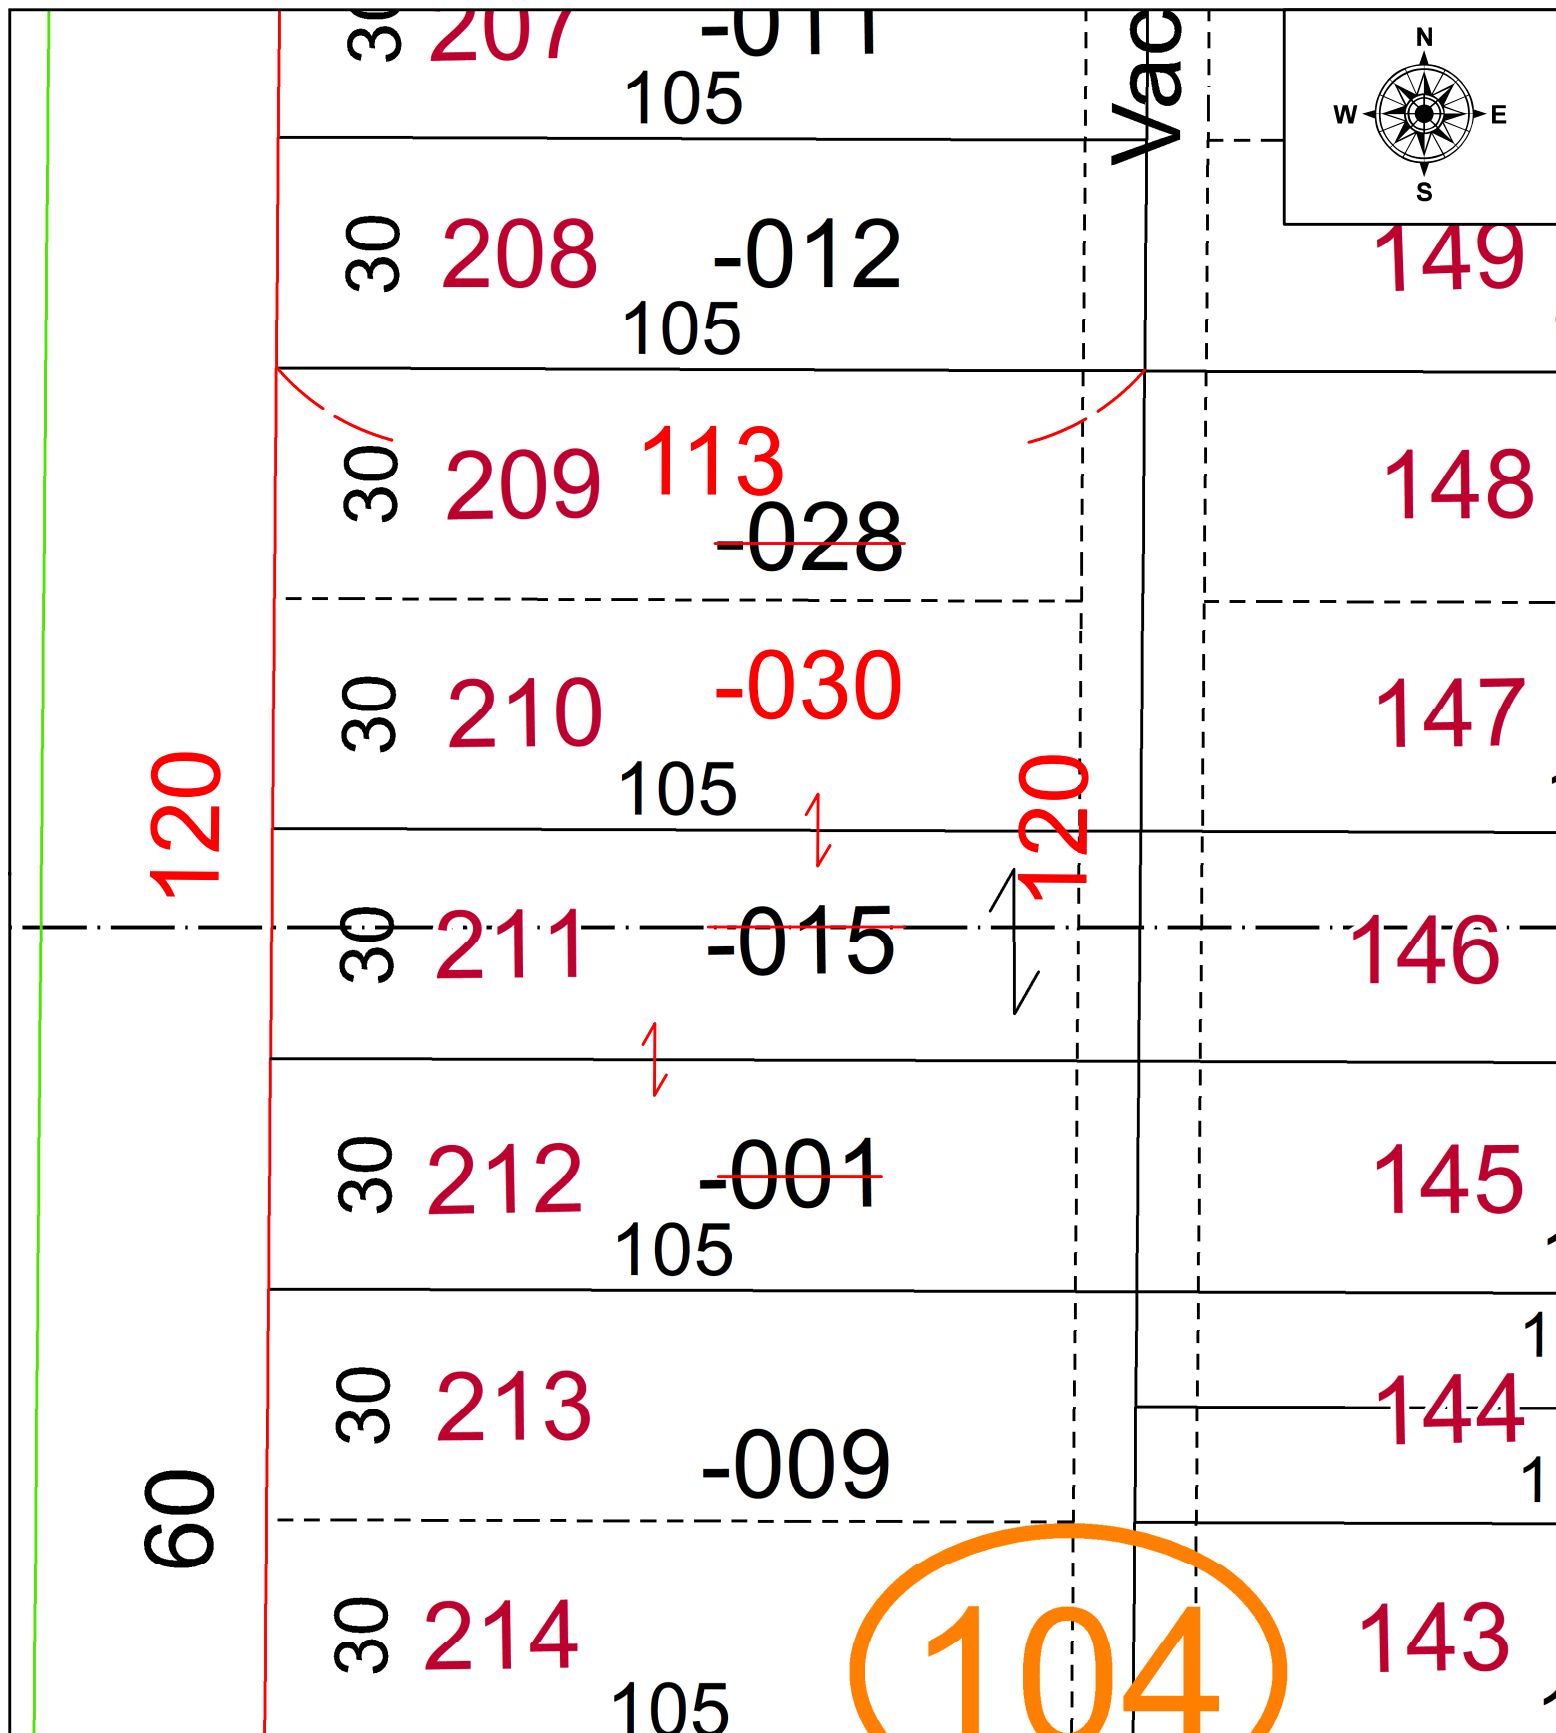

PARENT PARCEL: 03-00-075-104-001, 03-00-076-110-015, & -028

CHILD PARCEL: 03-00-076-110-030

STARTING POINT: COMBINATION PER DEED

23-05118-C

**SPLITS/DEEDS PROCESSED**  
 LORAIN COUNTY TAX MAP DEPARTMENT  
 226 MIDDLE AVE. ELYRIA, OH

SURVEYED BY: N/A SURV # N/A  
 CLOSURE: N/A  
 MAP PAGE(S): 03-00-075  
 APPROVED BY: AC DATE: July 18, 2023  
 SCALE: 1 in = 25 ft PRIOR INSTRUMENT: 2021- 0835081