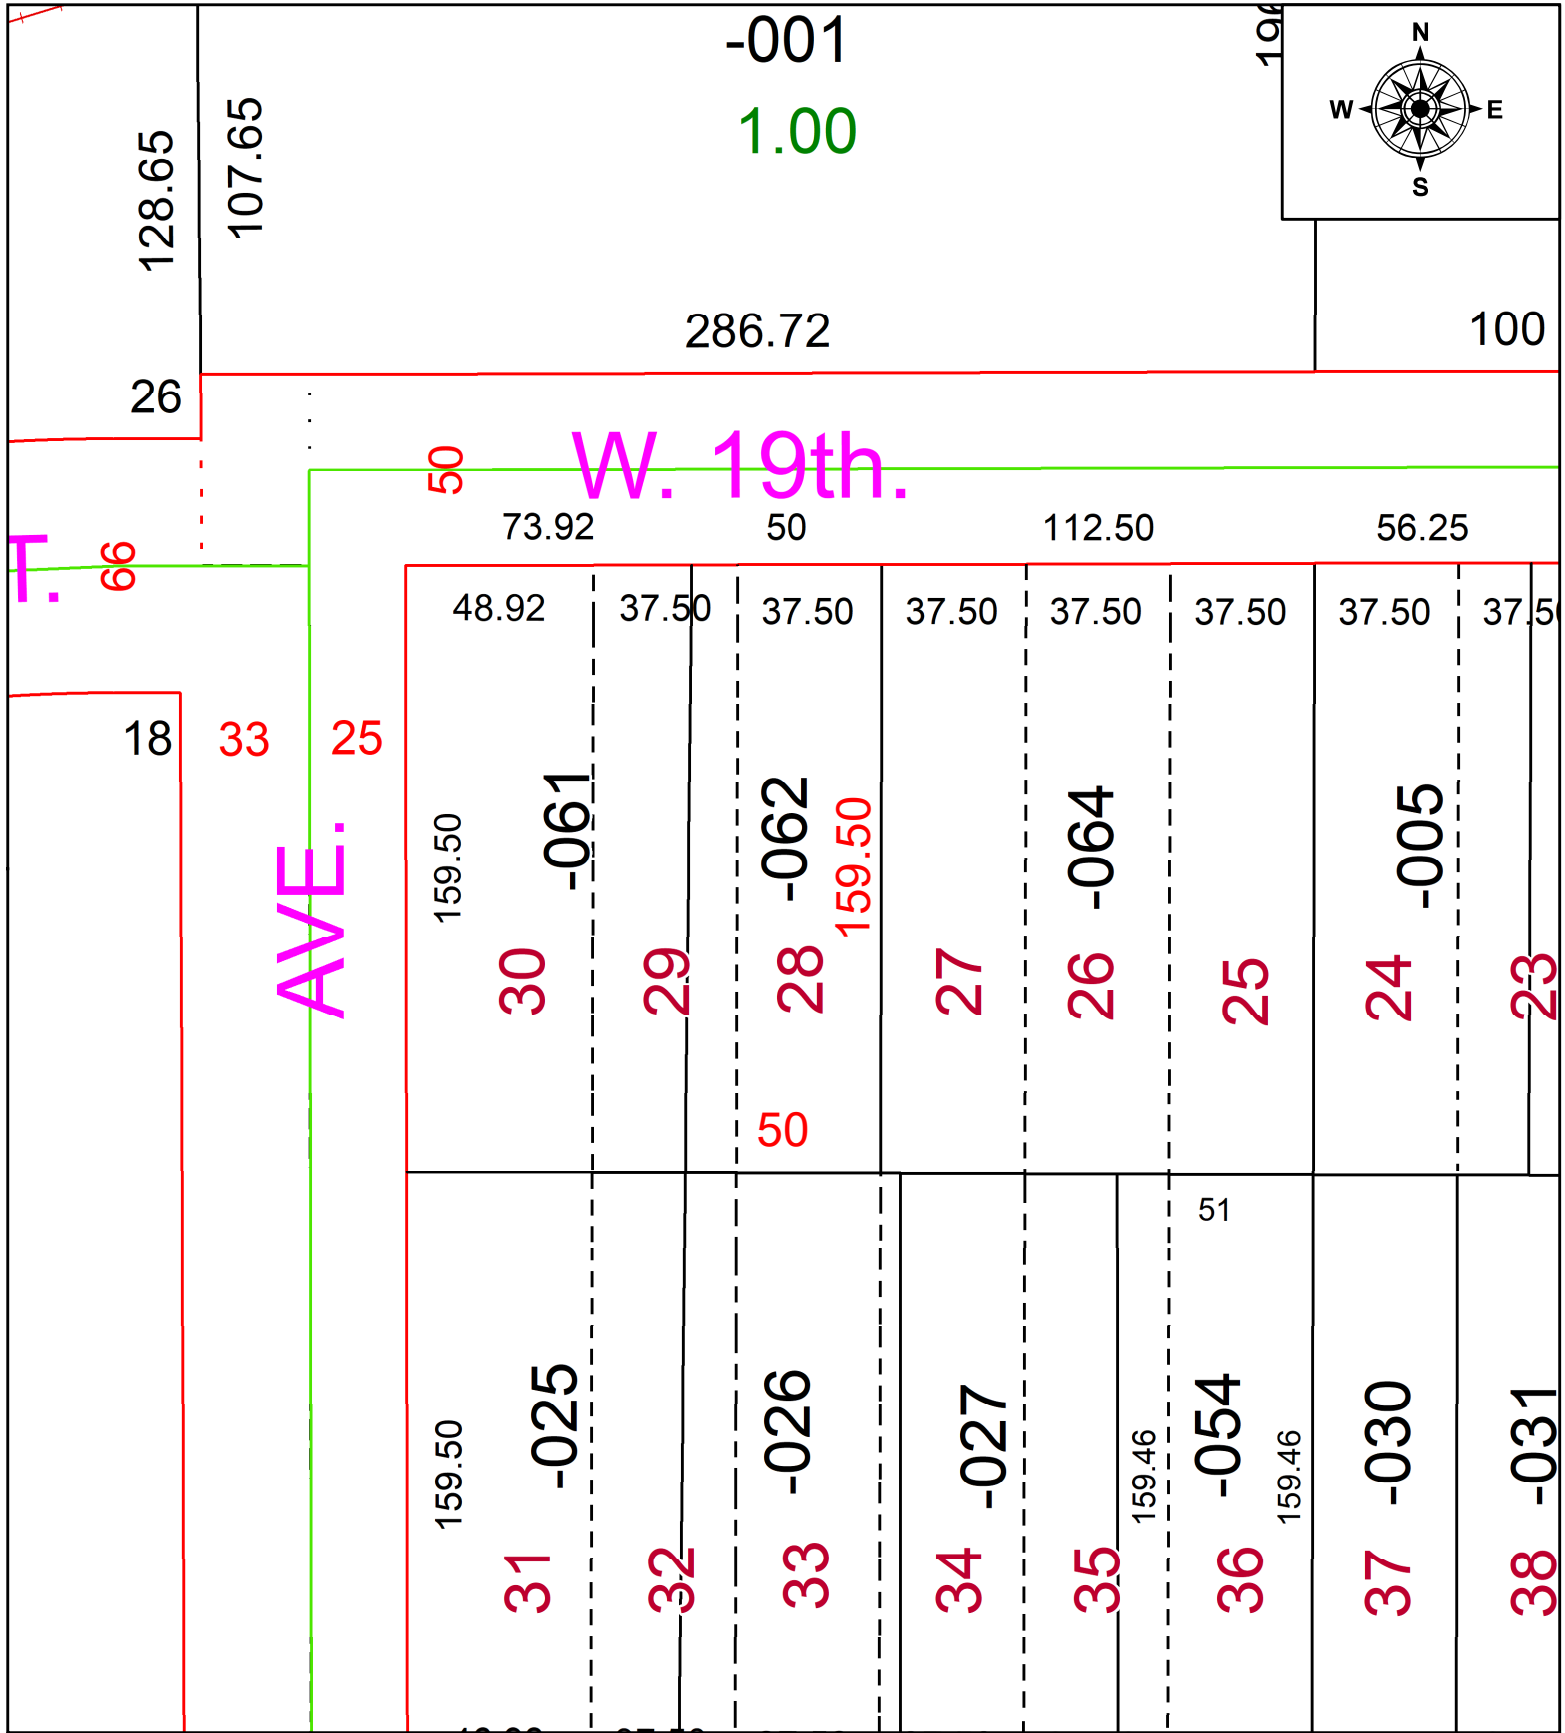

PARENT PARCEL: 02-02-024-115-062

CHILD PARCEL: **MAP CORRECTION ONLY**

STARTING POINT: NE CORNER OF S/L 28

23-05112-C

**SPLITS/DEEDS PROCESSED**  
LORAIN COUNTY TAX MAP DEPARTMENT  
226 MIDDLE AVE. ELYRIA, OH

SURVEYED BY: WILFREDO BARBOSA	SURV # 50940
CLOSURE: 1: 2147483648	
MAP PAGE(S): 02-02-024	
APPROVED BY: AC	DATE: July 12, 2023
SCALE: 1 in = 50 ft	PRIOR INSTRUMENT: 2022- 0887632