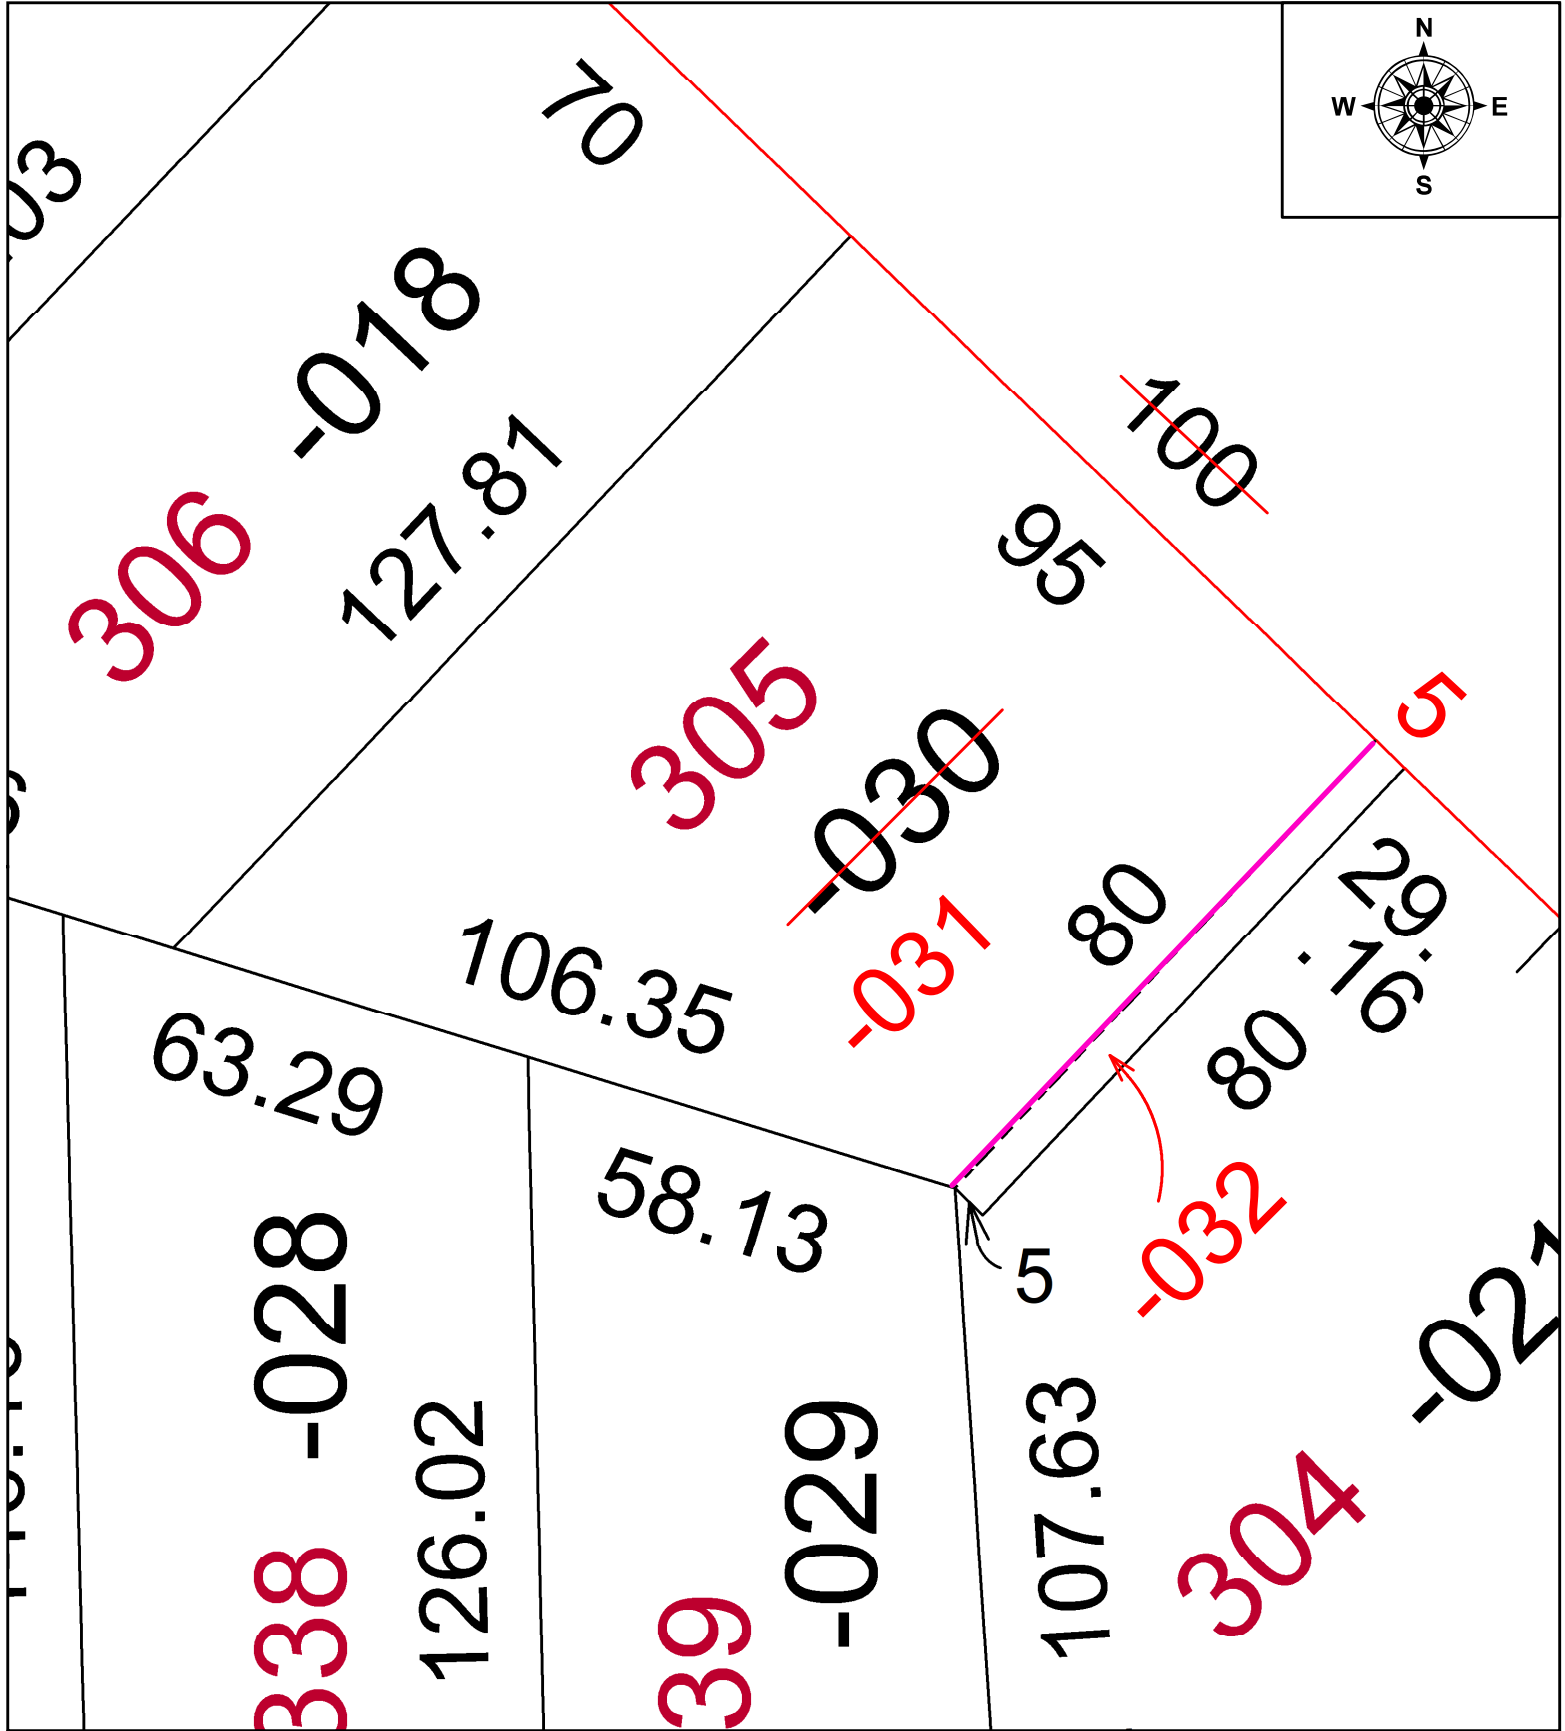

PARENT PARCEL: 03-00-079-103-030

CHILD PARCEL: 03-00-079-103-031, -032

STARTING POINT: UNCOMBINATION PER PRIOR INSTRU. #2021-0843609

23-05094-C

SPLITS/DEEDS PROCESSED
 LORAIN COUNTY TAX MAP DEPARTMENT
 226 MIDDLE AVE. ELYRIA, OH

SURVEYED BY:	N/A	SURVEY #:	N/A
CLOSURE:	1: N/A		
MAP PAGE(S):	03-00-079		
APPROVED BY:	SP	DATE:	6/6/2023
SCALE:	1" = 25'	PRIOR INSTRUMENT:	2021-0843609