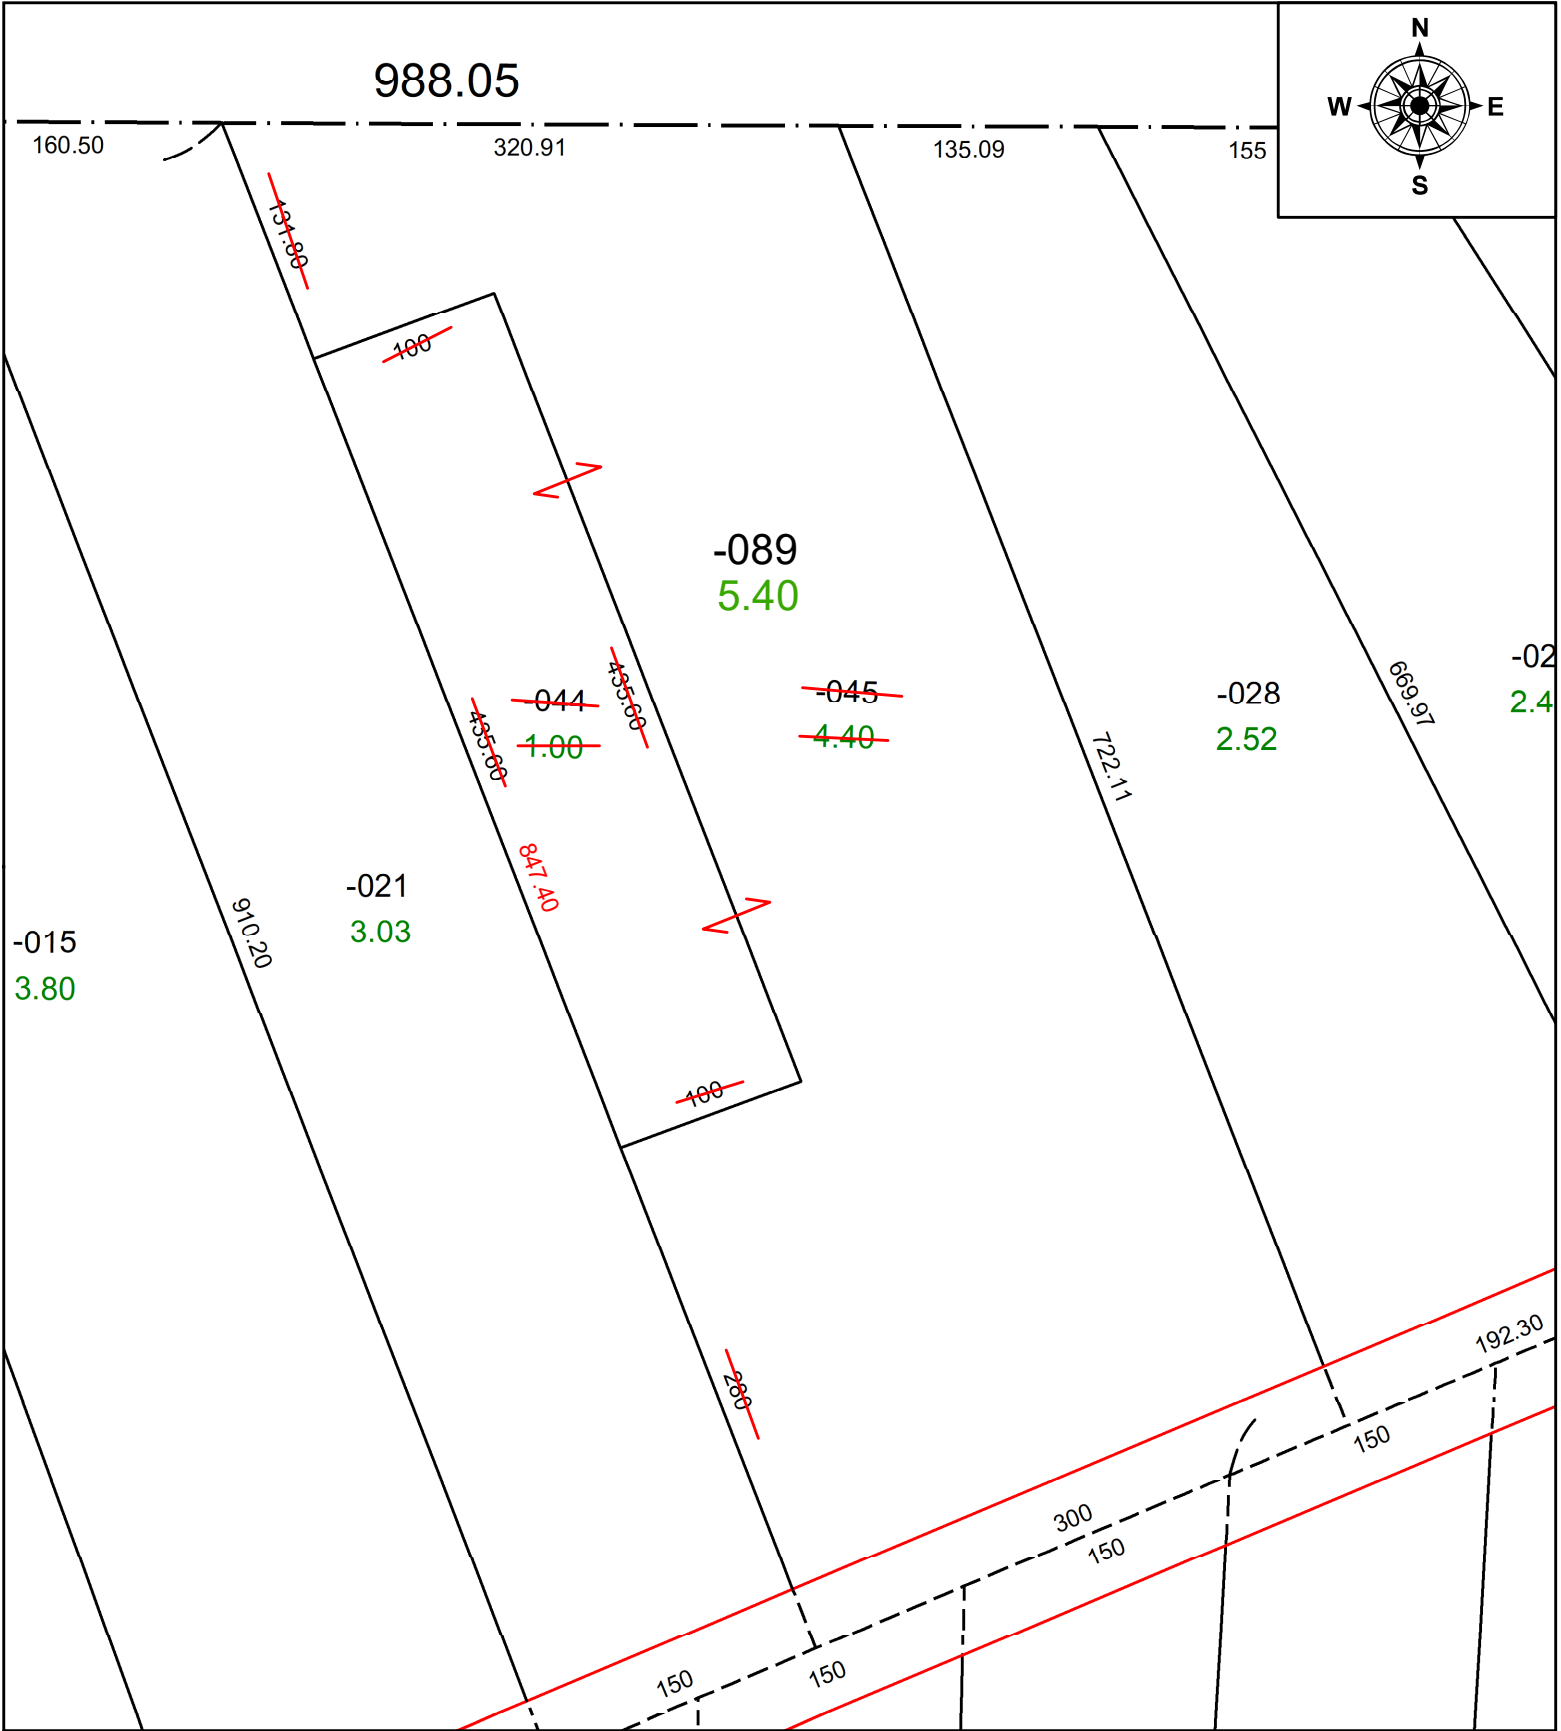

PARENT PARCEL: 01-00-064-000-045, & -044

CHILD PARCEL: 01-00-064-000-089

STARTING POINT: NE CORNER OF O/L NO. 64

23-05093-C

SPLITS/DEEDS PROCESSED
 LORAIN COUNTY TAX MAP DEPARTMENT
 226 MIDDLE AVE. ELYRIA, OH

SURVEYED BY: Ray E Hollis **SURVEY #:** N/A
CLOSURE: 1: 7600
MAP PAGE(S): 01-00-064
APPROVED BY: SP **DATE:** 6/5/2023
SCALE: 1" = 100' **PRIOR INSTRUMENT:** 2023-0916868