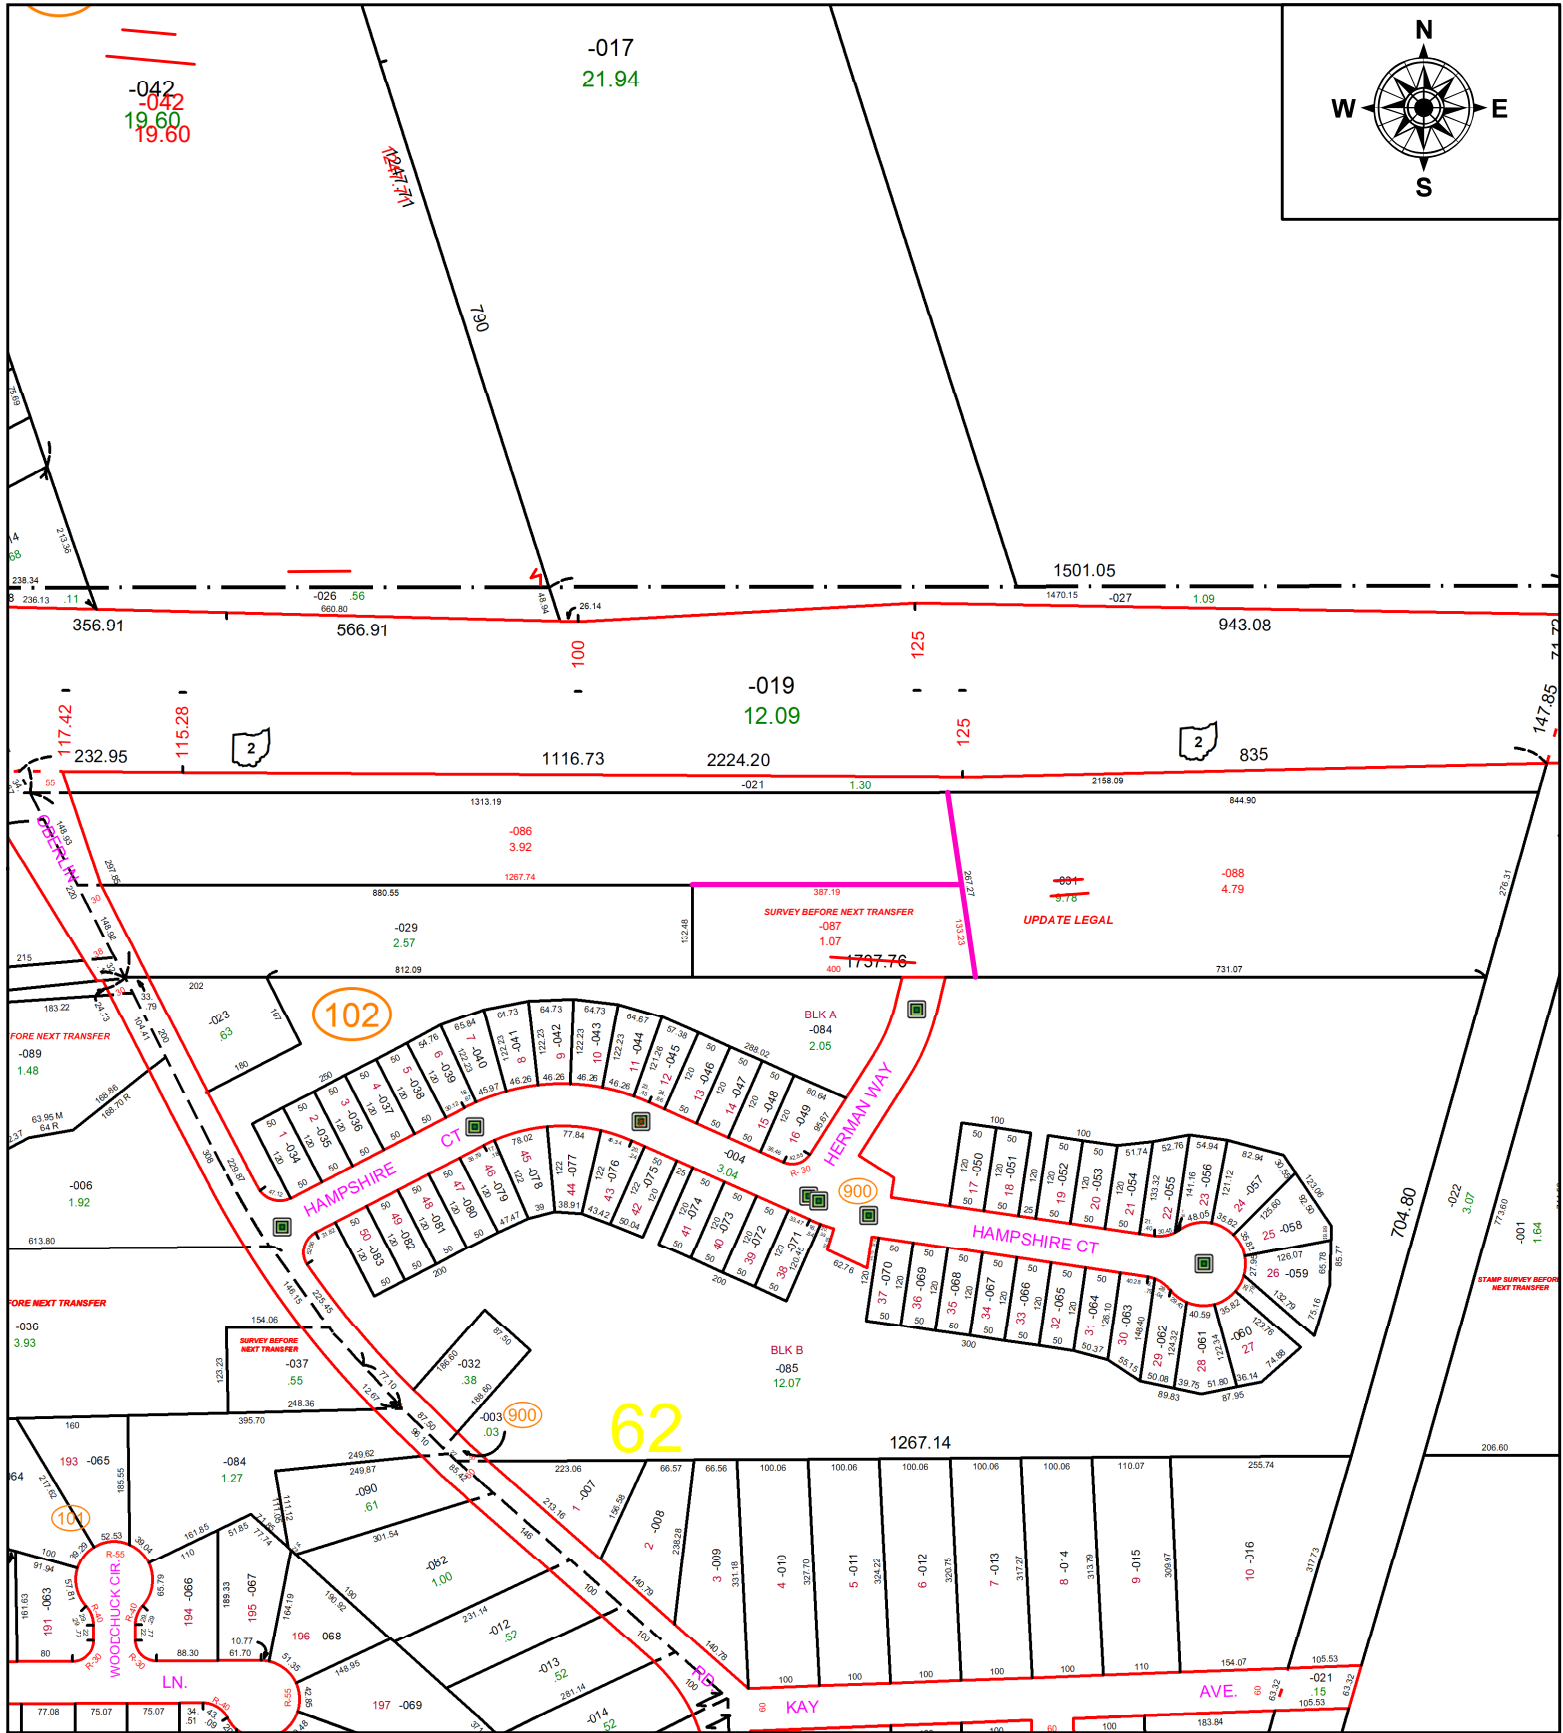

PARENT PARCEL: 05-00-062-102-031

CHILD PARCEL: 05-00-062-102-086 THRU -088

STARTING POINT: N/A

23-05090-U

SPLITS/DEEDS PROCESSED

LORAIN COUNTY TAX MAP DEPARTMENT
226 MIDDLE AVE. ELYRIA, OH

SURVEYED BY: N/A SURVEY #: N/A

CLOSURE: N/A

MAP PAGE(S): 05-00-062

APPROVED BY: DMA DATE: 5/26/2023

SCALE: 1" = 275' PRIOR INSTRUMENT: 2018-0657692