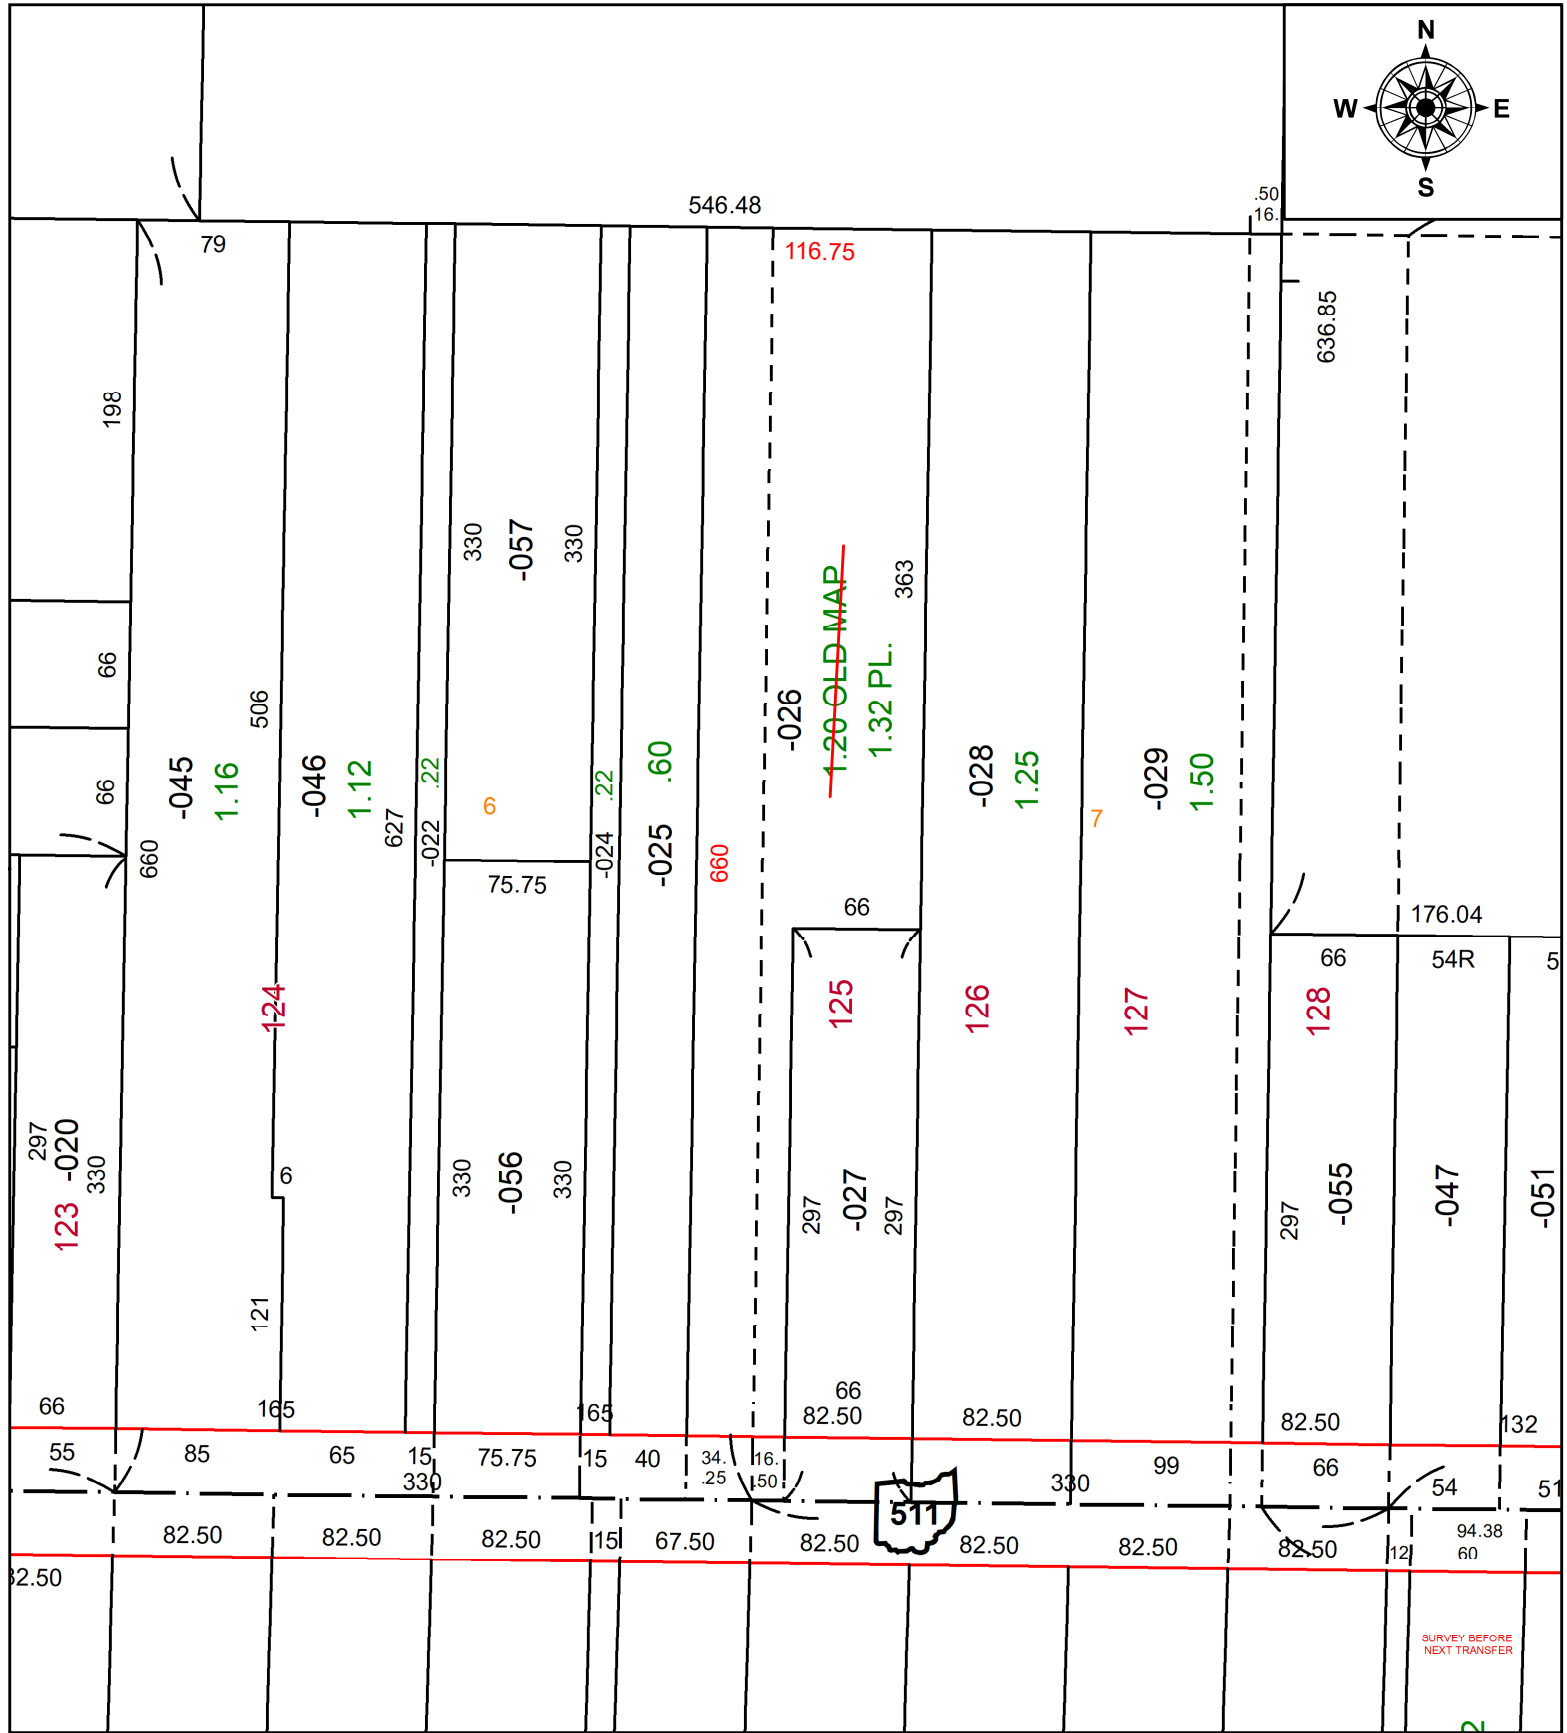

PARENT PARCEL: 09-00-076-104-026

CHILD PARCEL: AC. CORR. PER SURVEY C.E. PENFOUND 7/13/1956

STARTING POINT: N/A

23-05085-A

**SPLITS/DEEDS PROCESSED**  
LORAIN COUNTY TAX MAP DEPARTMENT  
226 MIDDLE AVE. ELYRIA, OH

SURVEYED BY: C.E. PENFOUND SURVEY #: 38646  
CLOSURE: N/A  
MAP PAGE(S): 09-000-76  
APPROVED BY: DMA DATE: 5/22/2023  
SCALE: 1" = 100' PRIOR INSTRUMENT: 1995-0362616