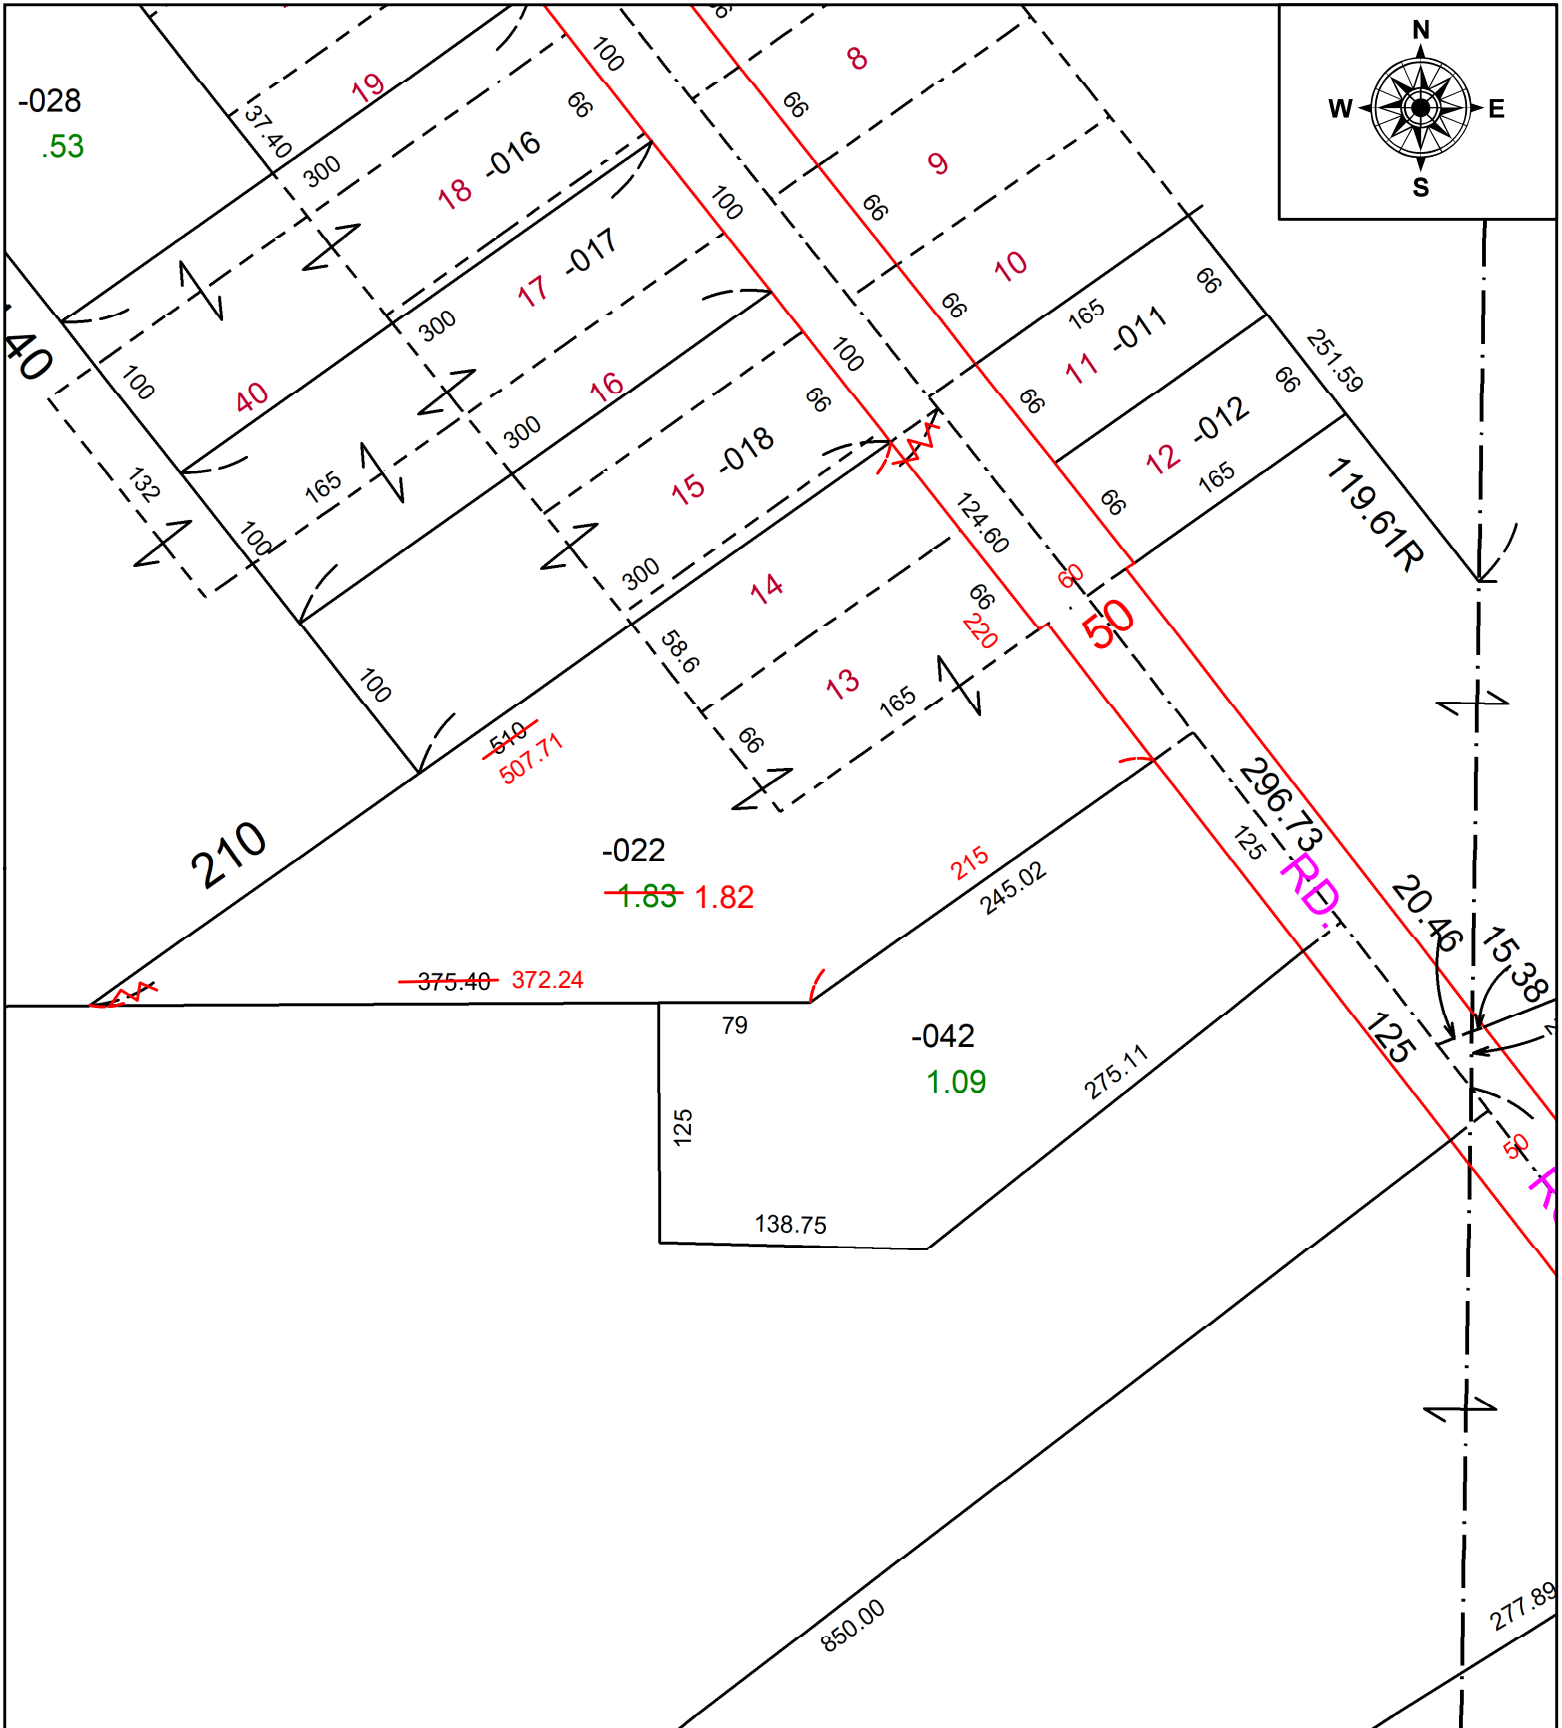

PARENT PARCEL: 12-00-084-102-022

CHILD PARCEL: **AC. CORR. PER SURVEY RICHARD METZKER**

STARTING POINT: CL OF ROOT RD. & OSBORNE RD.

23-05044-A

SPLITS/DEEDS PROCESSED
 LORAIN COUNTY TAX MAP DEPARTMENT
 226 MIDDLE AVE. ELYRIA, OH

SURVEYED BY: RICHARD METZKER **SURVEY #:** 50834
CLOSURE: 1:287292
MAP PAGE(S): 12-00-084
APPROVED BY: DMA **DATE:** 3/8/2023
SCALE: 1" = 100' **PRIOR INSTRUMENT:** 2022-0859432