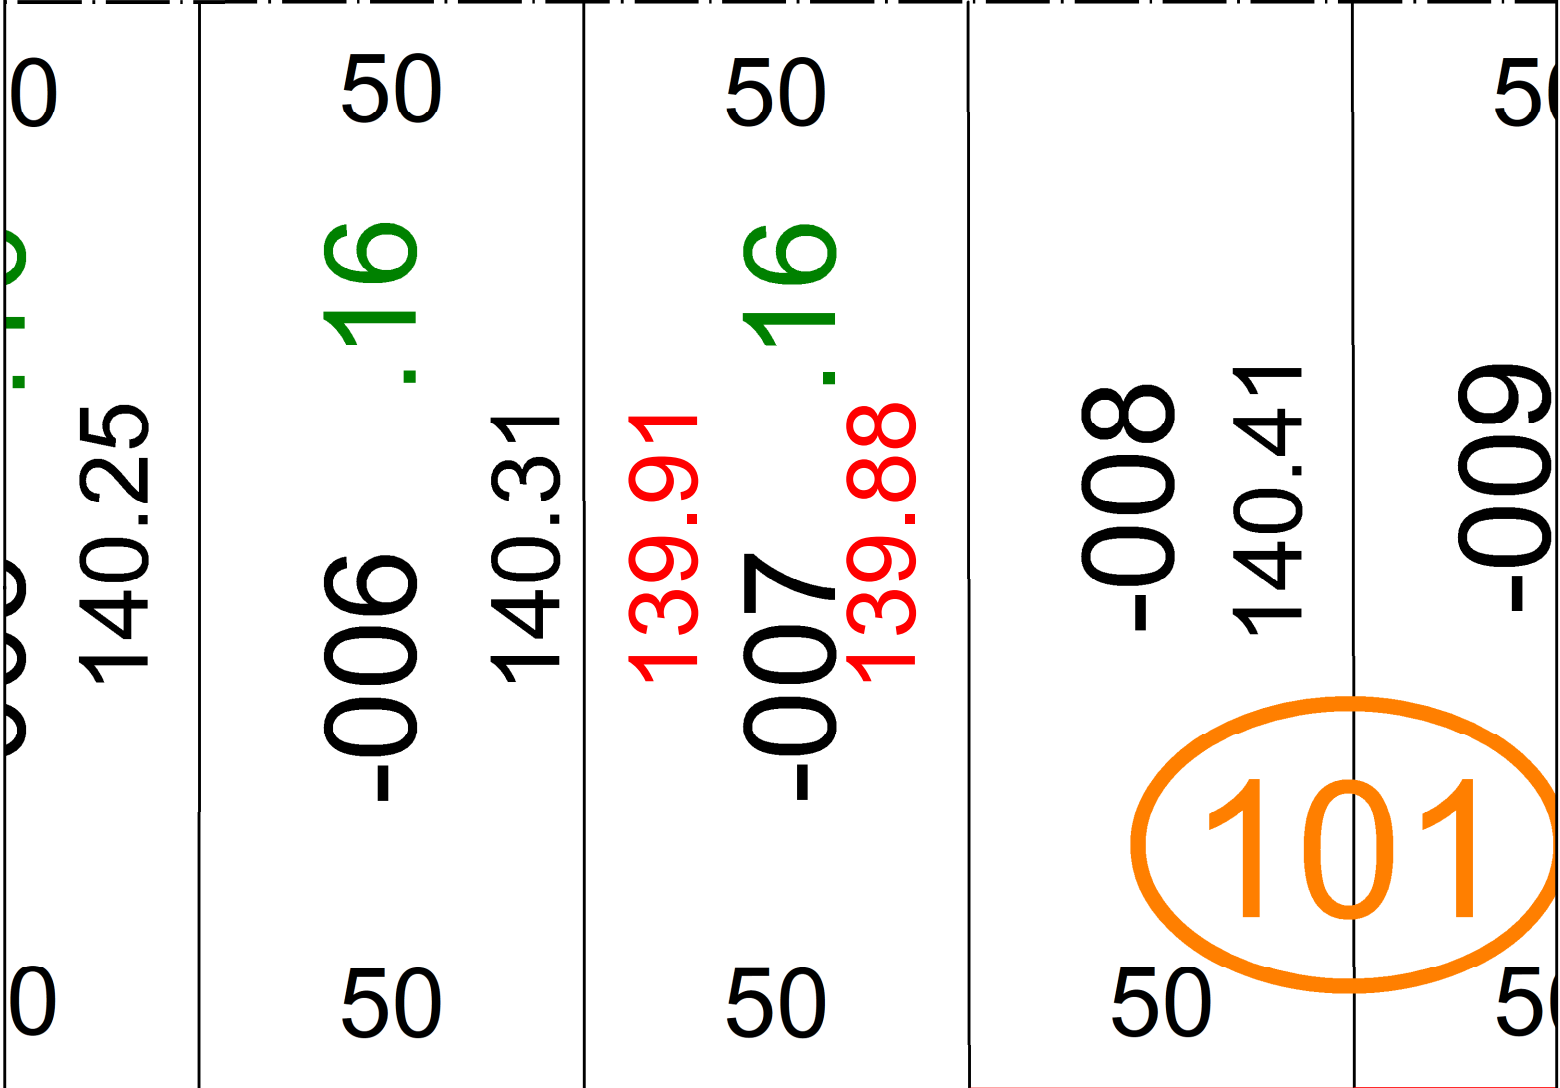

PARENT PARCEL: 06-24-026-101-007

CHILD PARCEL: **MAP CORRECTION ONLY**

STARTING POINT: C/L OF PENFIELD AND BELL AVE

23-05042-C

247R

**SPLITS/DEEDS PROCESSED**  
 LORAIN COUNTY TAX MAP DEPARTMENT  
 226 MIDDLE AVE. ELYRIA, OH

SURVEYED BY: THOMAS A. SIMON SURV # 50830

CLOSURE: 1: 122796

MAP PAGE(S): 06-79

APPROVED BY: AC DATE: March 06, 2023

SCALE: 1 in = 25 ft PRIOR INSTRUMENT: 2017- 0636847