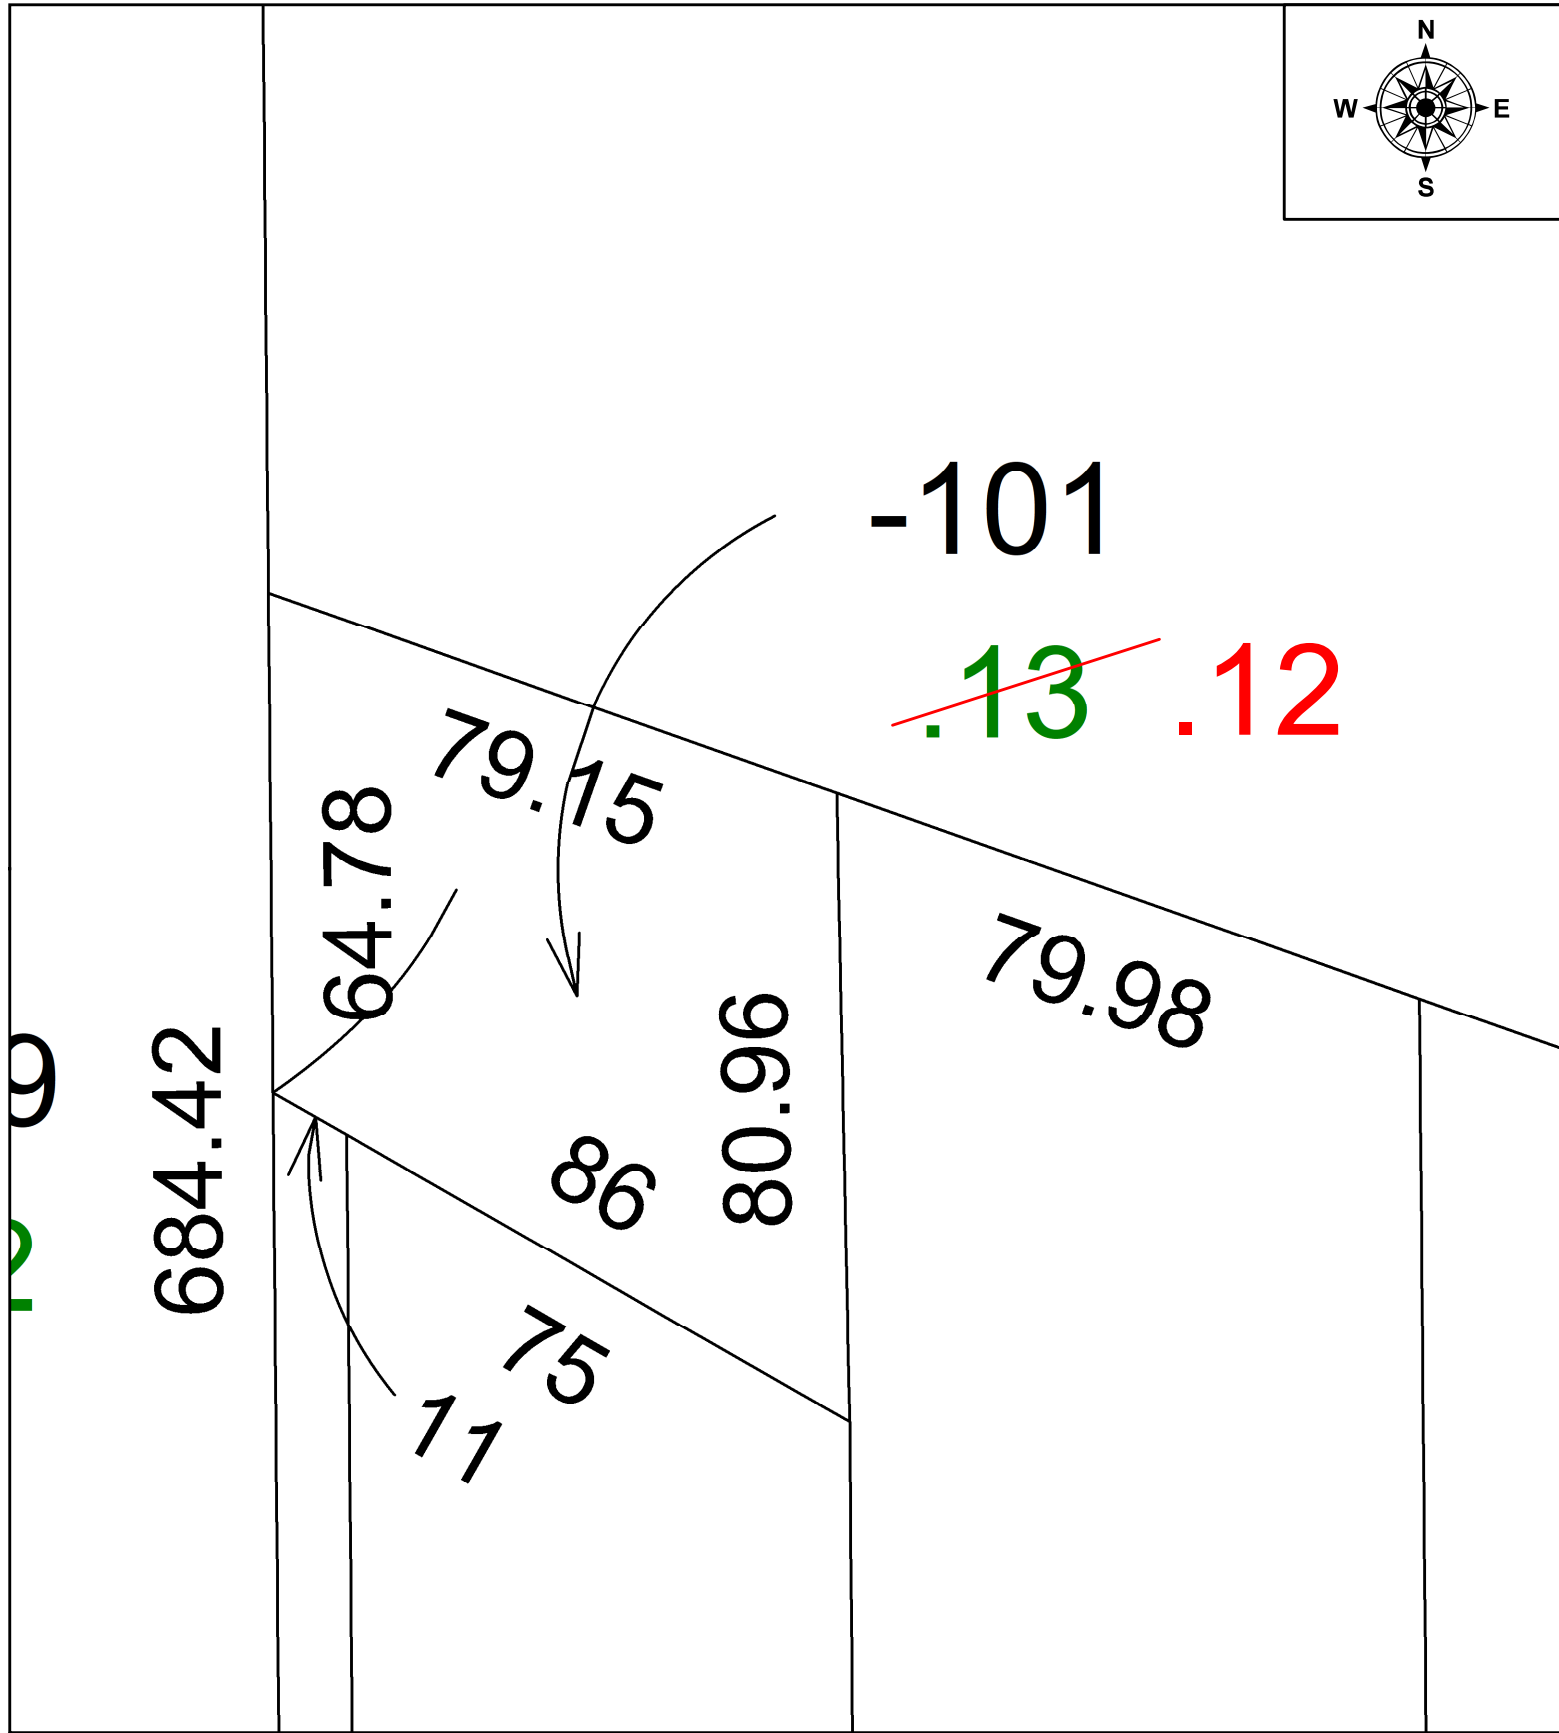

PARENT PARCEL: 04-00-010-113-101

CHILD PARCEL: **AC. CORR. PER PRIOR D.V. 1387 PG. 588**

STARTING POINT: N/A

22-05000-A

SPLITS/DEEDS PROCESSED
LORAIN COUNTY TAX MAP DEPARTMENT
226 MIDDLE AVE. ELYRIA, OH

SURVEYED BY: N/A SURVEY #: N/A
CLOSURE: N/A
MAP PAGE(S): 04-00-010
APPROVED BY: DMA DATE: 12/21/2022
SCALE: 1" = 25' PRIOR INSTRUMENT: D.V. 1387 pg. 588