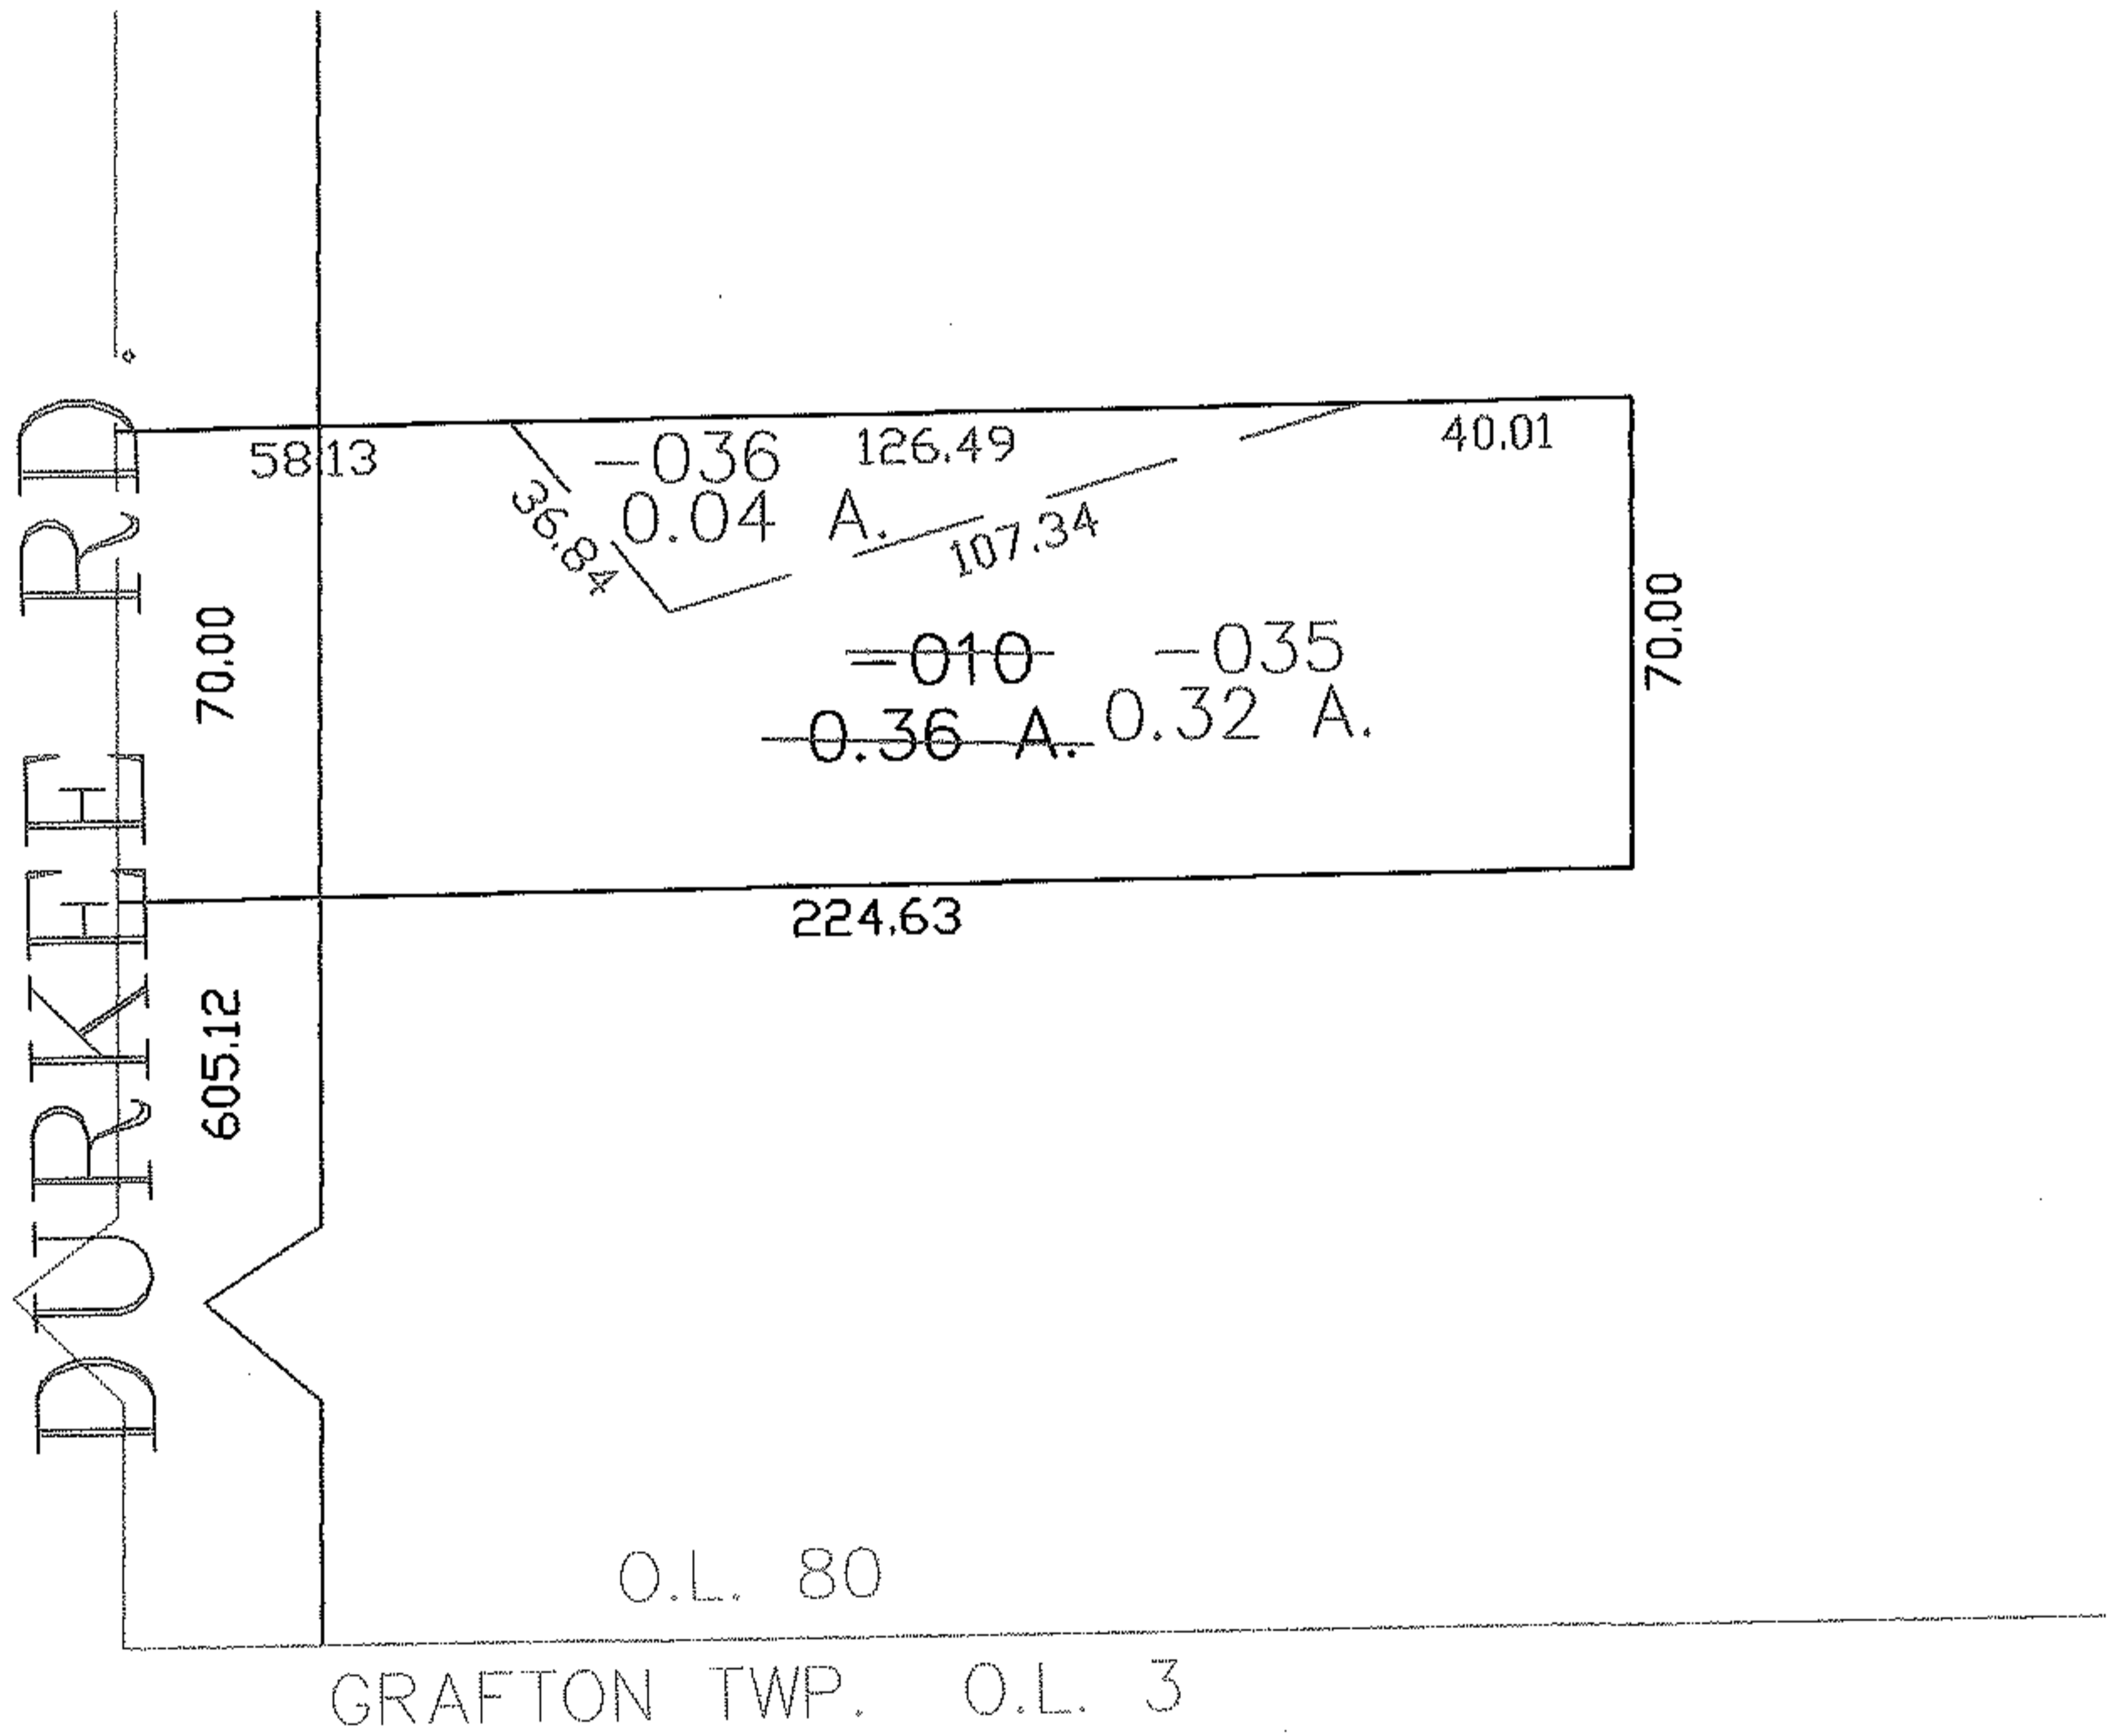

PARENT PARCEL: 11-00-080-000-010

CHILD PARCEL: 11-00-080-000-035, -036

STARTING POINT: CENTERLINE OF DURKEE RD. & O.L. 80

NO. 00147

**SPLITS/DEEDS PROCESSED**

LORAIN COUNTY TAX MAP DEPARTMENT  
226 MIDDLE AVE. ELYRIA, OHIO

SURVEYED BY: CHARLES P. UNTERREINER

CLOSURE: 0.00 : 10.000

MAP PAGE(S): 11-00-080-A

APPROVED BY: JAH DATE: 4-11-05

SCALE: 1" = 100 PRIOR INSTRUMENT: 20000696857