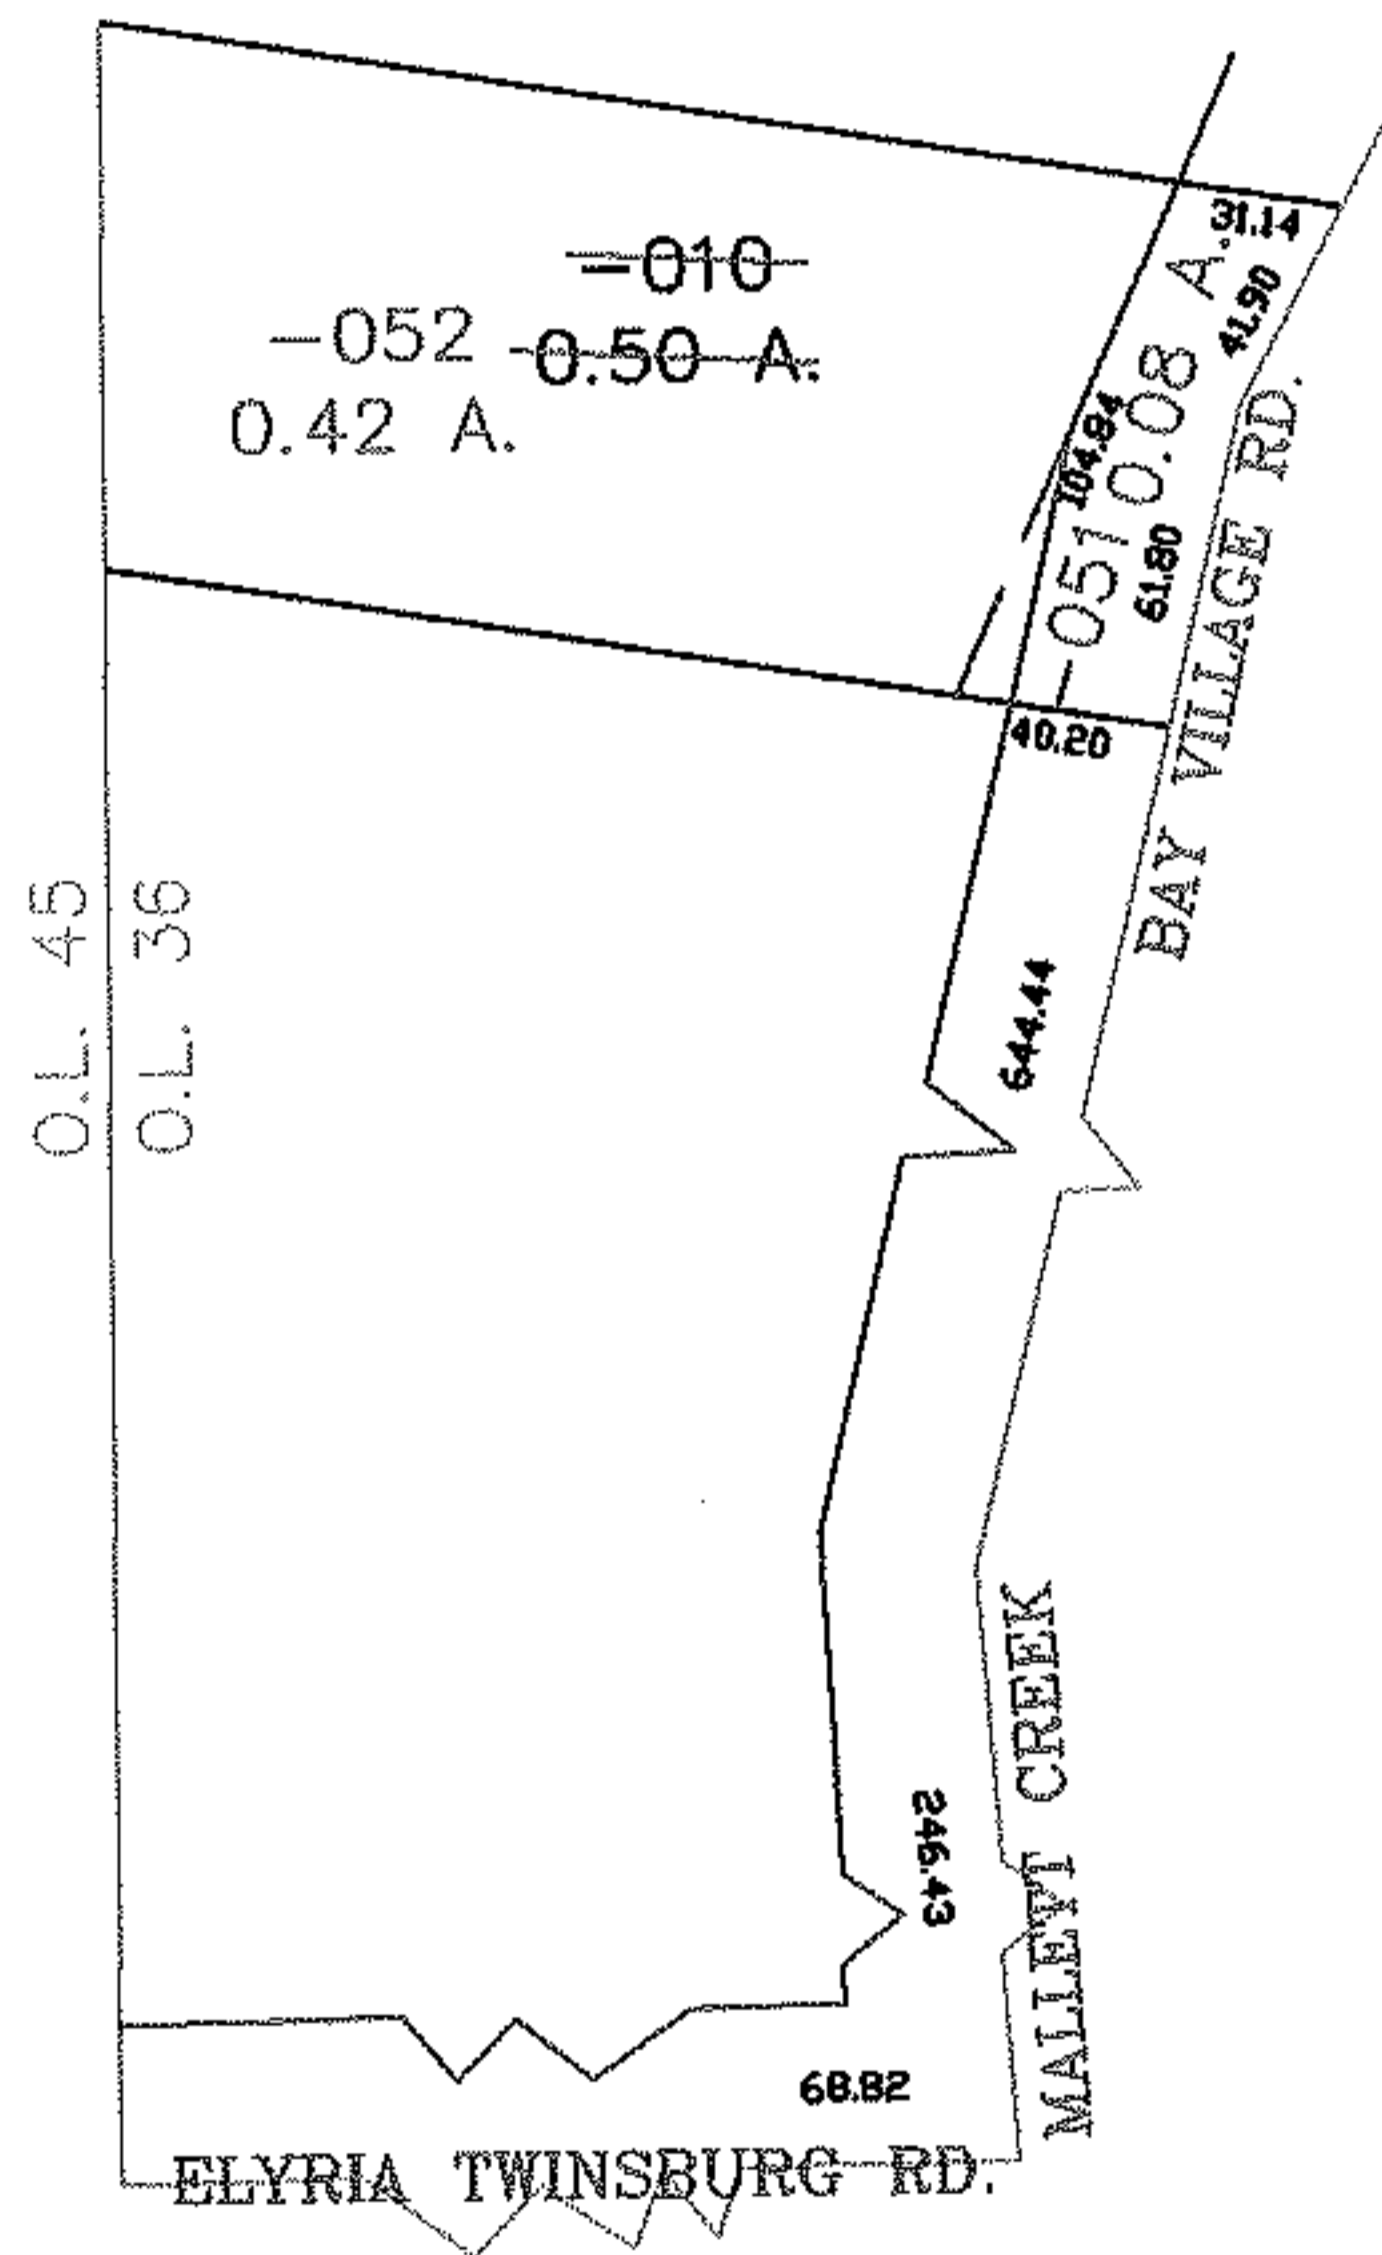

PARENT PARCEL: 12-00-036-000-010

CHILD PARCEL: 12-00-036-000-051, -052

STARTING POINT: CENTERLINE OF ELYRIA TWINSBURG RD. & O.L. 36

NO. 00140

SPLITS/DEEDS PROCESSED

LORAIN COUNTY TAX MAP DEPARTMENT
226 MIDDLE AVE. ELYRIA, OHIO

SURVEYED BY: MARK A YEAGER

CLOSURE: 0.00 : 10.000

MAP PAGE(S): 12-00-036-A

APPROVED BY: JAH DATE: 3-7-05

SCALE: 1" = 100 PRIOR INSTRUMENT: OR 1088/696