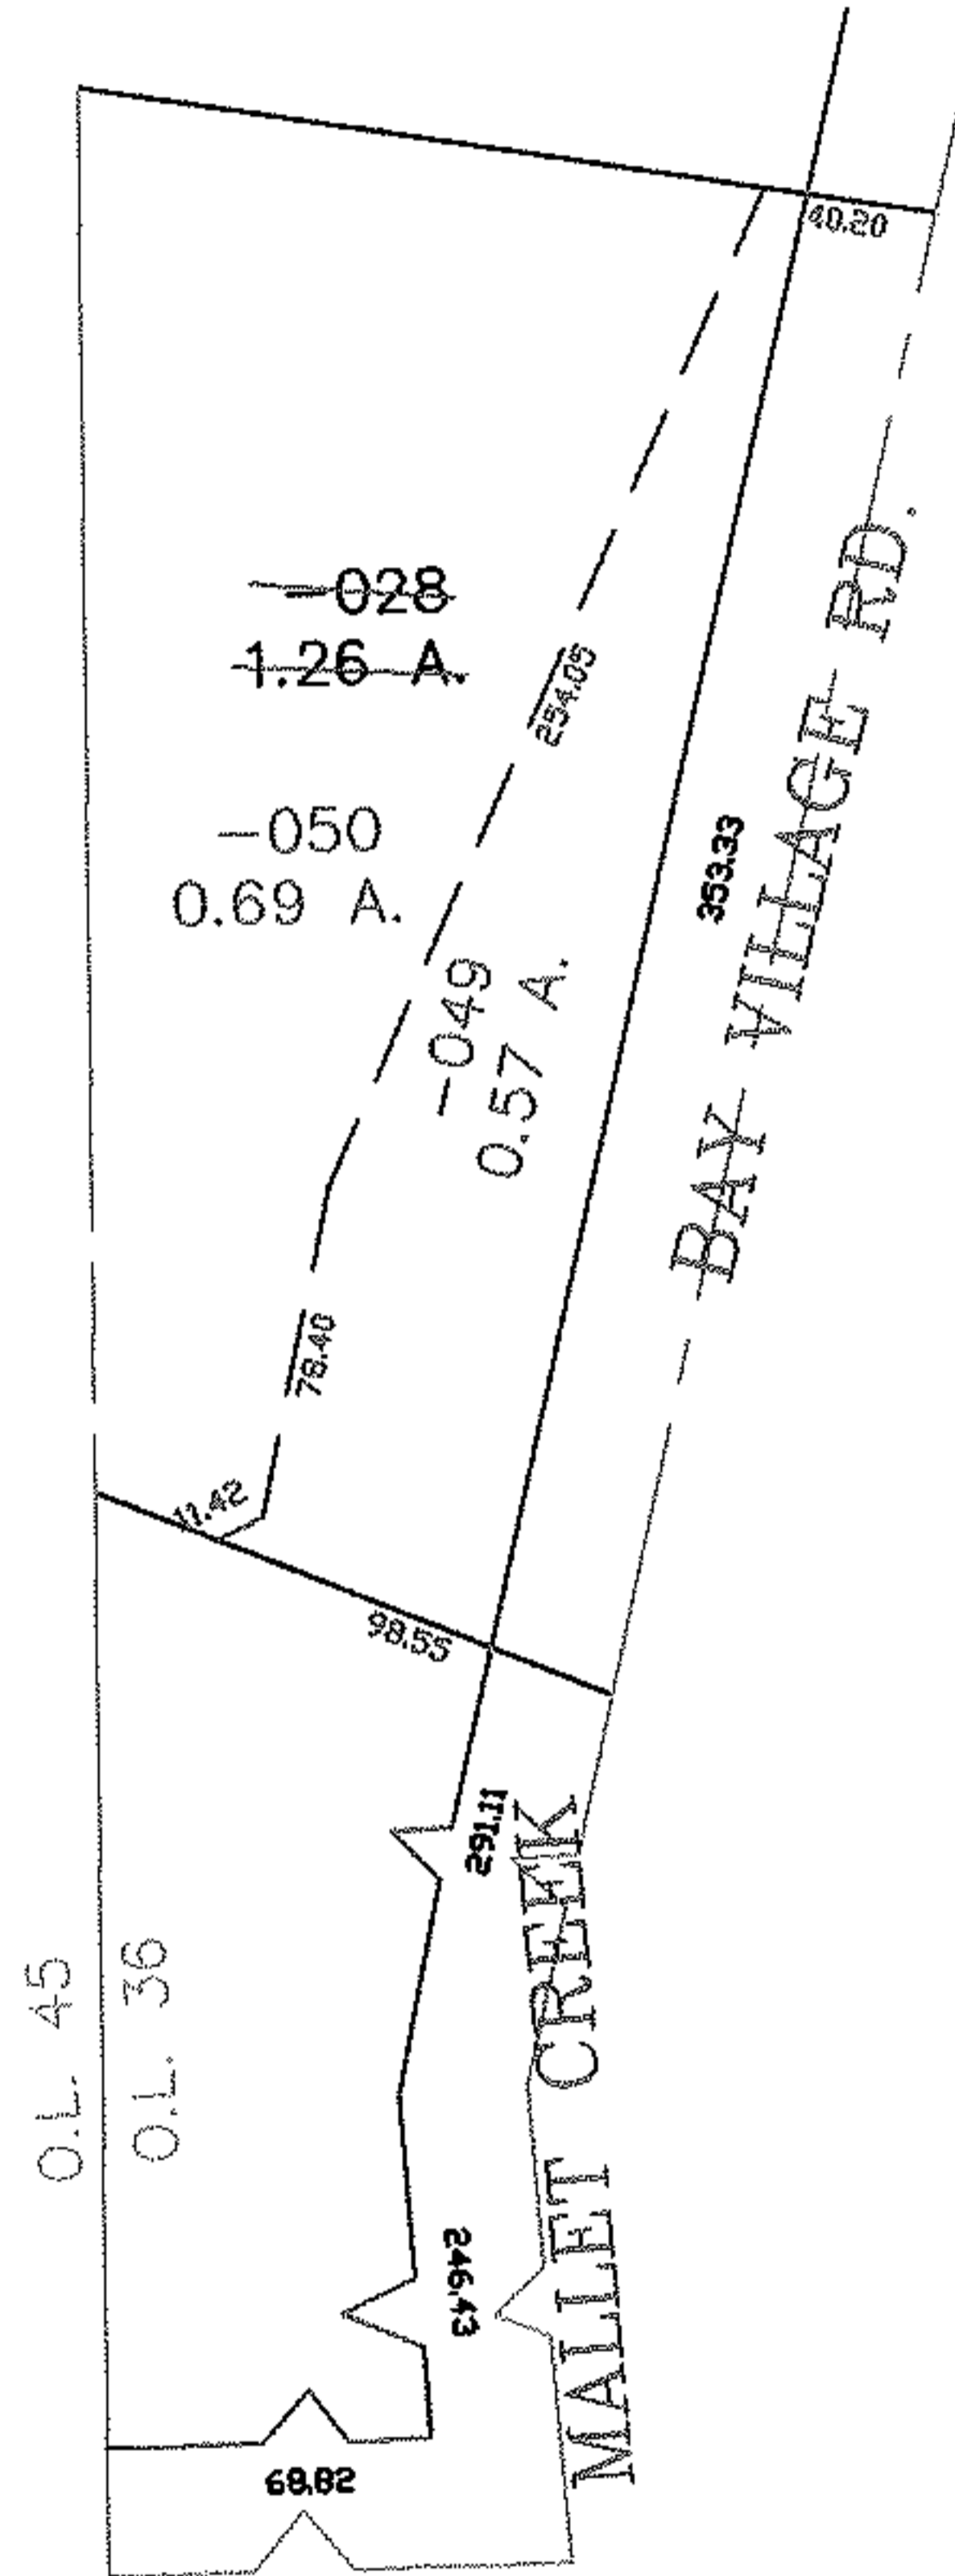

PARENT PARCEL: 12-00-036-000-028

CHILD PARCEL: 12-00-036-000-049, -050

STARTING POINT: CENTERLINE OF ELYRIA TWINSBURG RD & O.L. 36

NO. 00139

ELYRIA TWINSBURG RD.

SPLITS/DEEDS PROCESSED

LORAIN COUNTY TAX MAP DEPARTMENT
226 MIDDLE AVE. ELYRIA, OHIO

SURVEYED BY: MARK A YEAGER

CLOSURE: 0.00 : 10.000

MAP PAGE(S): 12-00-036-A

APPROVED BY: JAH DATE: 3-7-05

SCALE: 1" = 100 PRIOR INSTRUMENT: DV 1222/420