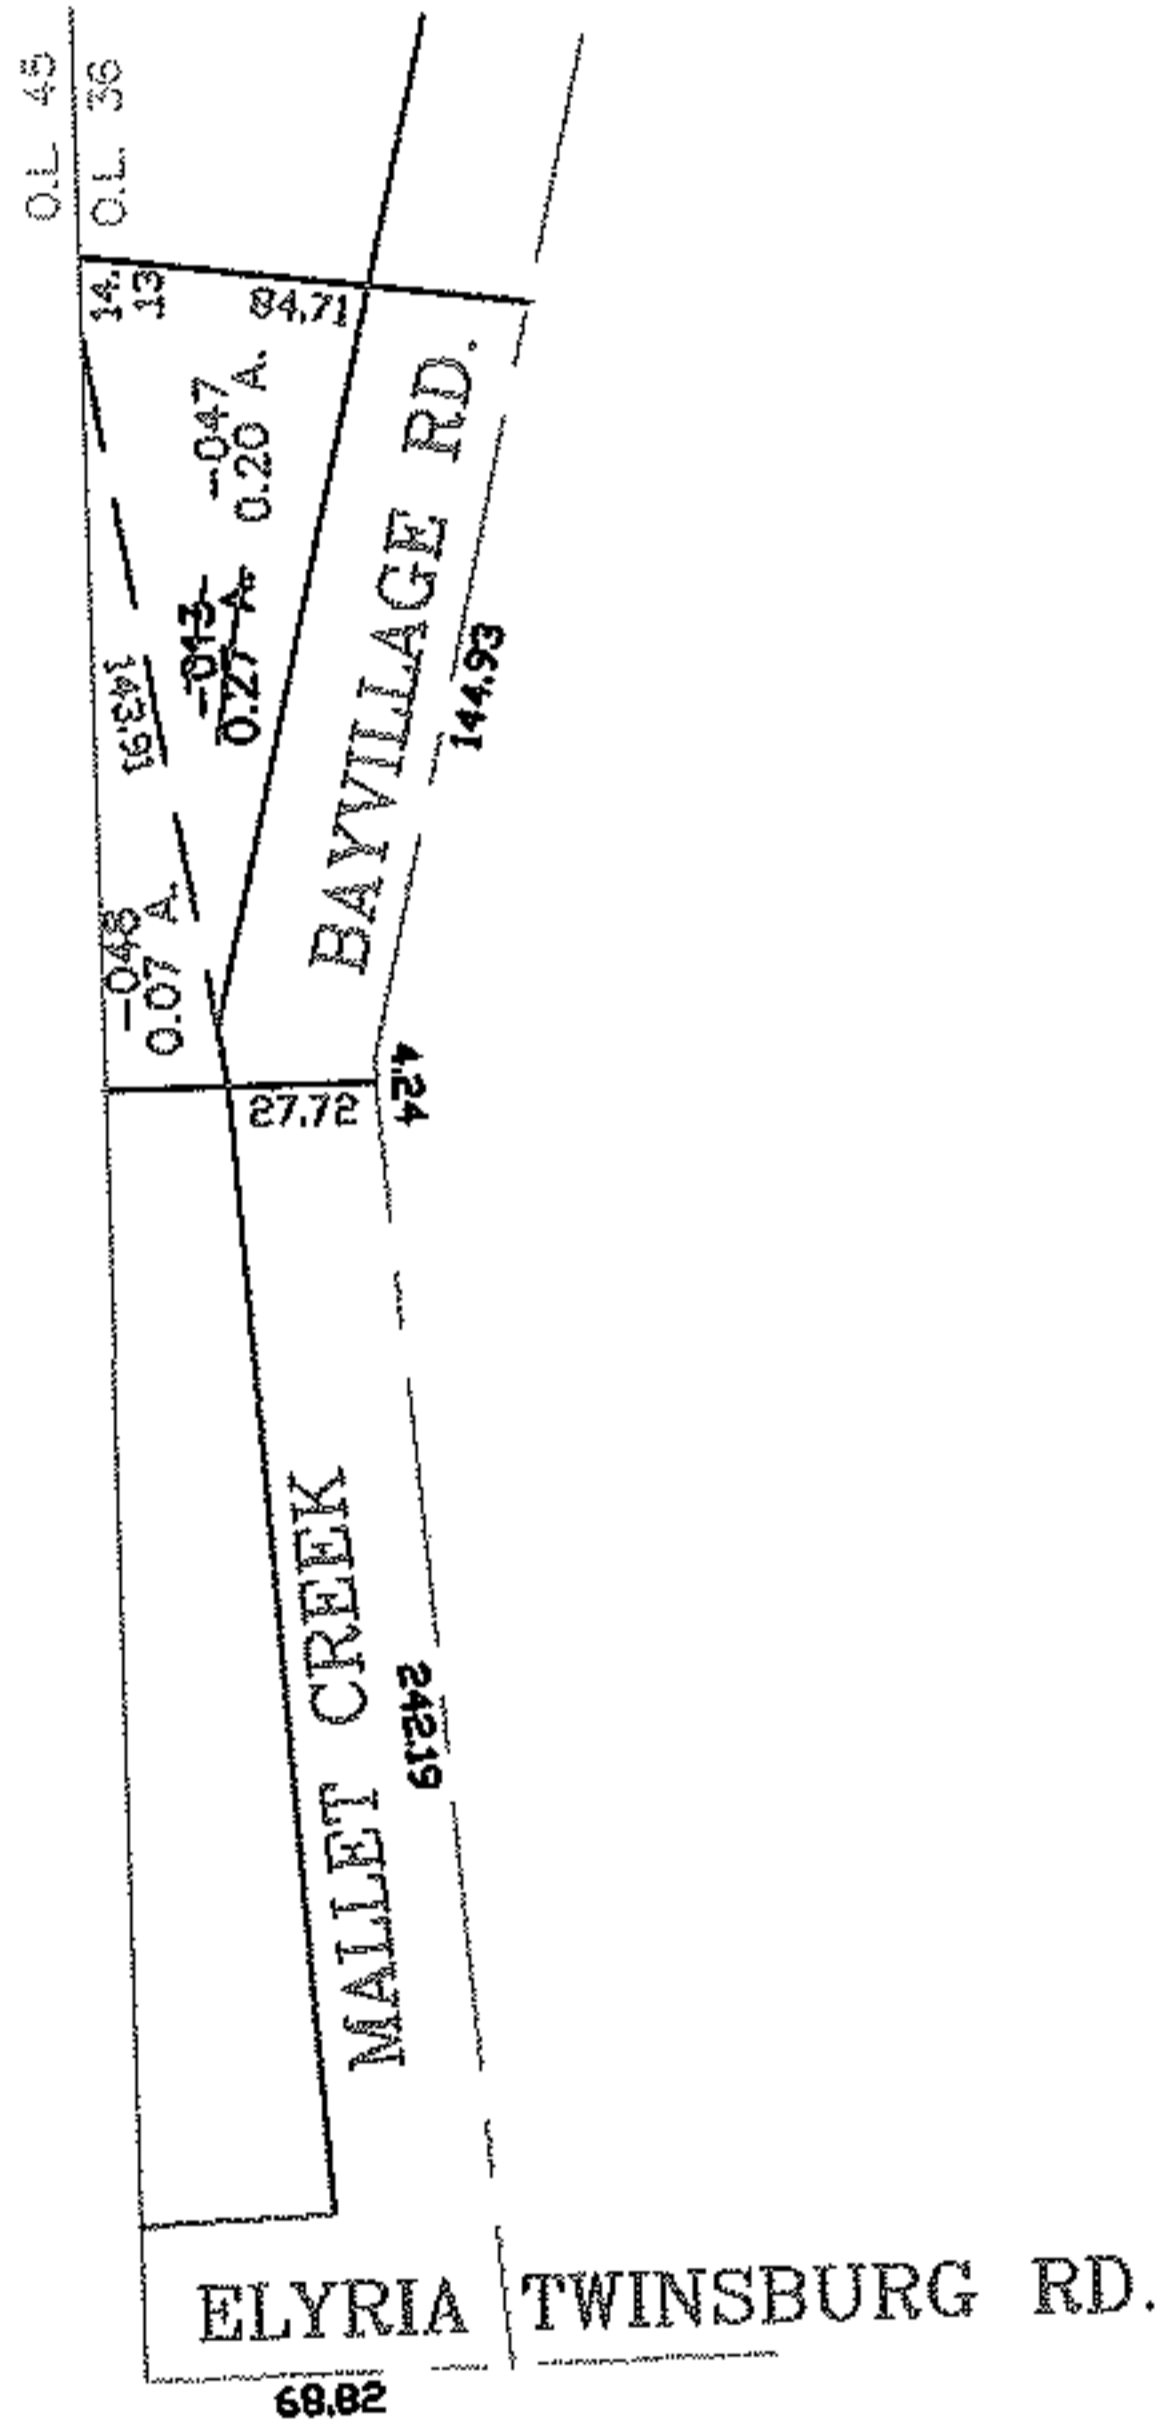

PARENT PARCEL: 12-00-036-000-013

CHILD PARCEL: 12-00-036-000-047, -048

STARTING POINT: CENTERLINE OF ELYRIA TWINSBURG RD. & O.L. 36

NO. 00136

**SPLITS/DEEDS PROCESSED**

LORAIN COUNTY TAX MAP DEPARTMENT  
226 MIDDLE AVE. ELYRIA, OHIO

SURVEYED BY: MARK ALLEN YEAGER

CLOSURE: 0.00 : 10.000

MAP PAGE(S): 12-00-036-A

APPROVED BY: JAH DATE: 3-4-05

SCALE: 1" = 100' PRIOR INSTRUMENT: 990600038