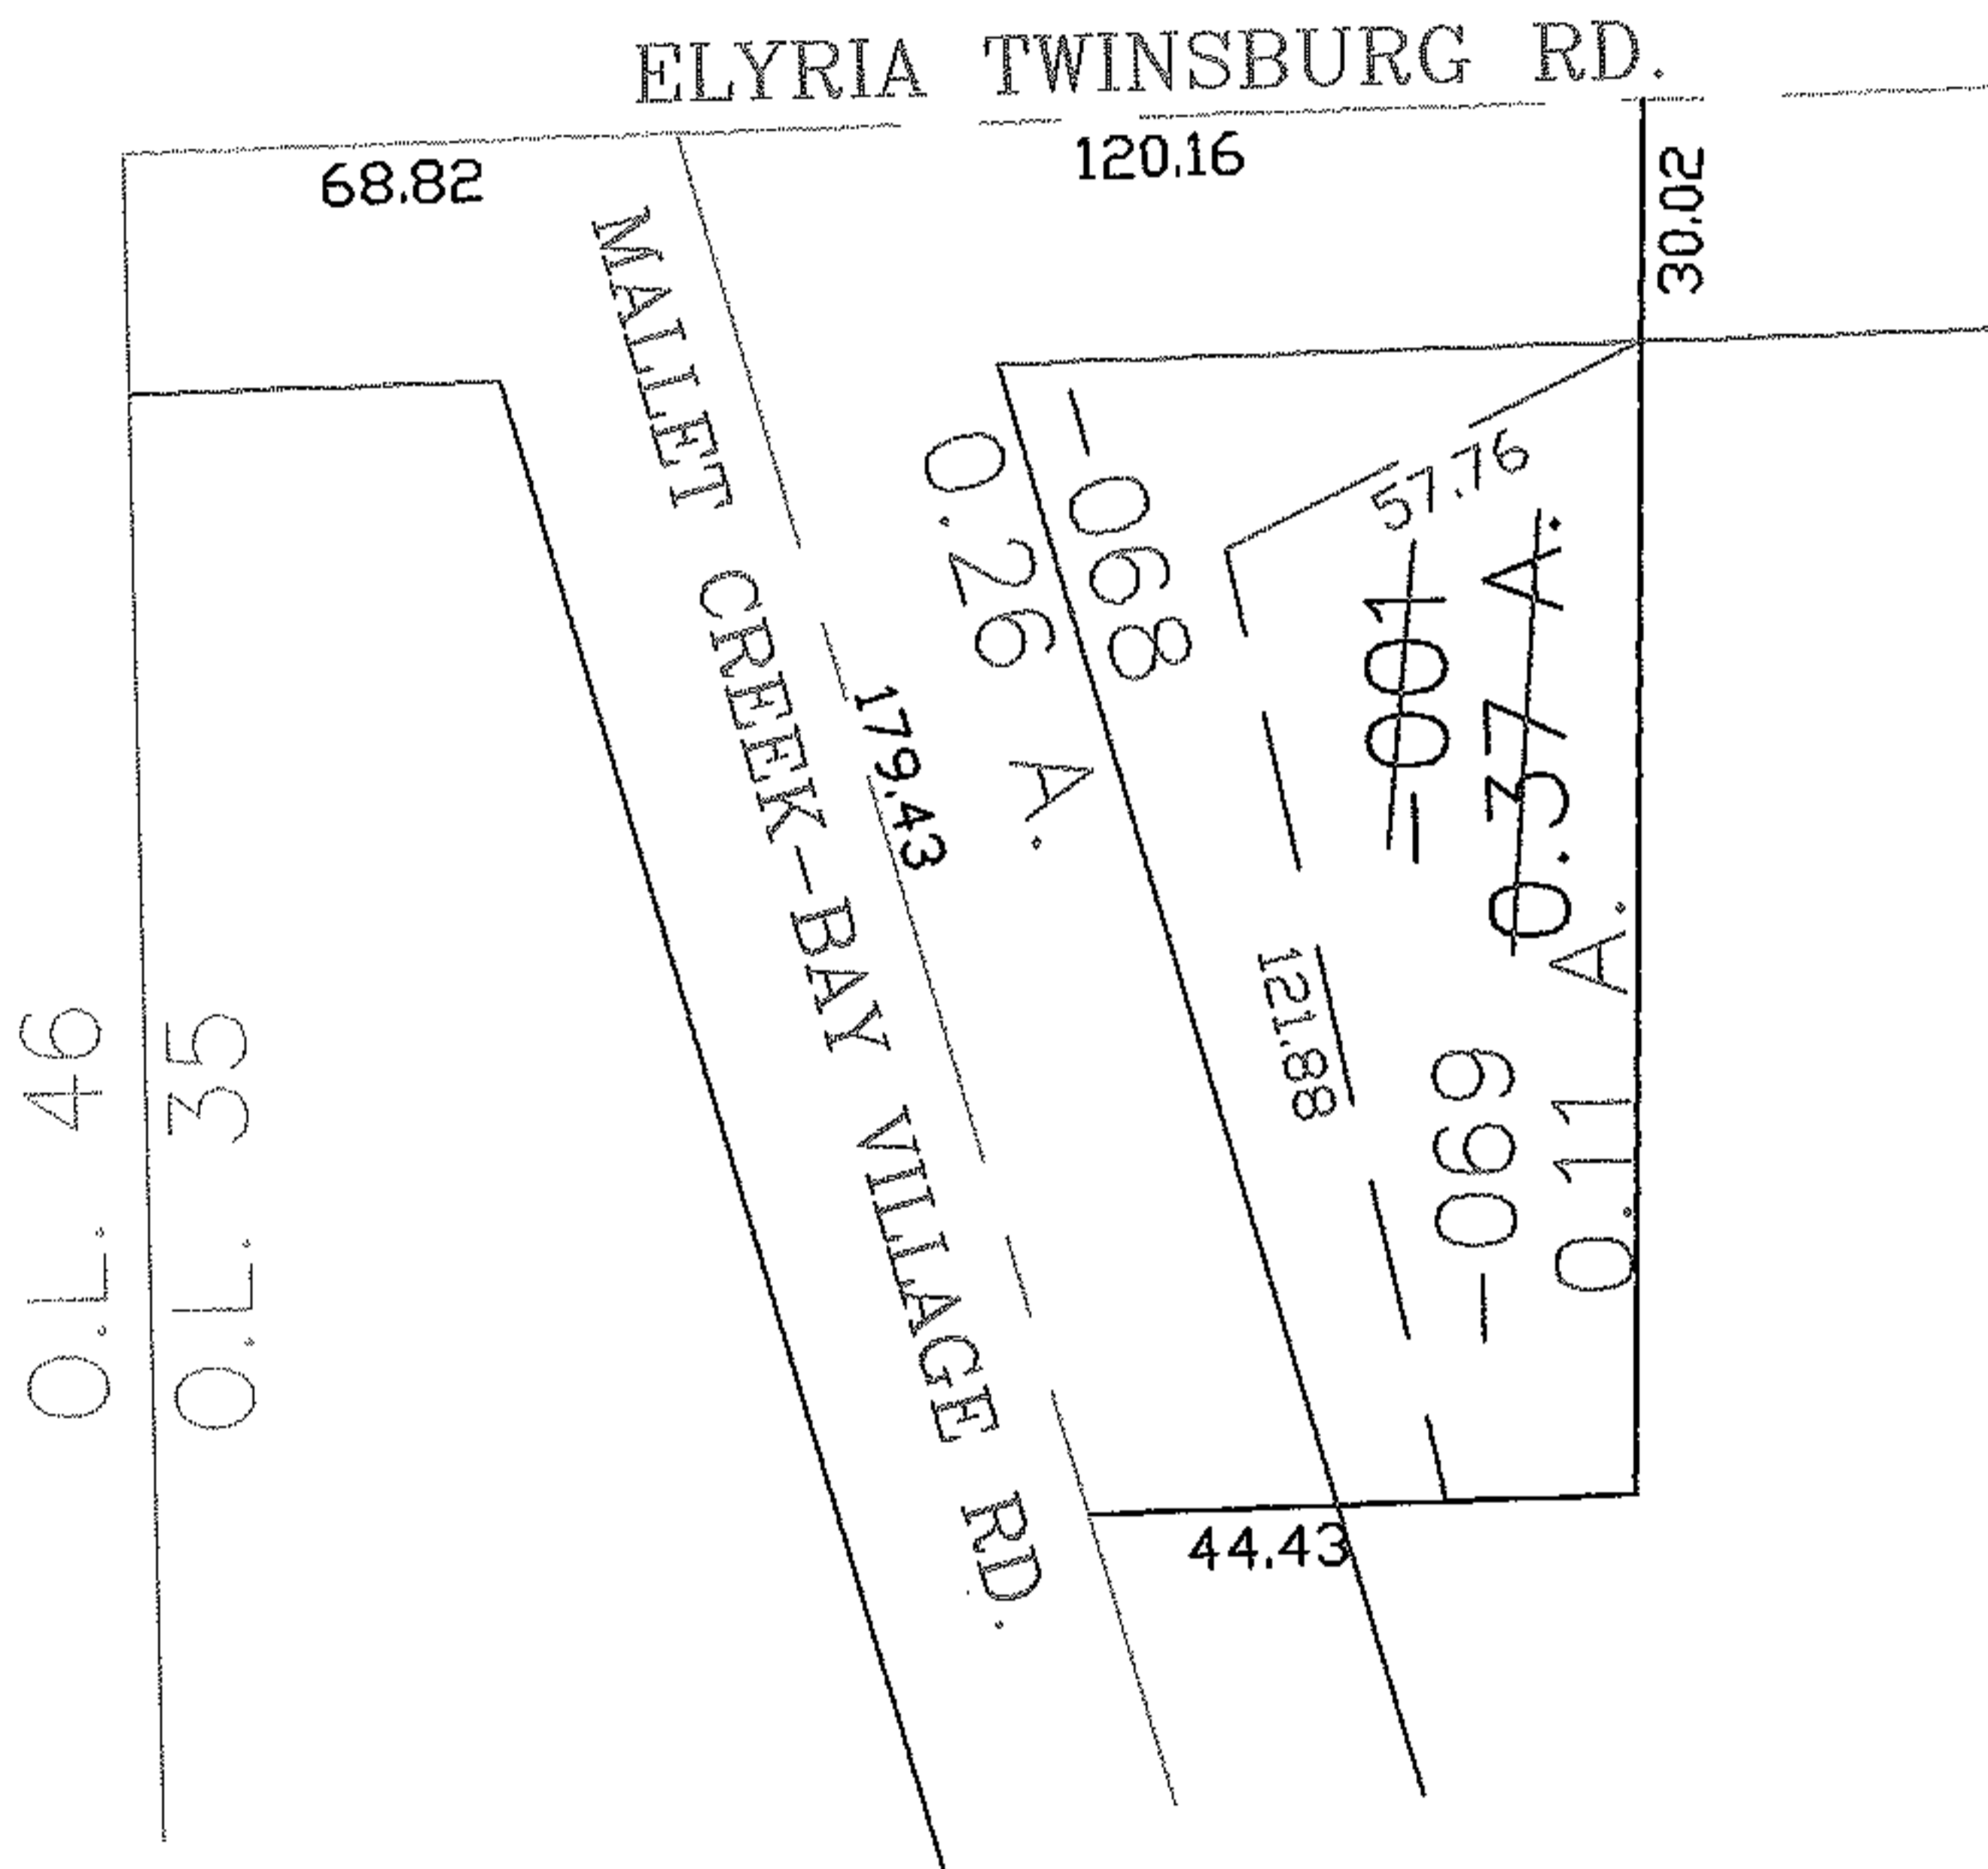

PARENT PARCEL: 12-00-035-102-001

CHILD PARCEL: 12-00-035-102-068, -069

STARTING POINT: CENTERLINE OF ELYRIA TWINSBURG RD. & O.L. 35

NO. 00134

**SPLITS/DEEDS PROCESSED**

LORAIN COUNTY TAX MAP DEPARTMENT  
226 MIDDLE AVE. ELYRIA, OHIO

0.00 : 10,000 MARK ALLEN YEAGER

CLOSURE: 0.00 : 10,000

MAP PAGE(S): 12-00-035-A

APPROVED BY: JAH DATE: 3-1-05

SCALE: 1" = 100 PRIOR INSTRUMENT: DV R/110