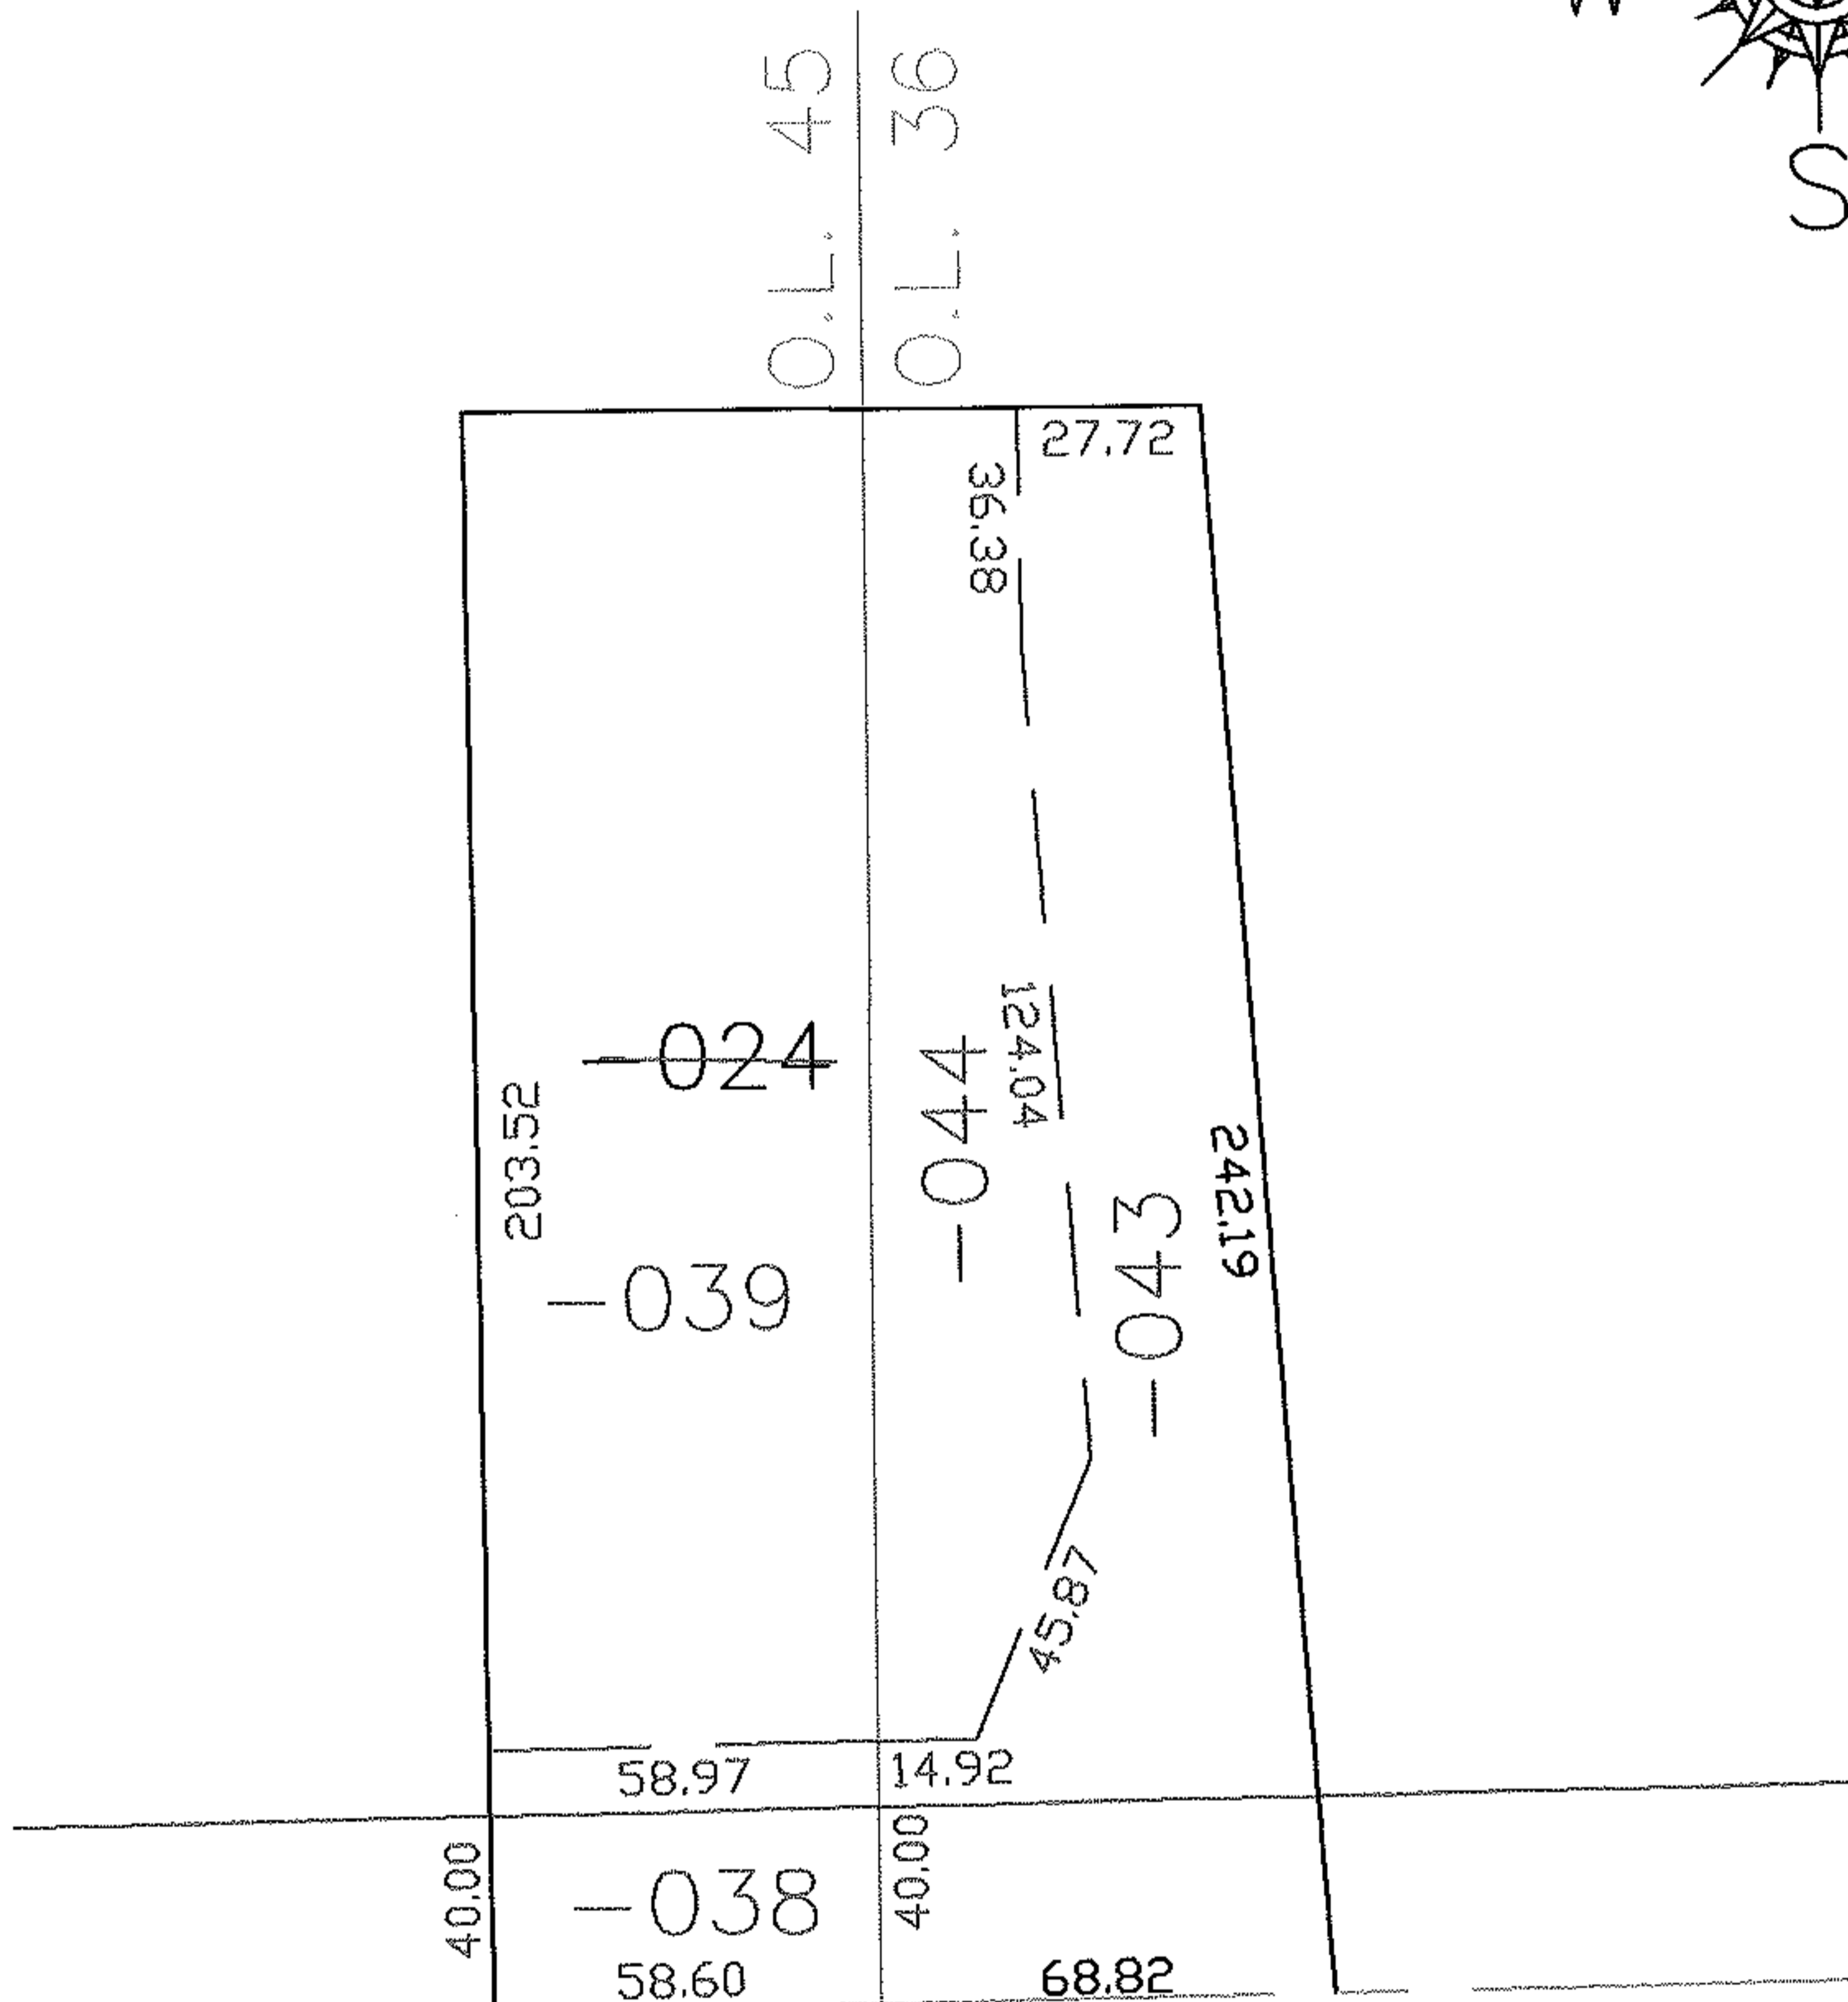

PARENT PARCEL: 12-00-045-000-024

CHILD PARCEL: 12-00-045-000-038, -039 12-00-036-000-043, -044

STARTING POINT: CENTERLINE OF ELYRIA TWINSBURG RD. & O.L. 45

NO. 00133

ELYRIA TWINSBURG RD.

SPLITS/DEEDS PROCESSED

LORAIN COUNTY TAX MAP DEPARTMENT
226 MIDDLE AVE. ELYRIA, OHIO

SURVEYED BY: MARK ALLEN YEAGER

CLOSURE: 0.00 : 10.000

MAP PAGE(S): 12-00-036-A

APPROVED BY: JAH DATE: 3-1-05

SCALE: 1" = 100 PRIOR INSTRUMENT: DV R/110