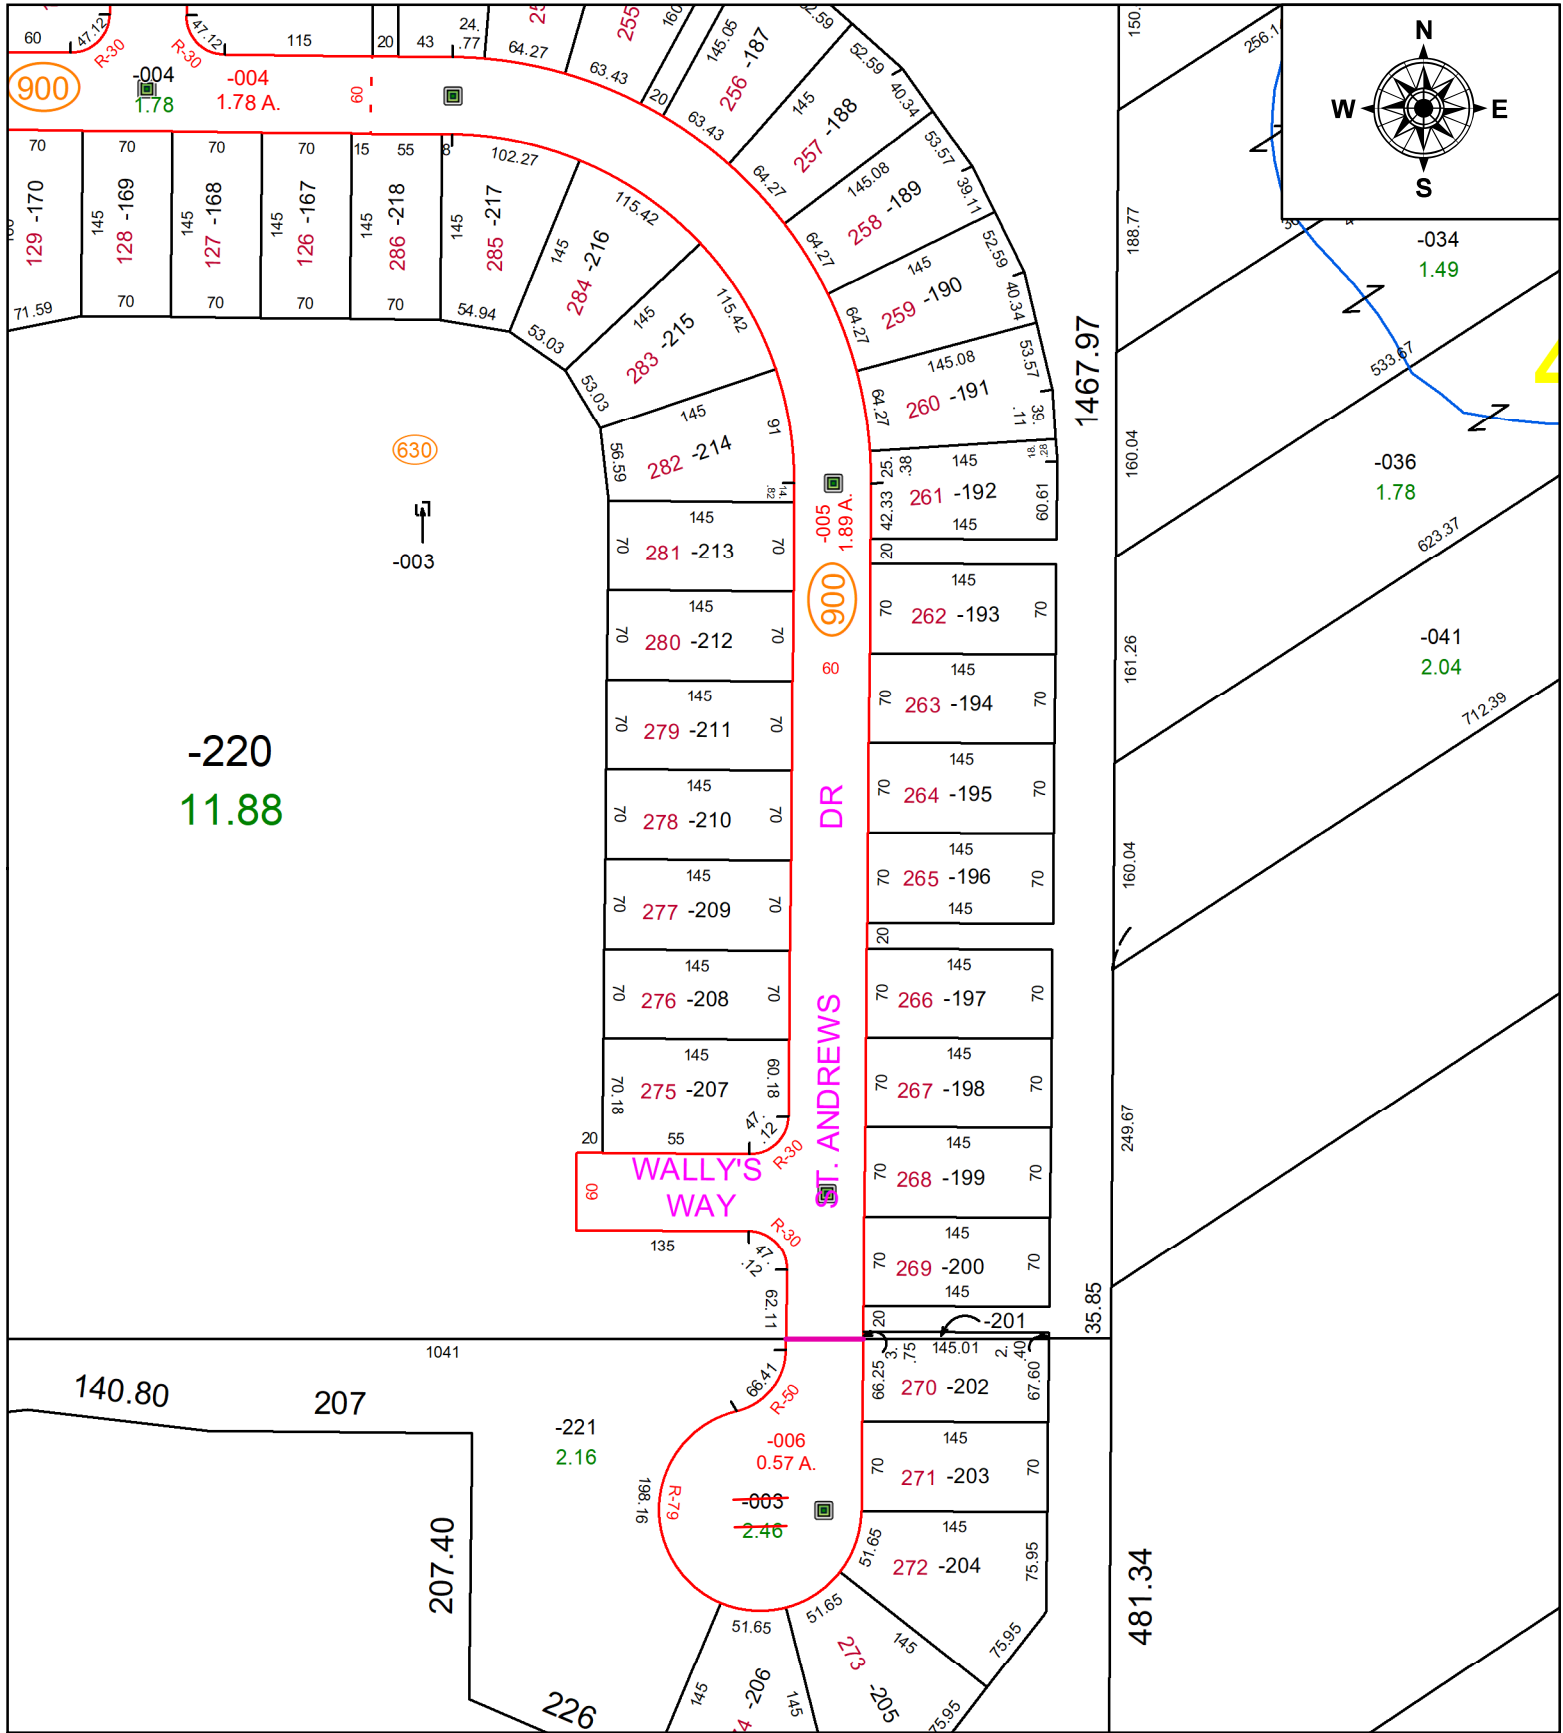

PARENT PARCEL: 12-00-004-000-219 & 12-00-004-900-003

CHILD PARCEL: 12-00-004-000-224, 12-00-017-000-265, 12-00-004-900-005 & -006

STARTING POINT: EMERALD WOODS SUB. NO. 5 PV. 112 PG. 86 UNCOMBIANATION PER TAXING DISTRICT

22-04999-U-2

**SPLITS/DEEDS PROCESSED**  
 LORAIN COUNTY TAX MAP DEPARTMENT  
 226 MIDDLE AVE. ELYRIA, OH

**SURVEYED BY:** MICHAEL ACKERMAN  
**CLOSURE:** 1: INF  
**MAP PAGE(S):** 12-00-004 & -017  
**APPROVED BY:** TJS **DATE:** 12/16/2022  
**SCALE:** 1" = 150' **PRIOR INSTRUMENT:** 2021-094378