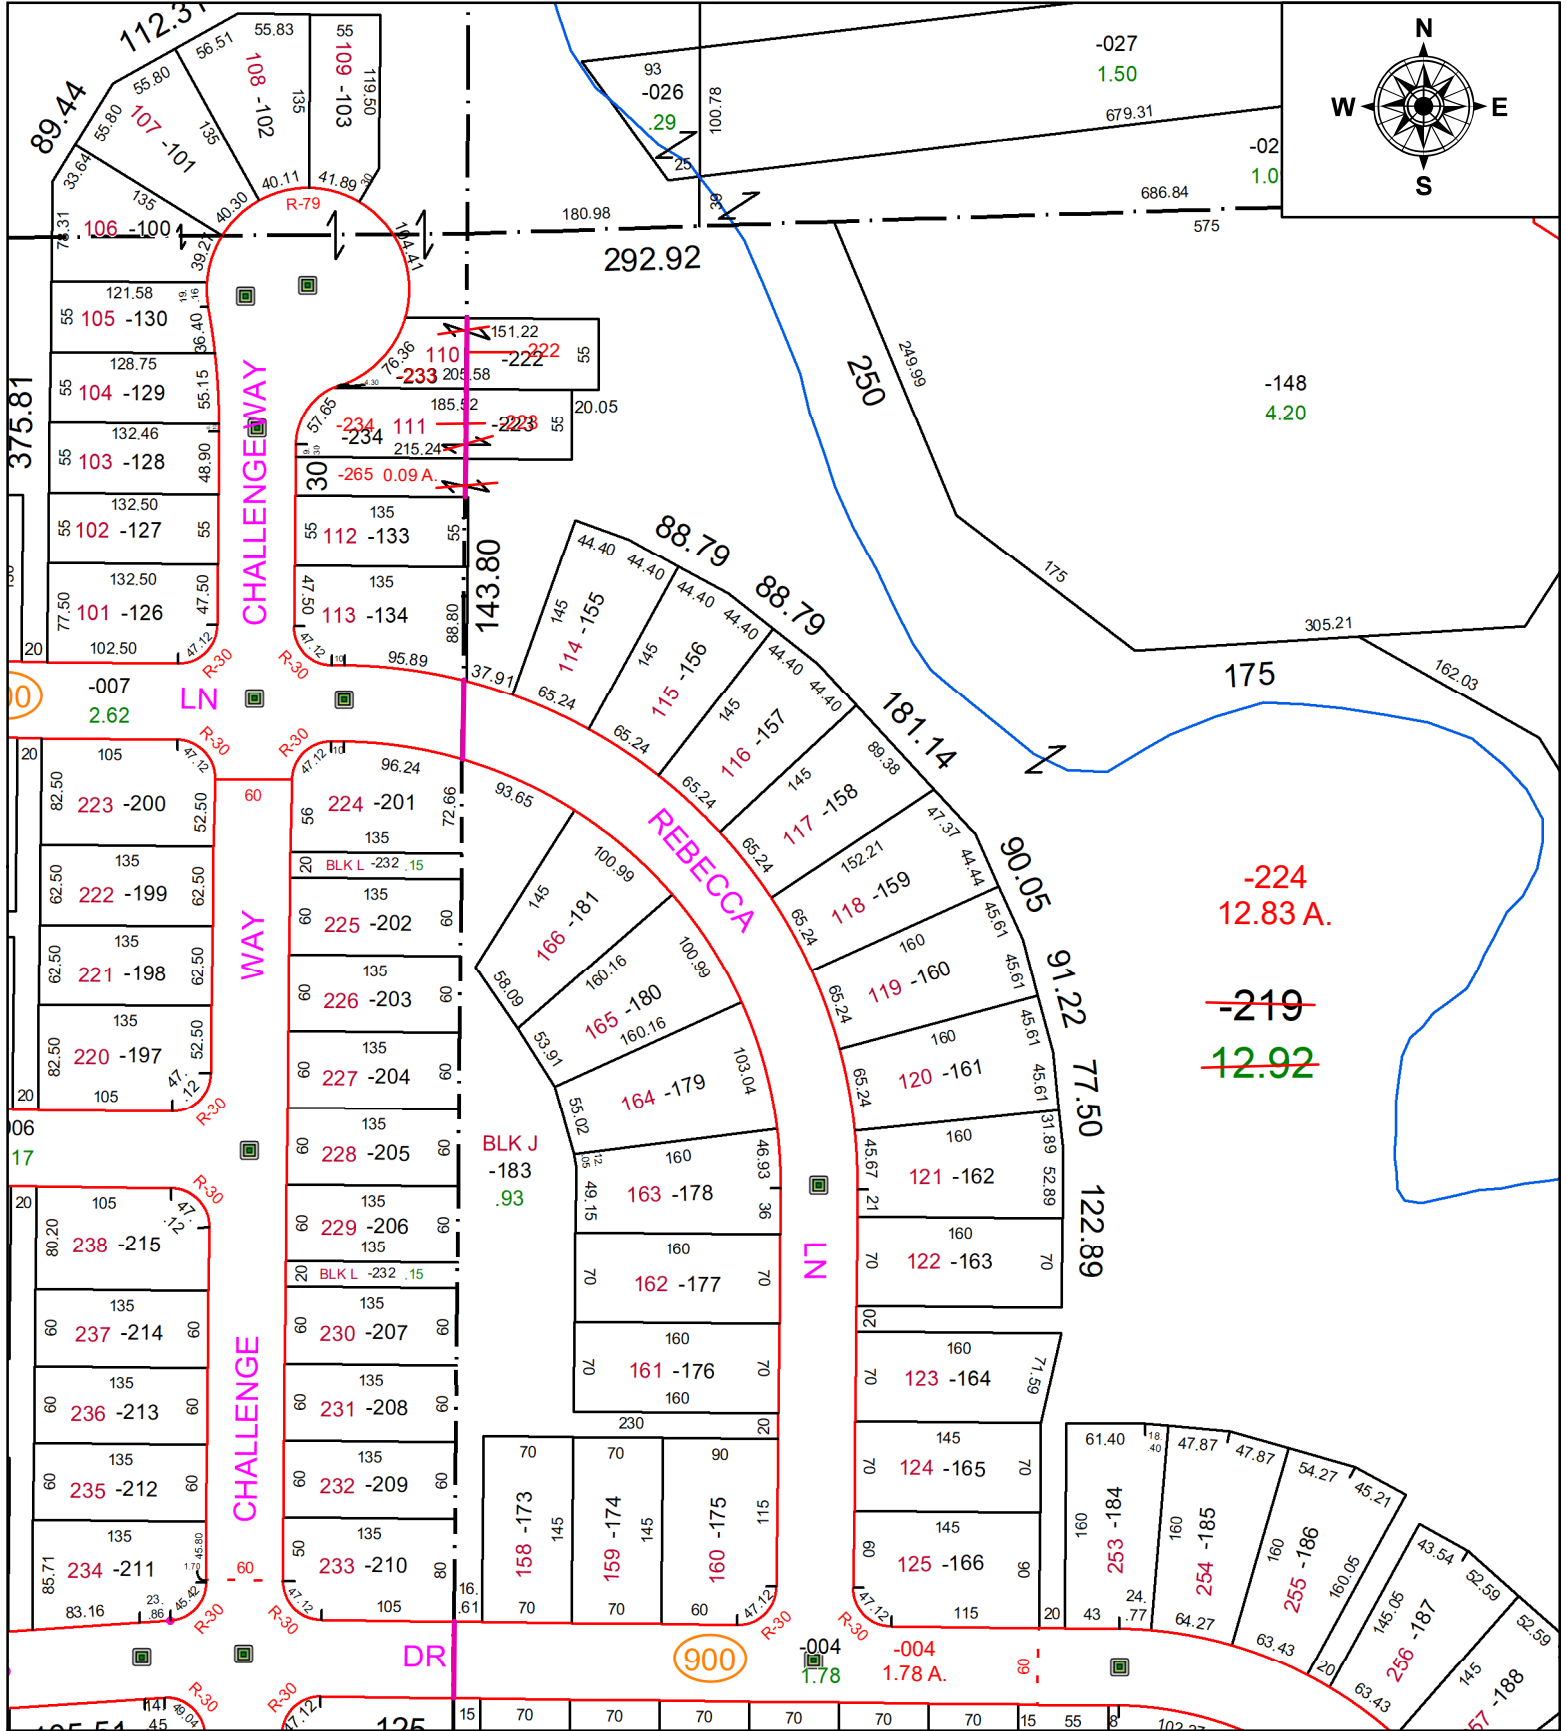

PARENT PARCEL: 12-00-004-000-219 & 12-00-004-900-003
CHILD PARCEL: 12-00-004-000-224, 12-00-017-000-265, 12-00-004-900-005 & -006
STARTING POINT: EMERALD WOODS SUB. NO. 5 PV. 112 PG. 86 UNCOMBIANATION PER TAXING DISTRICT

22-04999-U-1

SPLITS/DEEDS PROCESSED
 LORAIN COUNTY TAX MAP DEPARTMENT
 226 MIDDLE AVE. ELYRIA, OH

SURVEYED BY: MICHAEL ACKERMAN
CLOSURE: 1: INF
MAP PAGE(S): 12-00-004 & -017
APPROVED BY: TJS **DATE:** 12/16/2022
SCALE: 1" = 150' **PRIOR INSTRUMENT:** 2021-094378