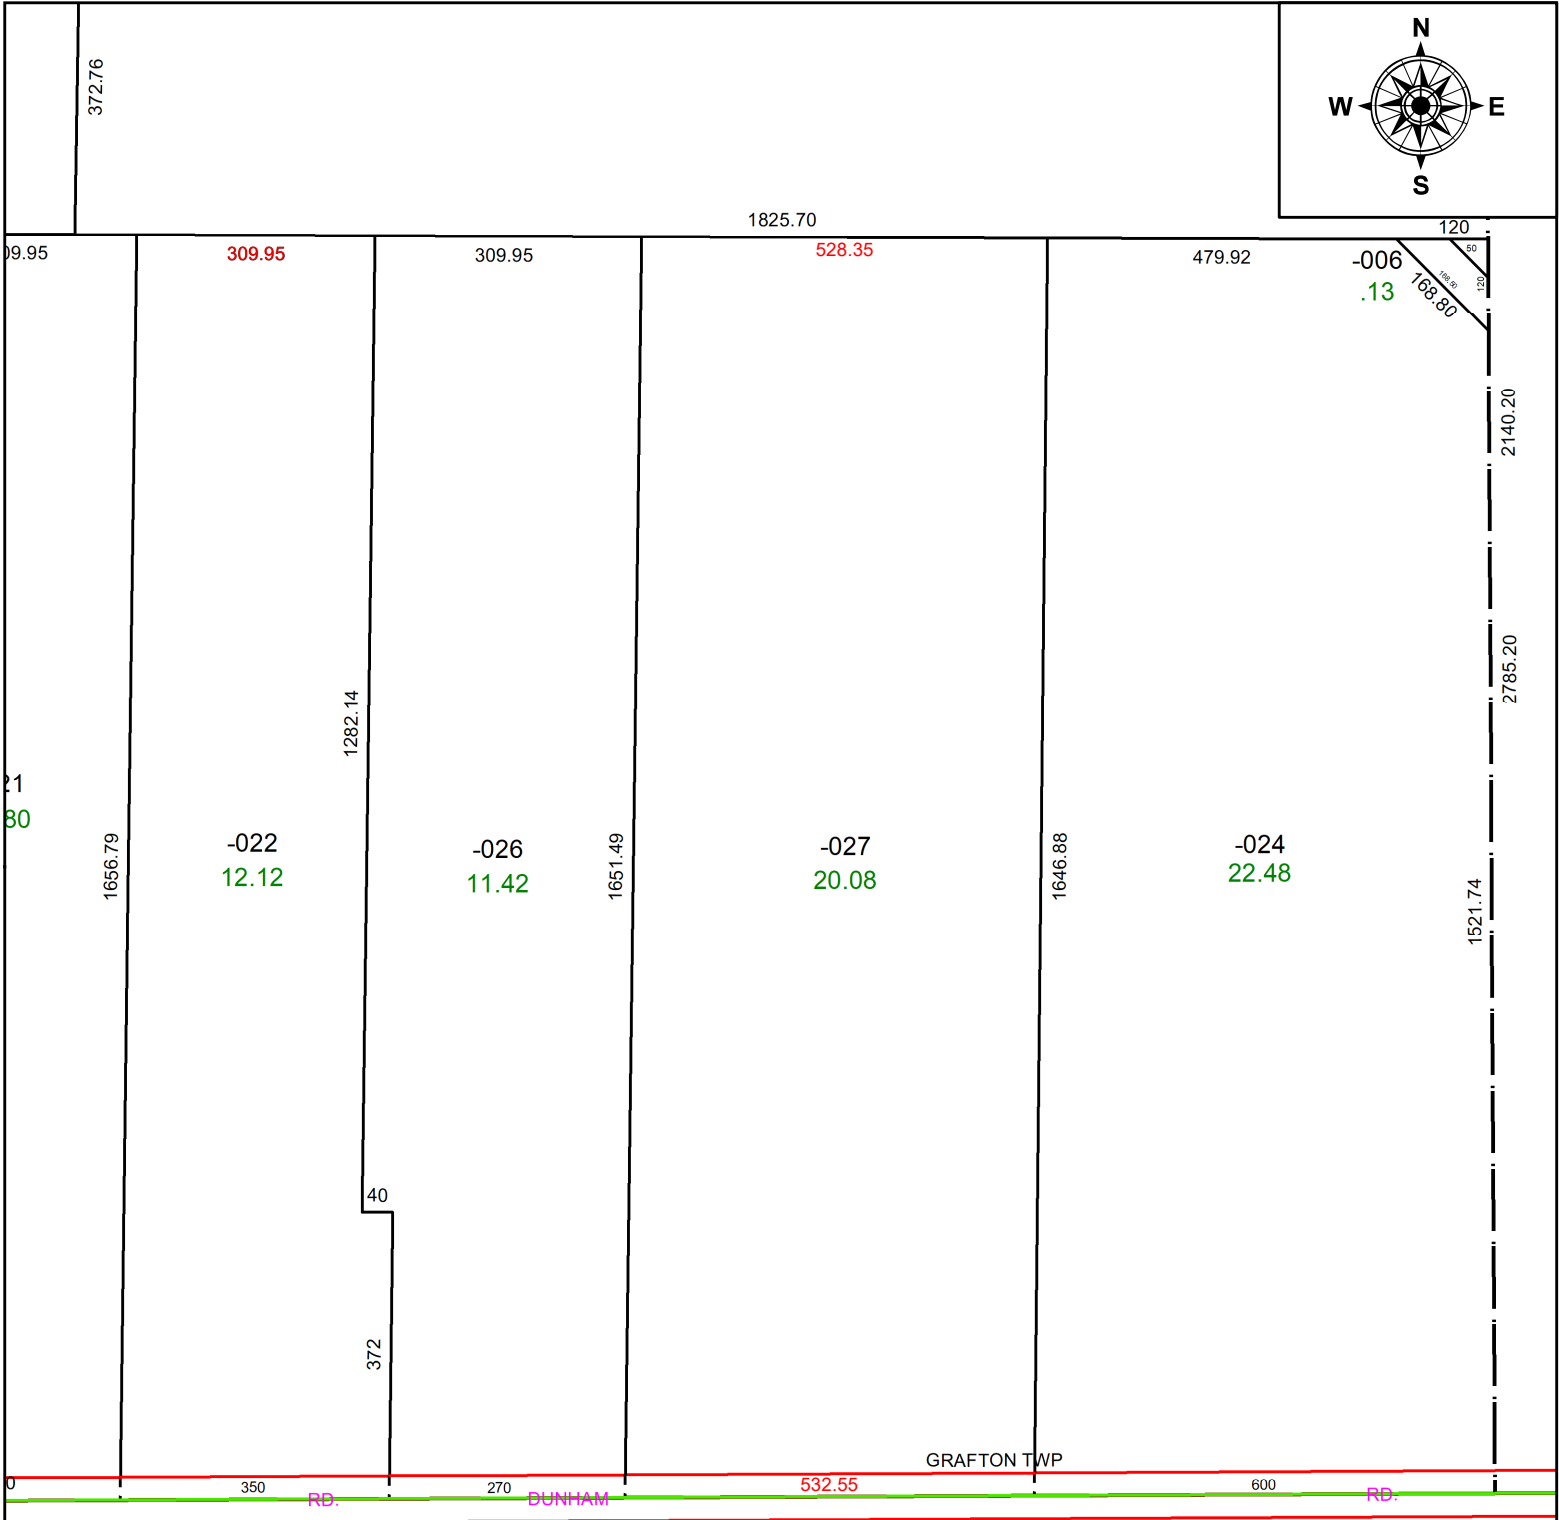

PARENT PARCEL: 16-00-094-000-027

CHILD PARCEL: **MAP CORRECTION ONLY**

STARTING POINT: SE CORNER OF O/L 94 AND C/L OF DUNHAM RD

22-04979-C

**SPLITS/DEEDS PROCESSED**  
 LORAIN COUNTY TAX MAP DEPARTMENT  
 226 MIDDLE AVE. ELYRIA, OH

**SURVEYED BY:** DOUGLAS S. JEWEL **SURV # 50736**  
**CLOSURE:** 1: 4881468  
**MAP PAGE(S):** 16-00-094  
**APPROVED BY:** AC **DATE:** November 08, 2022  
**SCALE:** 1 in = 250 ft **PRIOR INSTRUMENT:** 2011- 0364852