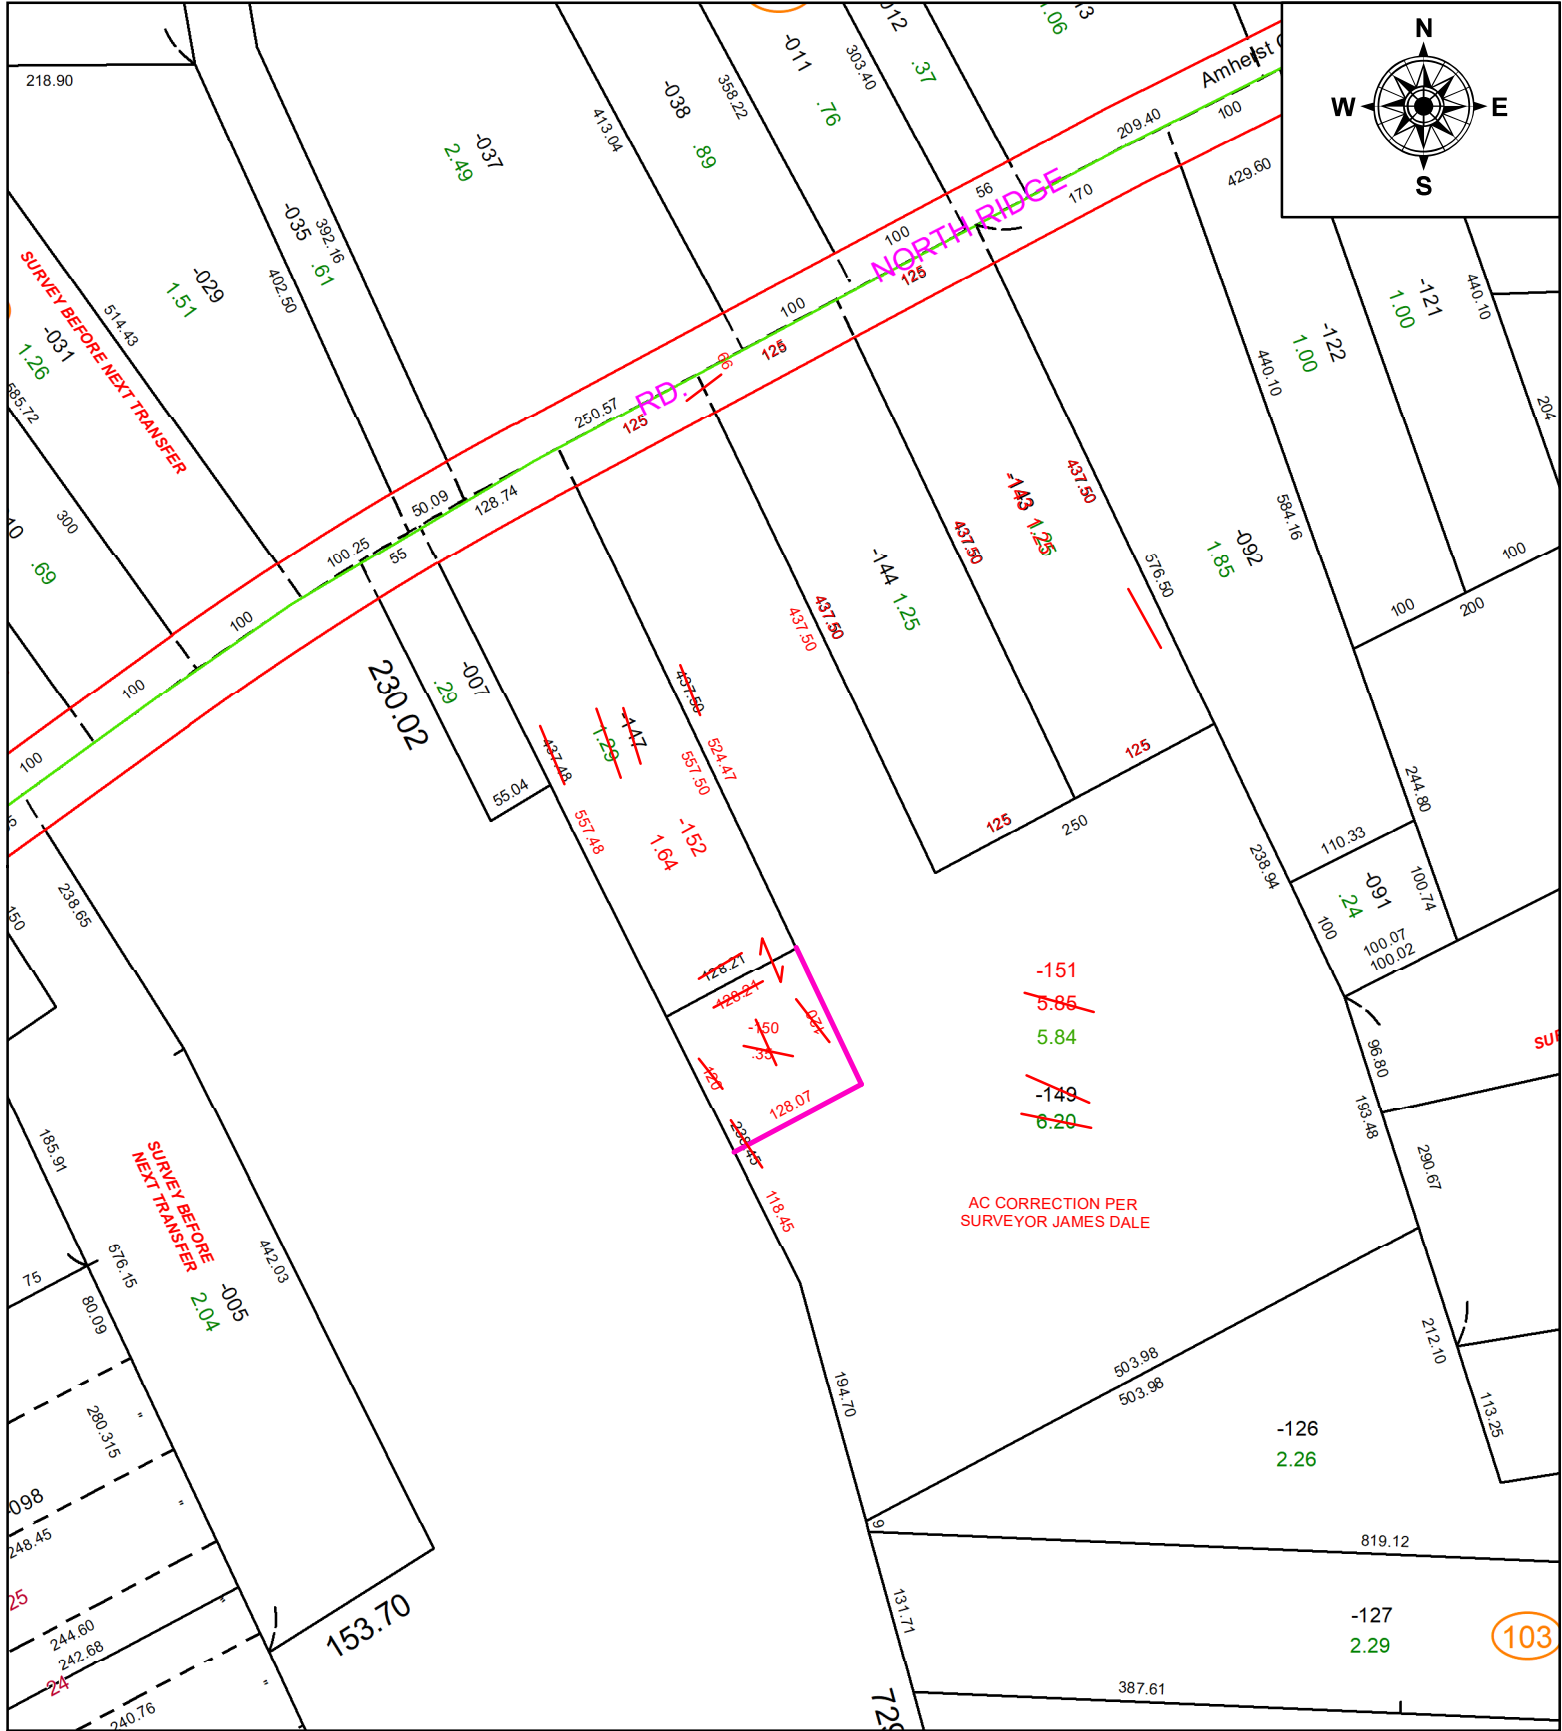

PARENT PARCEL: 05-00-097-103-147 & -149

CHILD PARCEL: 05-00-097-103-150 & 151 & -152

STARTING POINT: INTERSECTION OF NORTH RIDGE RD AND QUARRY RD

25-04971

SPLITS/DEEDS PROCESSED
 LORAIN COUNTY TAX MAP DEPARTMENT
 226 MIDDLE AVE. ELYRIA, OH

SURVEYED BY: JAMES DALE **SURVEY #:** 51384
CLOSURE: 1: 93064
MAP PAGE(S): 05-00-097
APPROVED BY: BB **DATE:** 1/30/2025
SCALE: 1" = 110' **PRIOR INSTRUMENT:** #20250039868